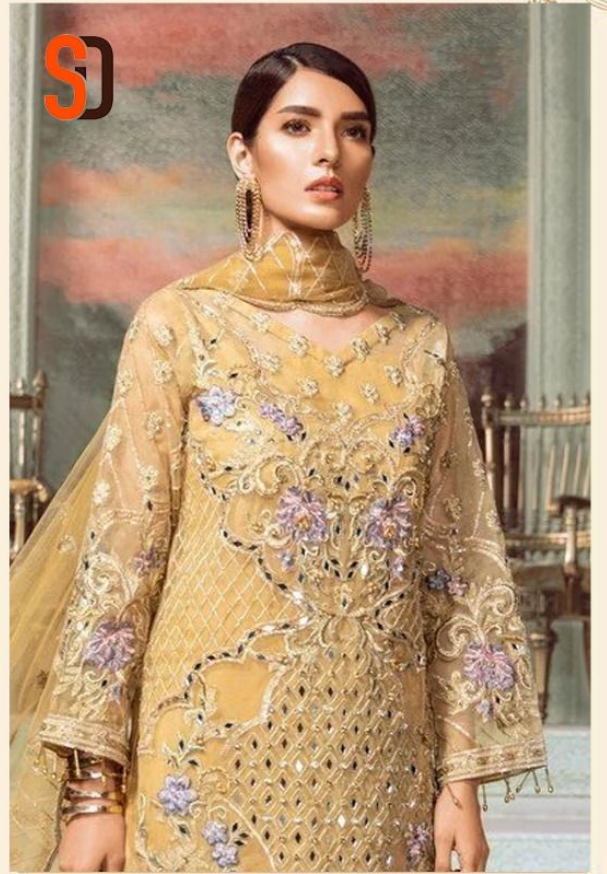

shraddha
DESIGNER

shradha
DESIGNER

SD-5104 TOP-HEAVY BUTTERFLY NET WITH EMBROIDERY WITH SANTOON INER
BOTTOM-SANTOON
DUPATTA-HEAVY BUTTERFLY NET WITH EMBROIDERY

SD
shraddha
DESIGNER