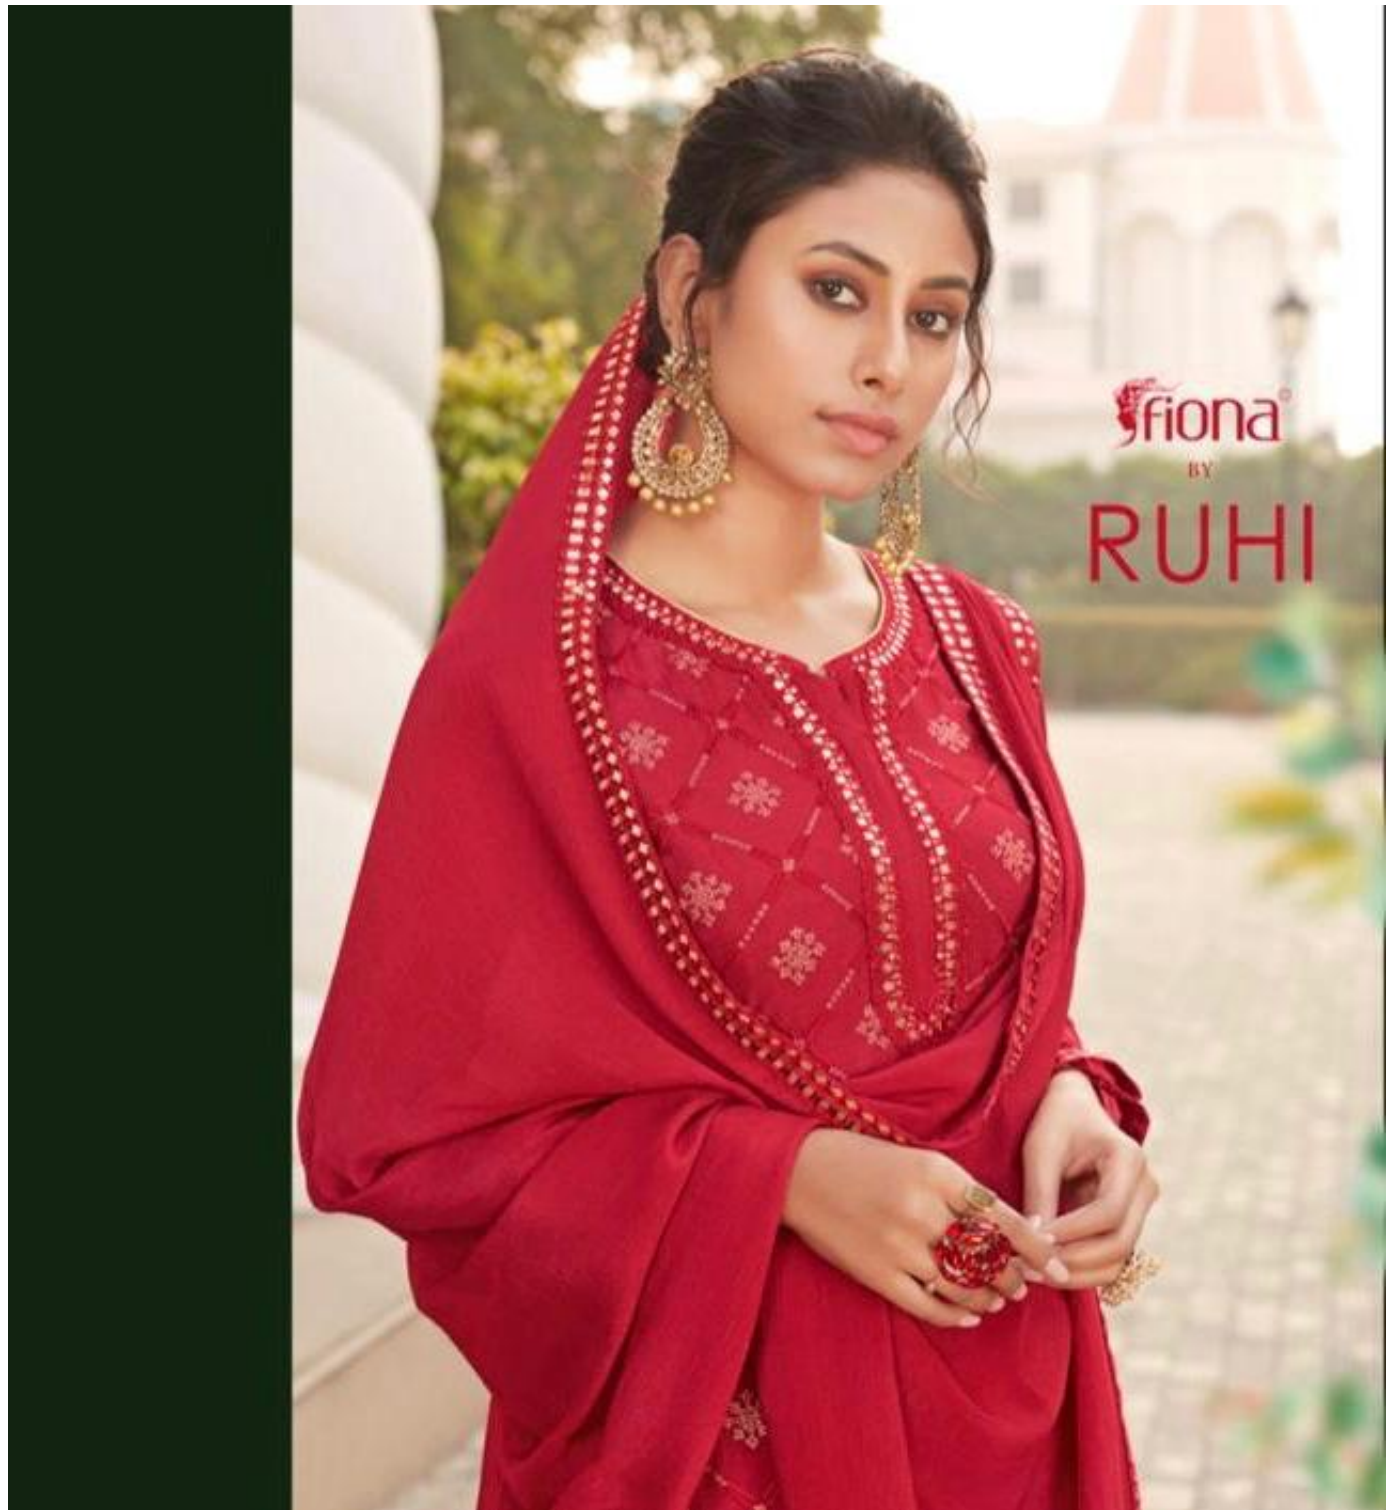

fiona®
BY
RUHI