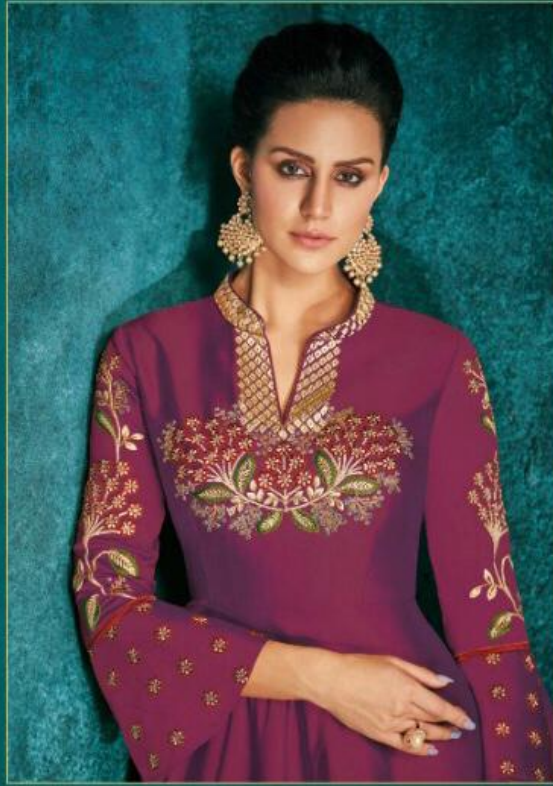

SHYAMAL

VARDAN  
DESIGNER

*Rozi*  
DIAMOND Vol-1

51018-F