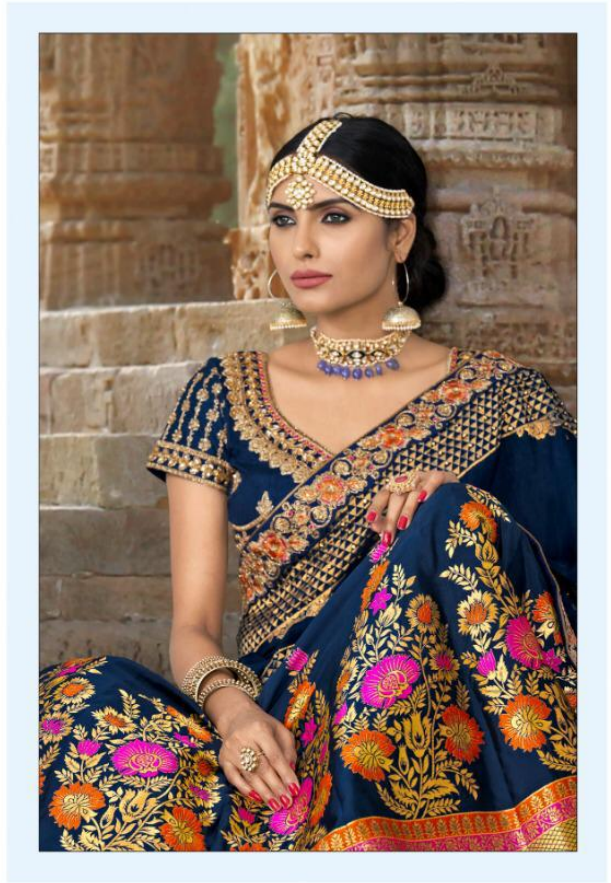

**AVERAGE RATE 4599/-**

TOTAL DESIGN - 3 PC

Thanks For Support

**Maskeen**  
Dressing is a matter of taste  
Fashion is for style and custom  
granted it a glow here  
D.NO.12001

D.NO.12002