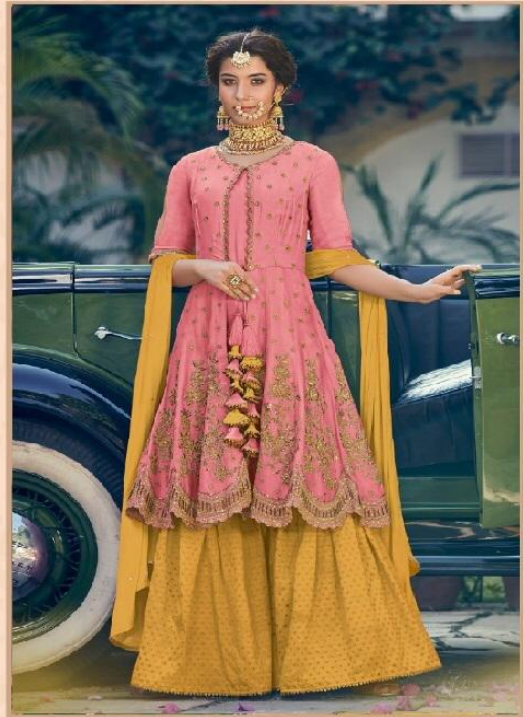

Maskeen™

Spring  
*to*  
Life

Design this season's wardrobe  
to balance comfort with style.  
Be practical with the classics.

D.NO.6905-C

# MASKEEN 11

6905-A

6905-B

6905-C

6905-D

Maskeen

Spring  
to  
Life

Design this season's wardrobe  
to balance comfort with style.  
Be practical with the classics.