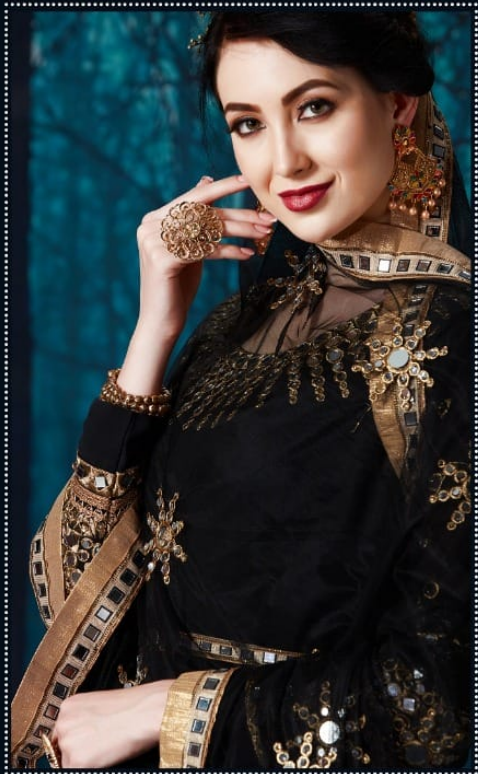

DRESS LIKE A DIVA