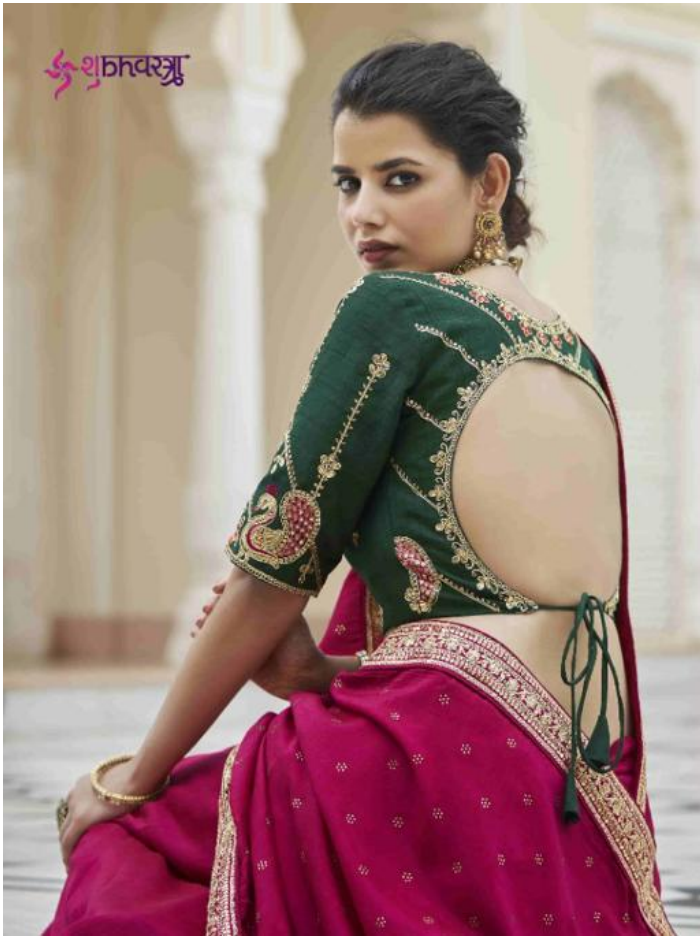

शुभवस्तु

5419