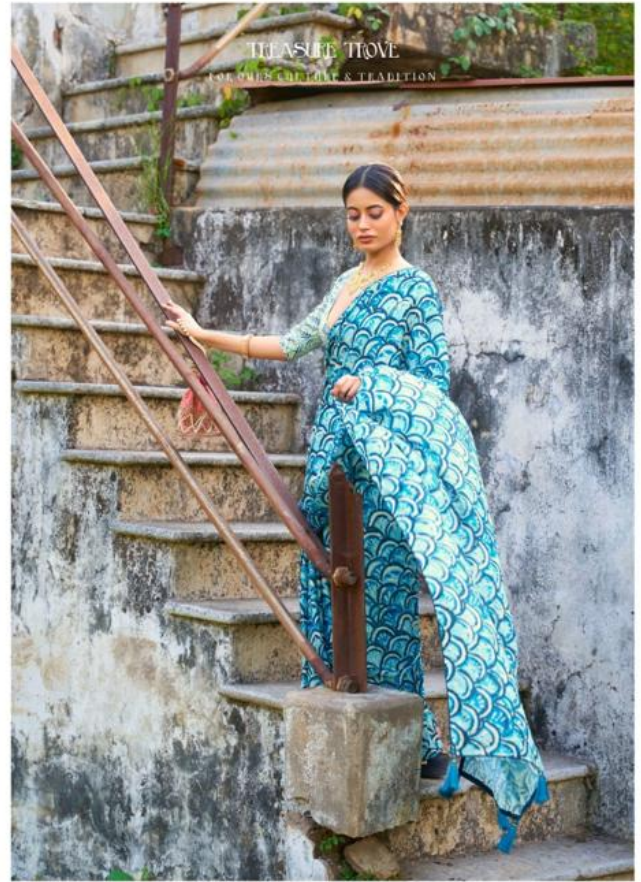

TREASURE TROVE
FOR OURS CULTURE & TRADITION

BHUMI
BRAND

ZEEVA

VOLUME - 2

Dear Patron Customer,

we are here launching with successful response our next collection

DESIGN NO.	POS	SET	RATE
4111			1095/-
4112			1095/-
4113			1095/-
4114			1095/-
4115			1095/-
4116			1095/-
4117			1095/-
4118			1095/-
4119			1095/-