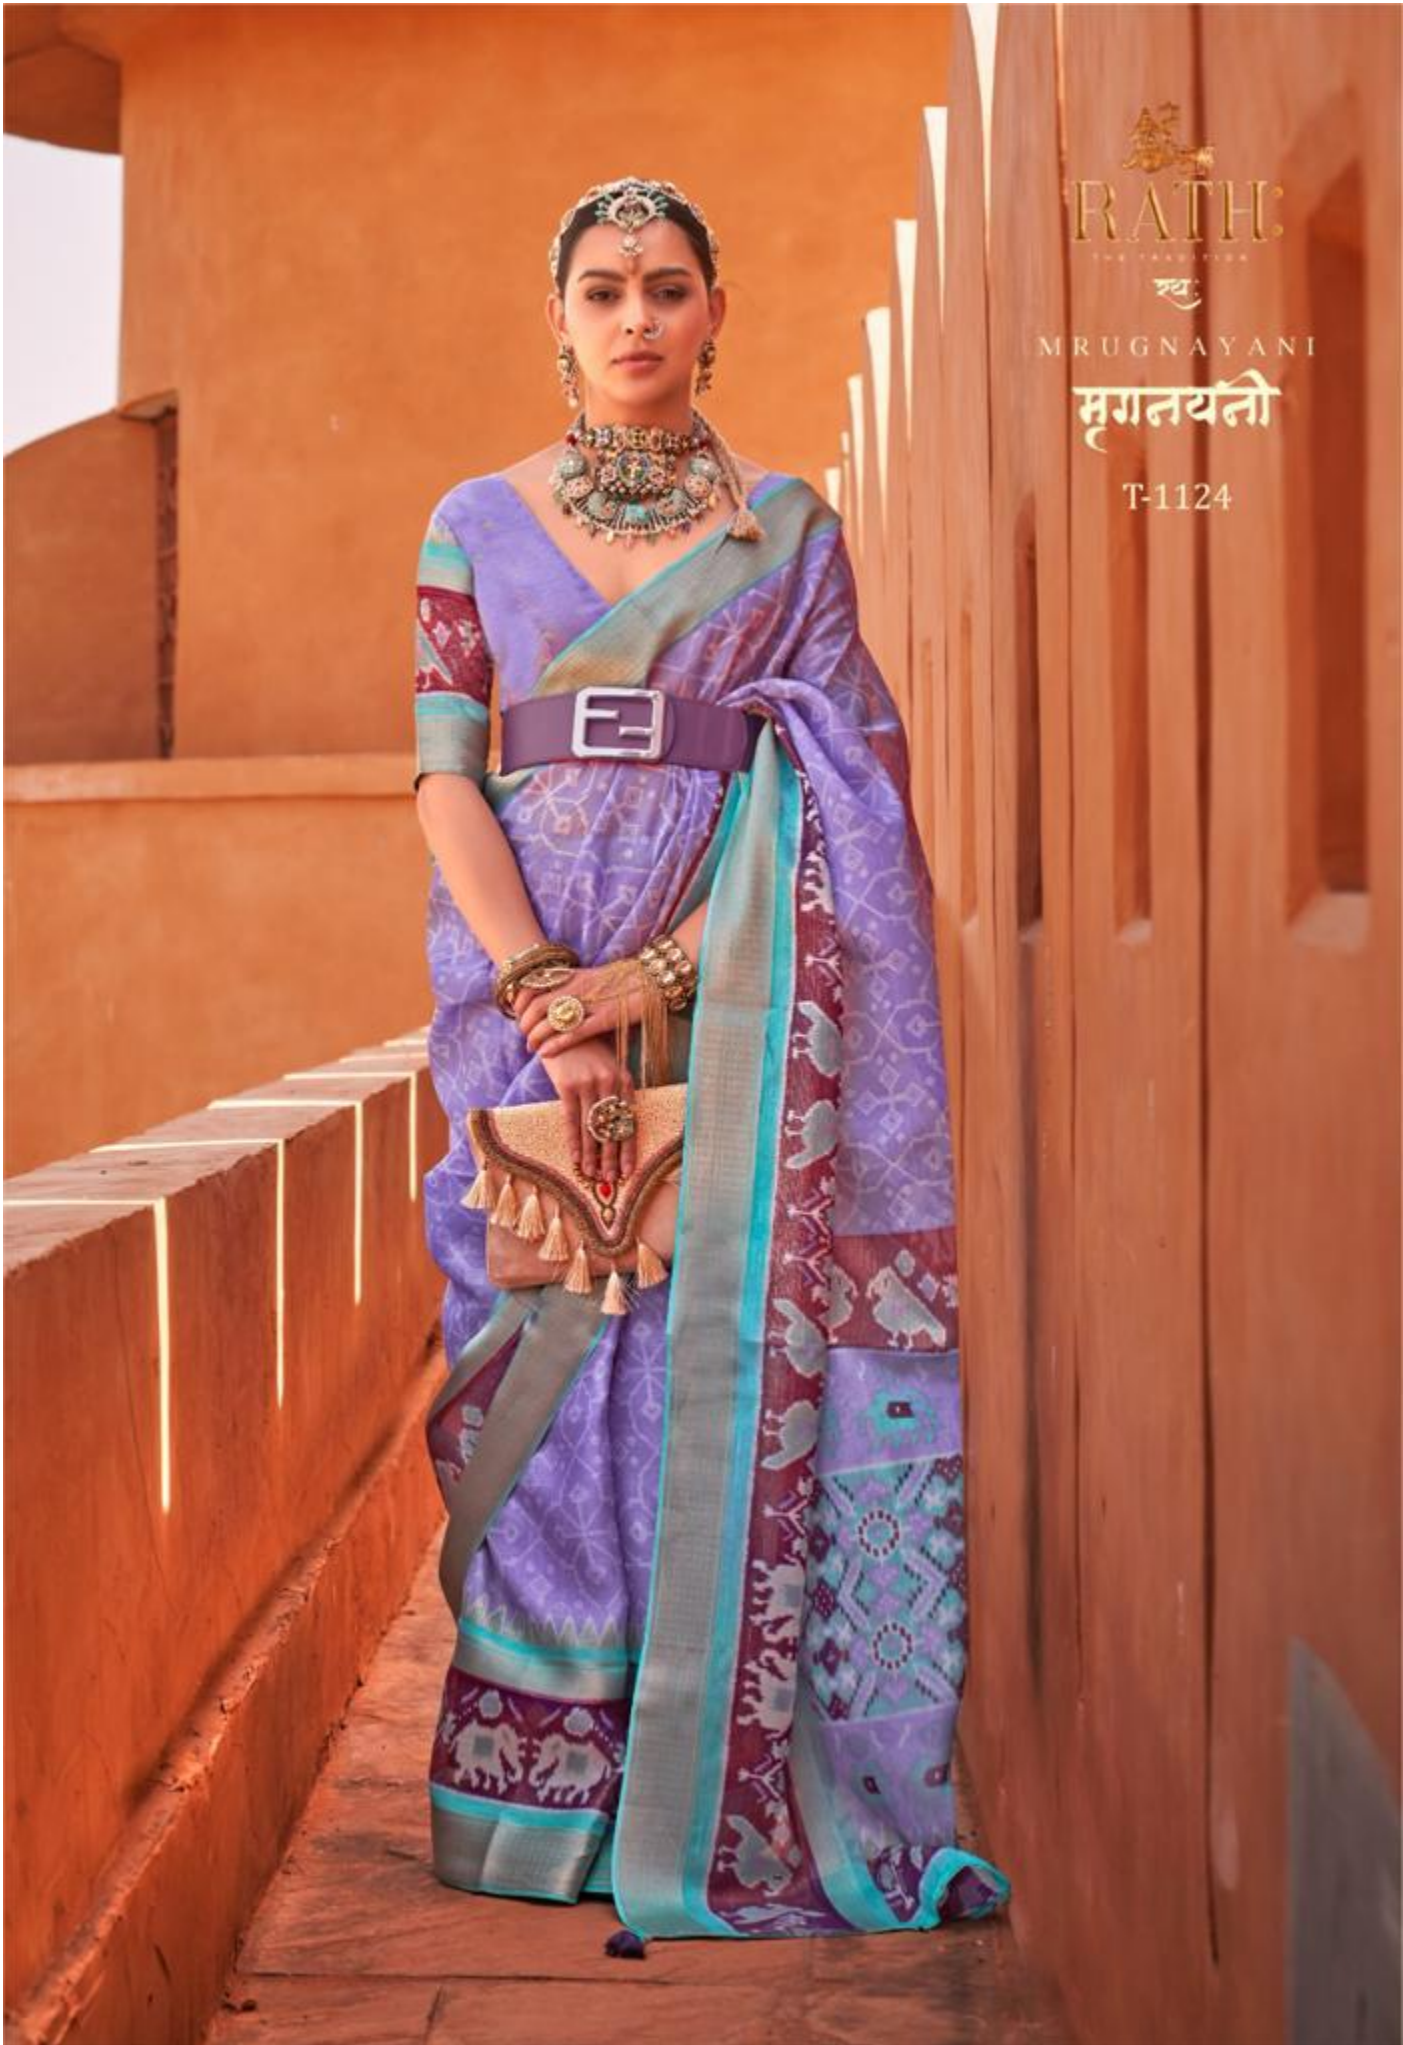

RATH
THE TRADITION

२५

MRUGNAYANI

मृगनयनी

T-1124