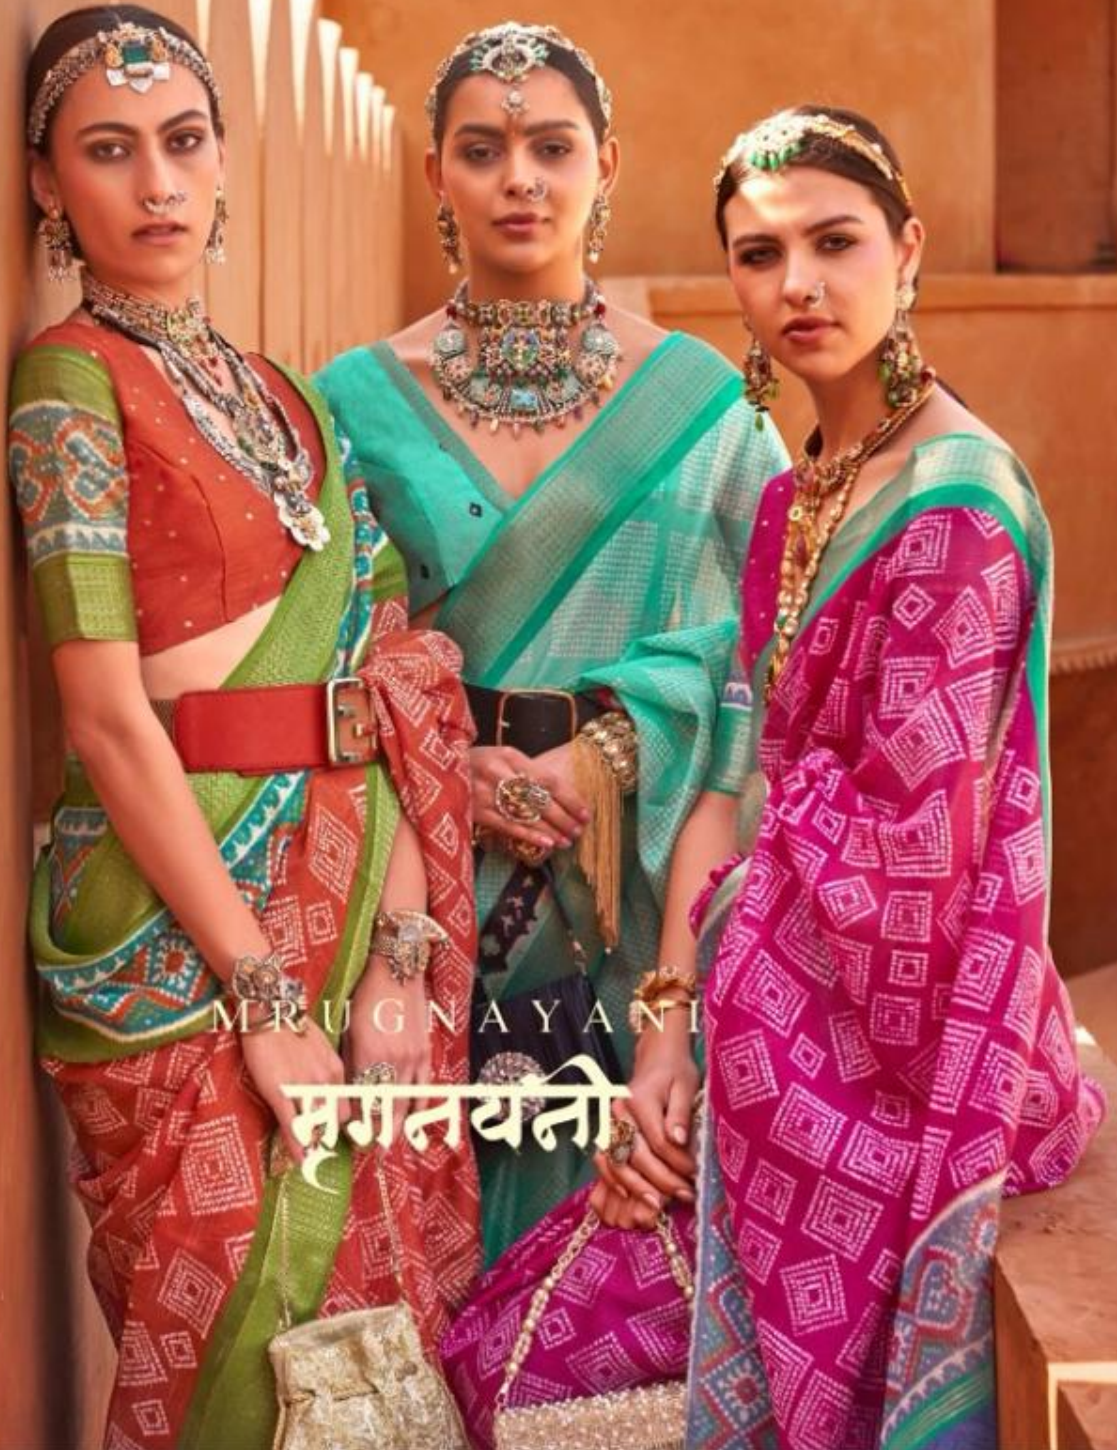

# RATH:

THE TRADITION

रथः

MRUGNAYANI

सृगन्धनी

T-1120

A woman is the central figure, standing in a narrow, arched hallway with warm, terracotta-colored walls. She is dressed in a traditional Indian ensemble. Her saree is a vibrant yellow with a subtle woven pattern and a wide, ornate border in shades of red, teal, and gold. She wears a matching yellow blouse with short sleeves and a decorative border. Her jewelry is extensive and traditional, including a large, ornate necklace with multiple layers of pearls and gemstones, a matching choker, a forehead ornament (maang tikka), large earrings, and several bangles and rings. She holds a small, square, fringed bag with a chain strap. The lighting is soft and directional, highlighting the textures of her clothing and the architectural details of the hallway.