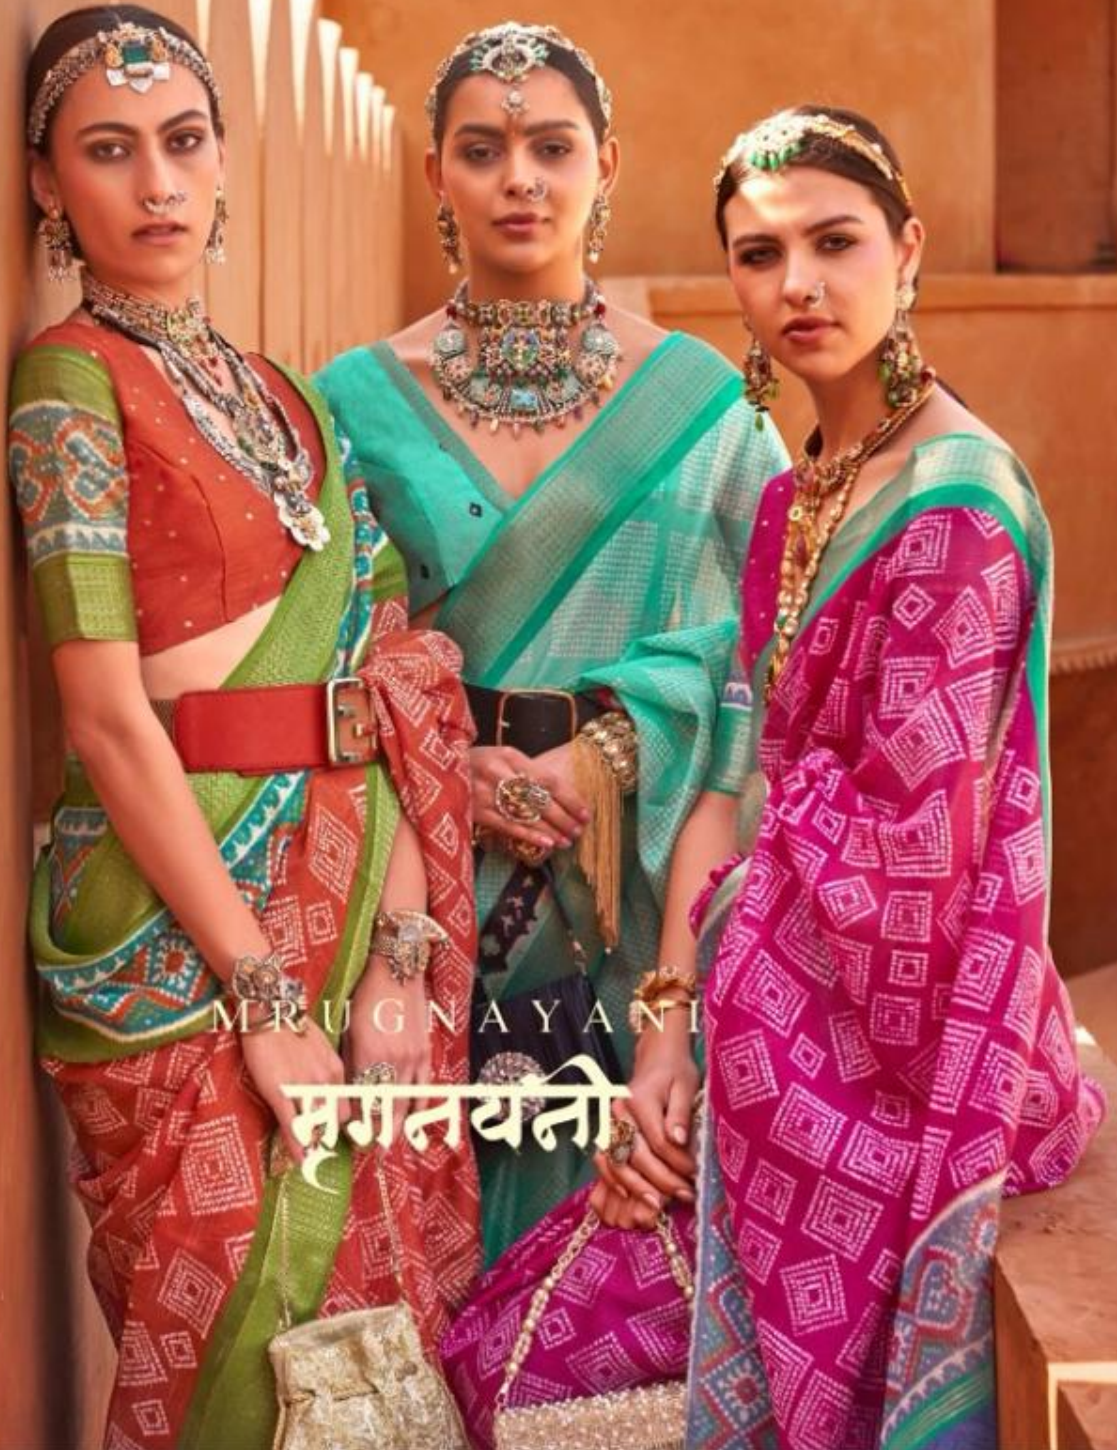

RATH:

THE TRADITION

रथः

MRUGNAYANI

सृजनयन्त्री