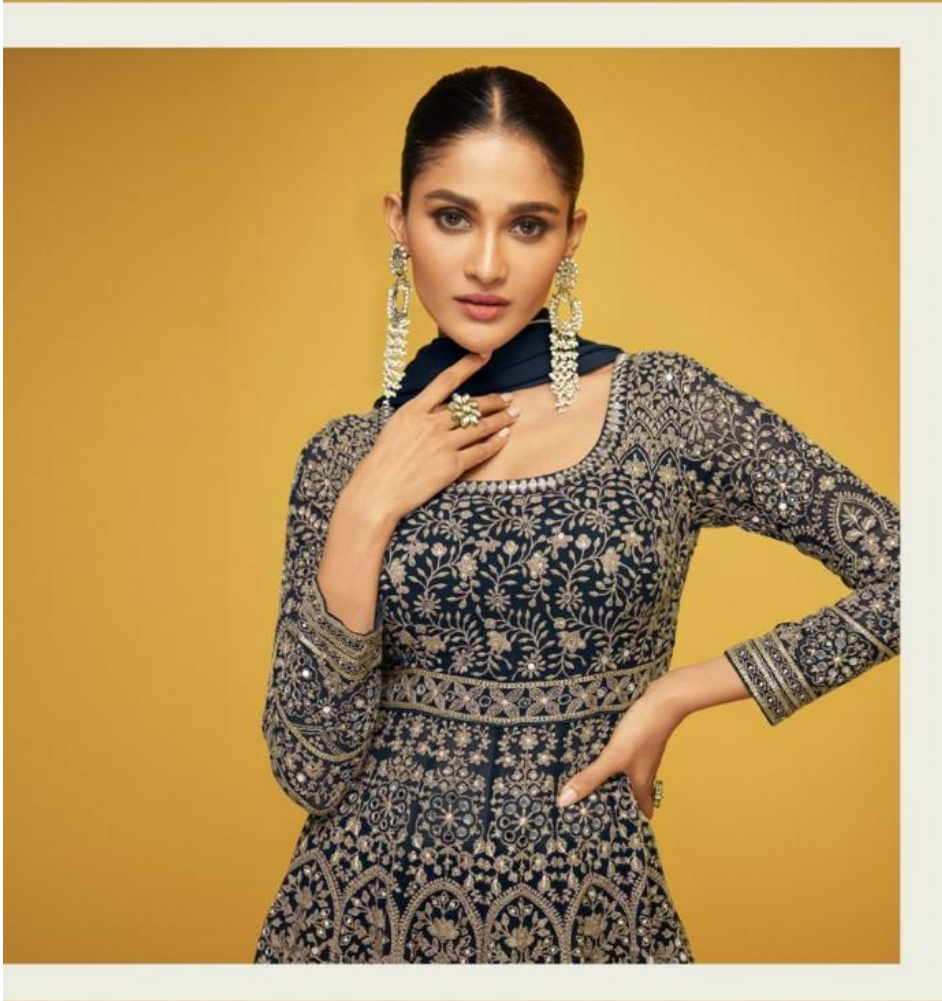

SAYURI®
Designer

Petals

~ FABRIC ~
GEORGETTE/CHINON
(FRONT AND
BACK EMBROIDERED)

~ DUPTTA ~
GEOGETTE/NET
(EMBROIDERED)

~ SIZE ~
FREE SIZE STITCHED
WITH CANCAN

~ PRICE -2499/-
GST 12% EXTRA