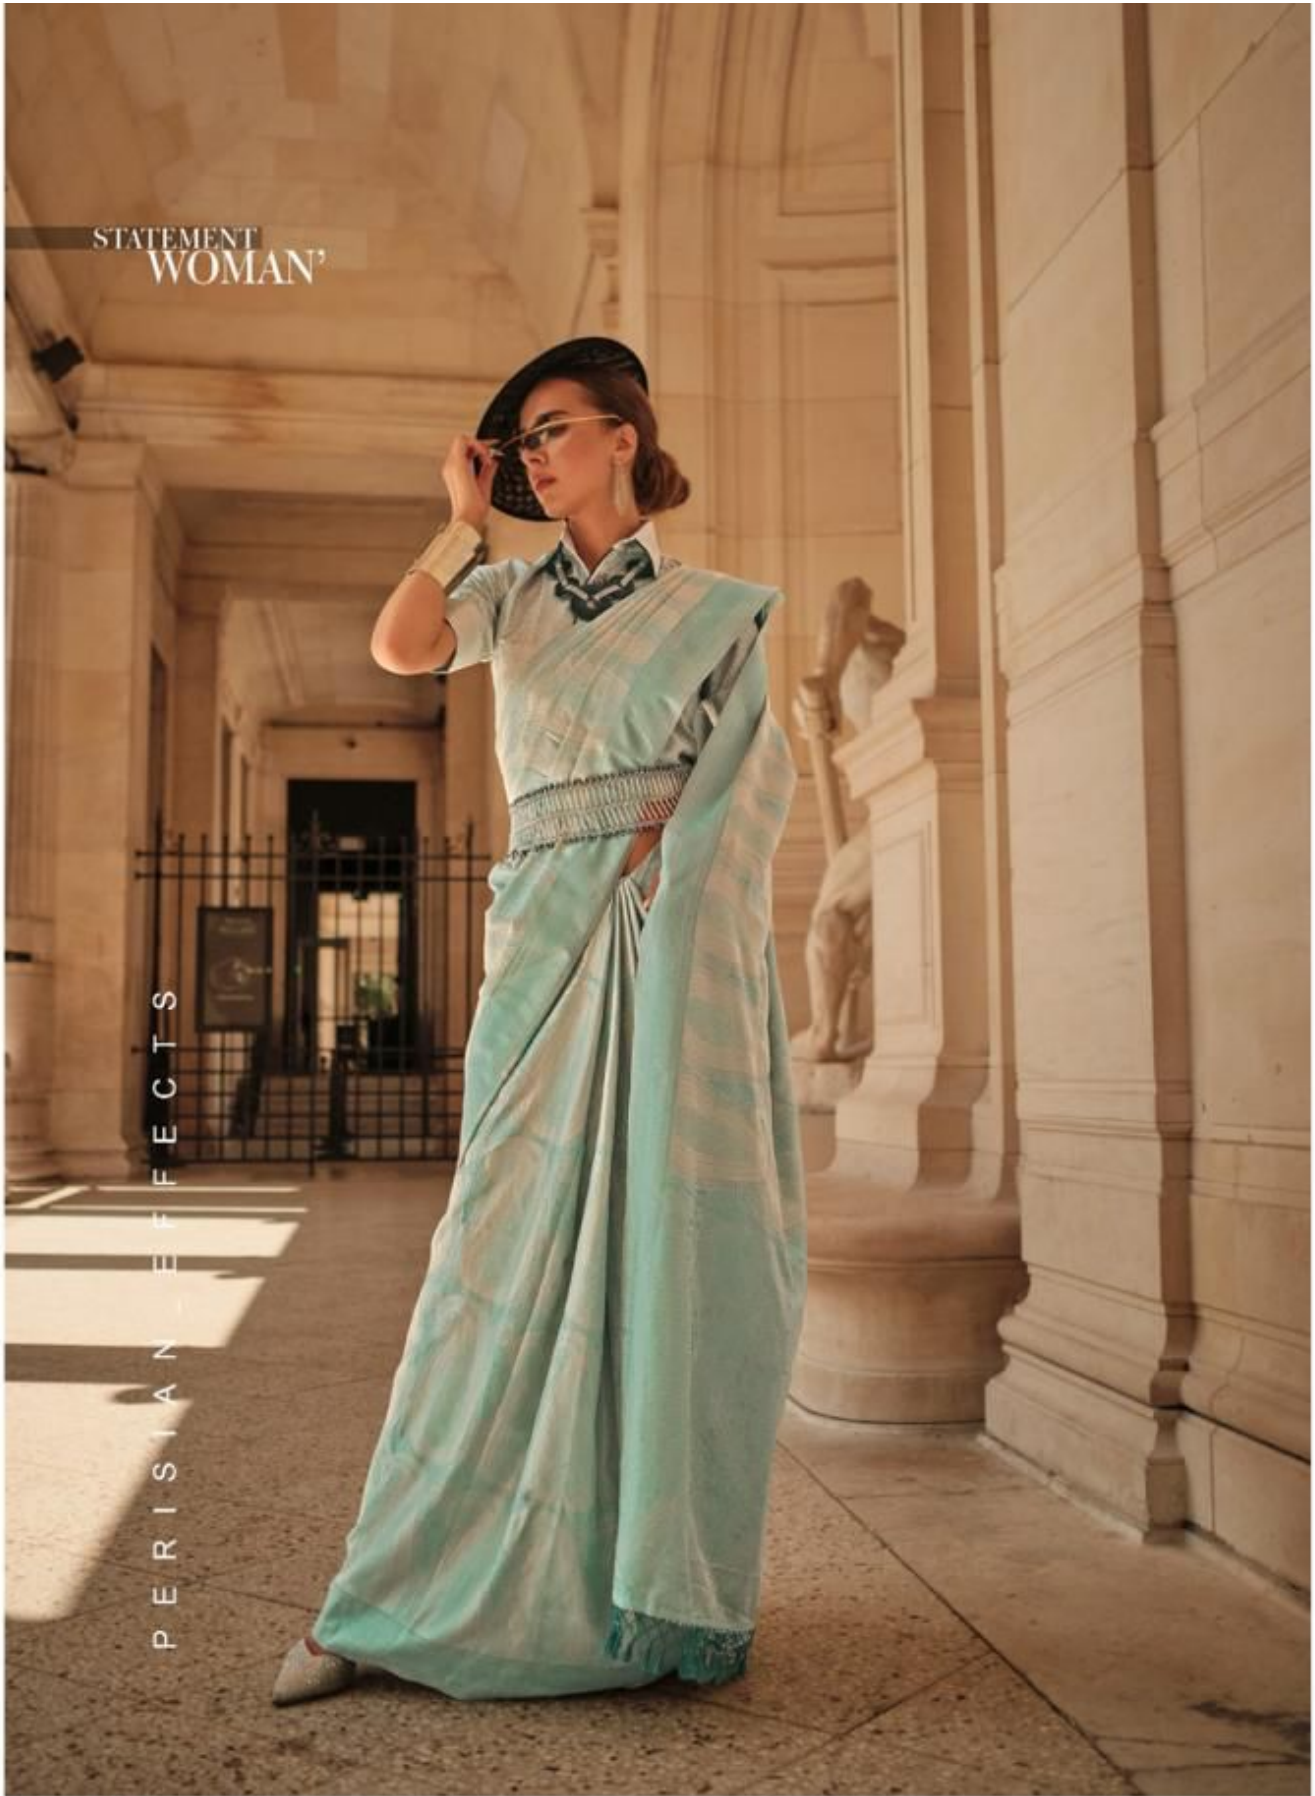

STATEMENT  
WOMAN?

P E R I S I A N - E F F E C T S

  
**RAJTEX**  
*Sulayim*  
Print sarees | Lehngas | Silk sarees

**KYHA\_SILK**

PURE SATIN HANDLOOM WEAVING 3 3 6 0 0 1

STATEMENT  
WOMAN<sup>2</sup>

PERISIAN EFFECTS