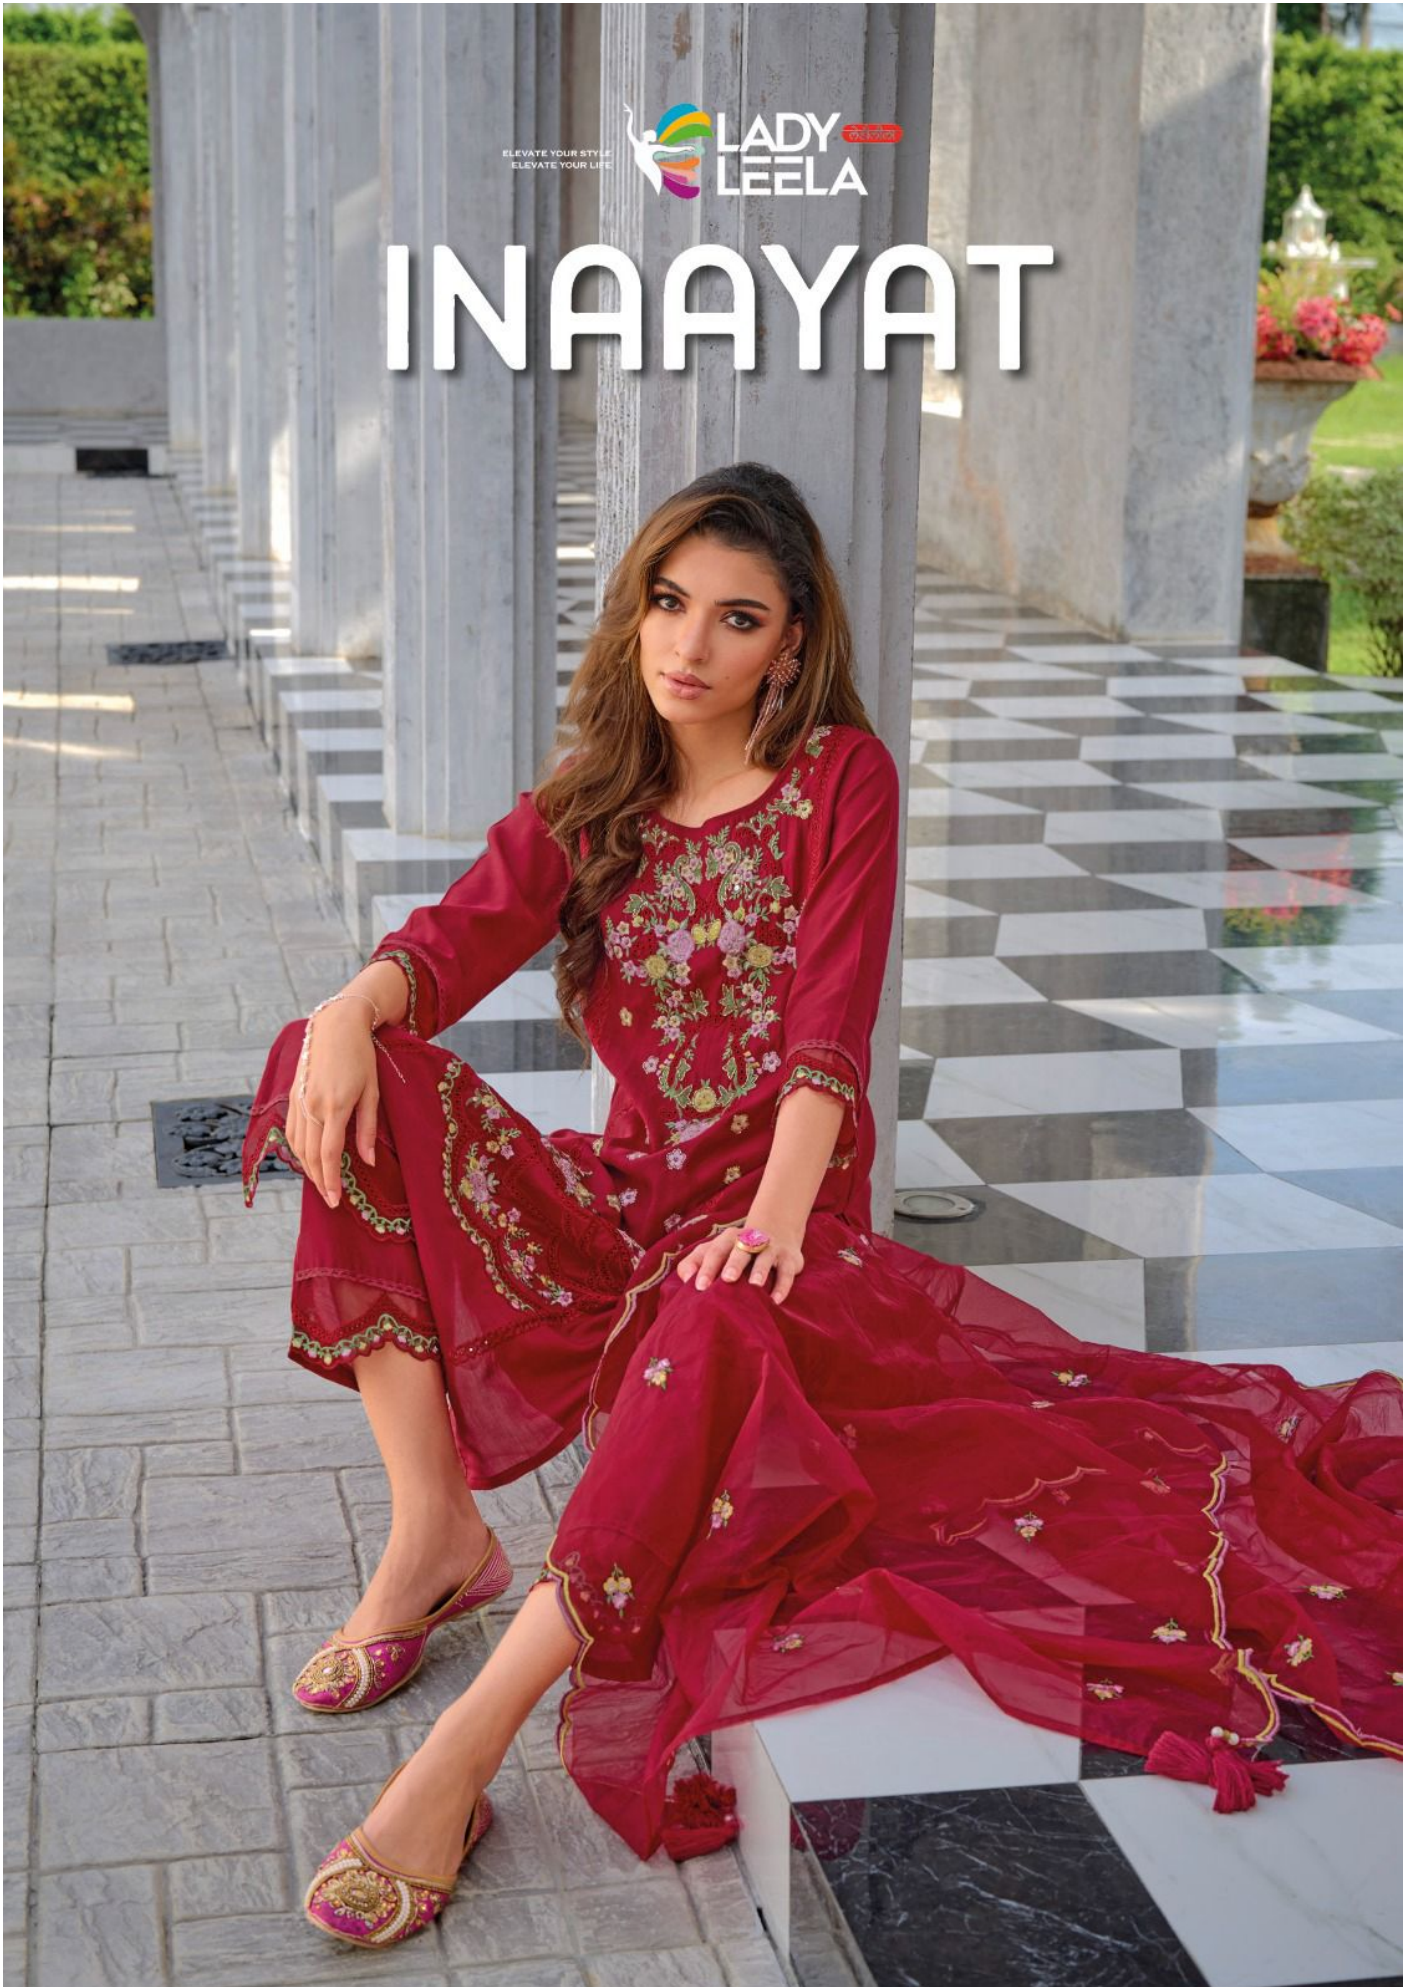

DE . 1085

ELEVATE YOUR STYLE
ELEVATE YOUR LIFE

LADY
LEELA

INAAAYAT

DE . 1083

DE . 1086

ELEVATE YOUR STYLE
ELEVATE YOUR LIFE

LADY
LEELA

DE . 1084

DE . 1081

DE . 1082

DE . 1083

DE . 1084

DE . 1085

DE . 1086

REVOLUTIONARY STYLE.
CLEWATC YOUR LIFE

LADY
LEELA

DE . 1086

ELEVATE YOUR STYLE
ELEVATE YOUR LIFE

**LADY
LEELA** Collection

FABRIC DETAILS

TOP

HEAVY HANDWORK, EMBROIDERY & BORDER ON
PURE VISCOSE FABRIC WITH INNER

BOTTOM

PURE VISCOSE FABRIC
PANT WITH BOTTOM WORK

DUPATTA

DESIGNER EMBROIDERY ON ORGANZA
FABRIC WITH SCALPING

SIZES

M L XL XXL 3XL

NOTE

INNER INSIDE EVERY KURTI
POSTER INSIDE EVERY CATALOGUE