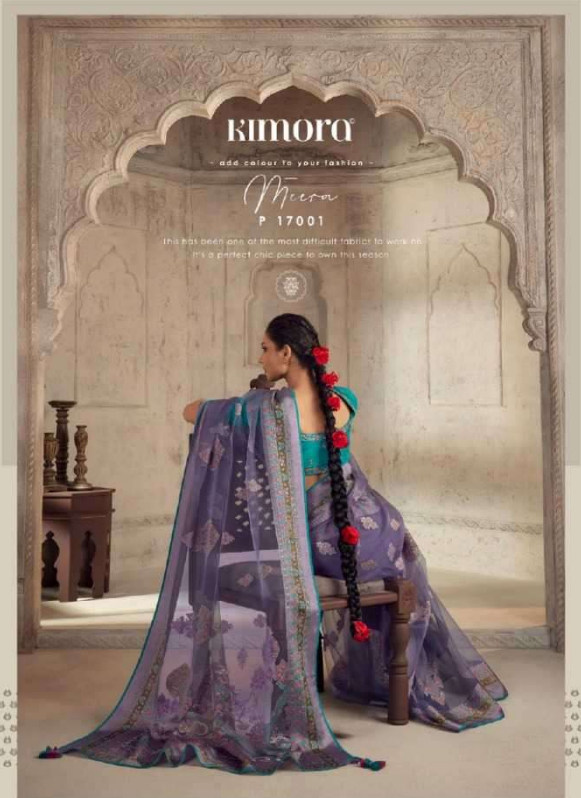

This gorgeous sari
is the perfect day or evening wear

KIMORA[®]

Meera
Premium
Vol - 13

000000000000
000000000000
000000000000
000000000000
000000000000
000000000000
000000000000
000000000000
000000000000
000000000000

KIMORA®

- add colour to your fashion -

Kimora
P 17008

It's not easy to wrap words of fabric,
but it looks so fabulous that it's worth it.

KIMORA®

— add colour to your fashion —

Kimora
P 17009

A classic which never goes out of style.
It's a piece to have this season.