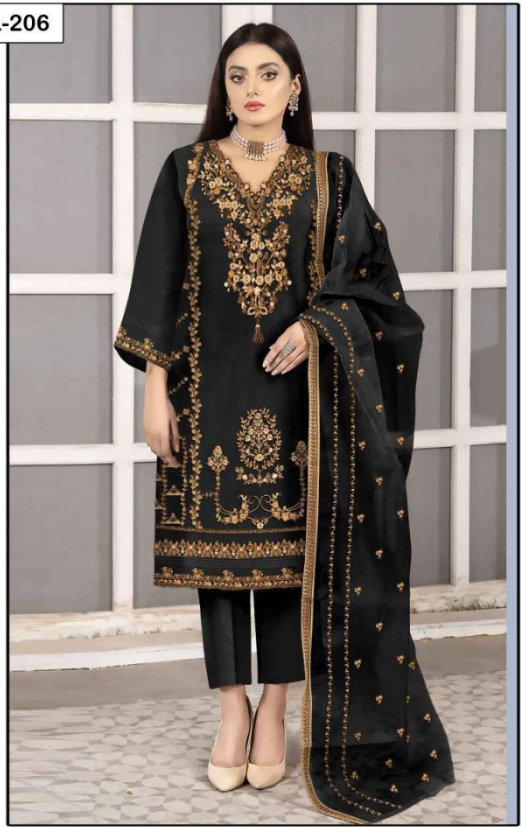

VOL-206

FABRICS DETAILS

TOP:-PURE ORGANZA
BOTTOM:-PURE COTTON SARTIN STREACHABLE
SIZE:-XXL

CARE INSTRUCTIONS

DRY CLEAN RECOMMENDED
DO NOT USE ANY TYPE OF BLEACH OR STAIN REMOVING CHEMICALS
WASH & SOAK COLORED & WHITE FABRICS SEPARATELY
DO NOT OVER EXPOSE DAMP FABRIC TO STRONG SUNLIGHT
IRON AT MODERATE TEMPERATURE