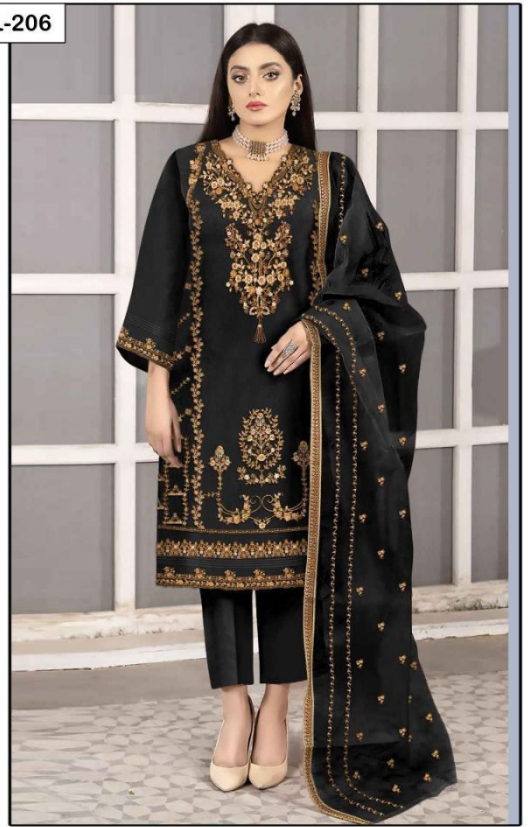

VOL-206

FABRICS DETAILS

TOP:-PURE ORGANZA
BOTTOM:-PURE COTTON SARTIN STREACHABLE
SIZE:-XXL

CARE INSTRUCTIONS

DRY CLEAN RECOMMENDED
DO NOT USE ANY TYPE OF BLEACH OR STAIN REMOVING CHEMICALS
WASH & SOAK COLORED & WHITE FABRICS SEPARATELY
DO NOT OVER EXPOSE DAMP FABRIC TO STRONG SUNLIGHT
IRON AT MODERATE TEMPERATURE