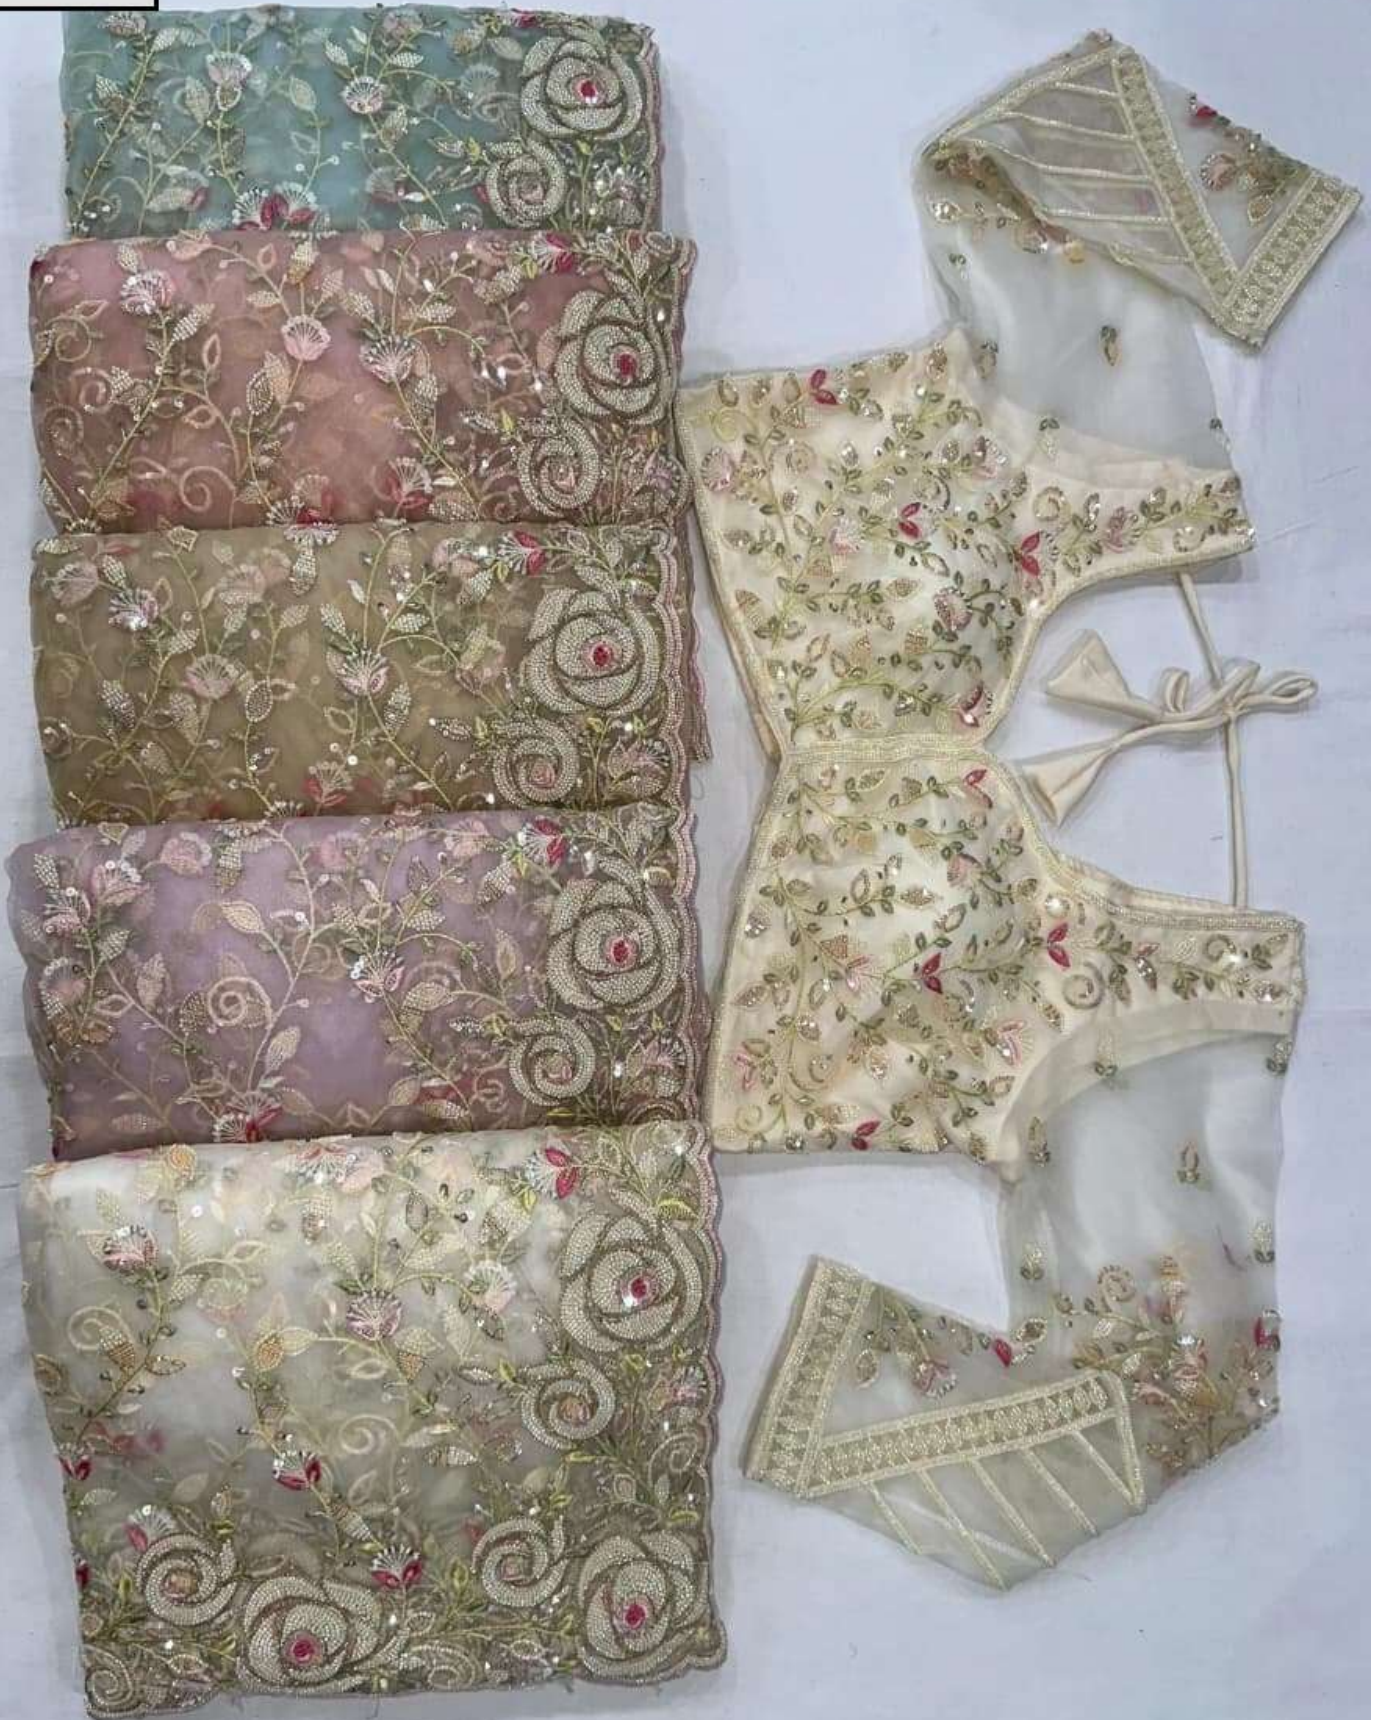

SL

Net

D.no 3041

Rate 7195/-