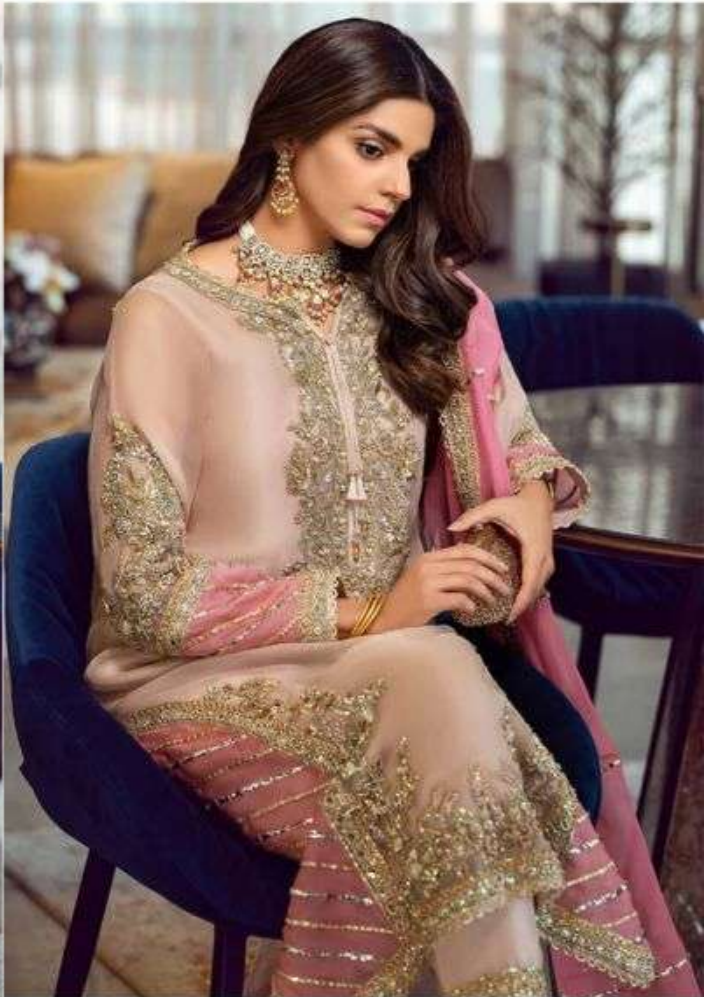

Serene
A PRODUCT OF MEENA EXPORT

Top - Fox graphic heavy embroidered
Inner Bottom - Heavy saree with bottom lace
Dupatta - Nazam heavy cutwork

Serene
A PRODUCT OF MEENA EXPORT

Serene
A PRODUCT OF MEENA EXPORT

Sesano
© 2014 Sesano

Sesano
© 2014 Sesano

Sesano
© 2014 Sesano

*Serina*TM
Pakistani Suit
A BRAND BY MEGHA EXPORT
S - 93

Top - Fox georgette heavy embroidered
Inner Bottom - Heavy santoon with bottom lace
Dupatta - Nazneen heavy embroidered shaded