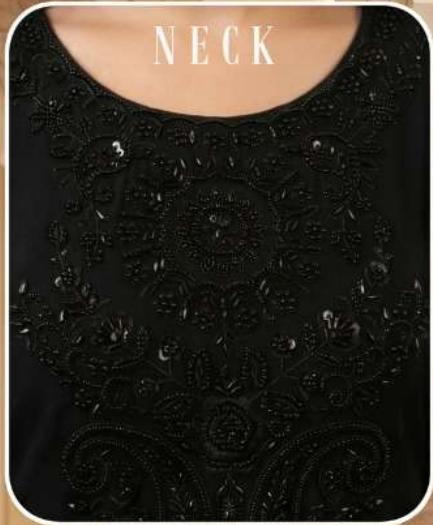

50002

BLACK BEAUTIES

BEADS WORK

AURRAA

Designer

50002

50002

NECK

DAMAN

SLEEVE

50002

TOP-LENGTH-33" INCH
PALAZZO-LENGTH-44" INCH

50002

NECK

SLEEVE

DAMAN WORK

50001

TOP-LENGTH-38" INCH
PALAZZO-LENGTH-44" INCH

AURRAA[®]
Designer

BLACK BEAUTIES

50001

50001