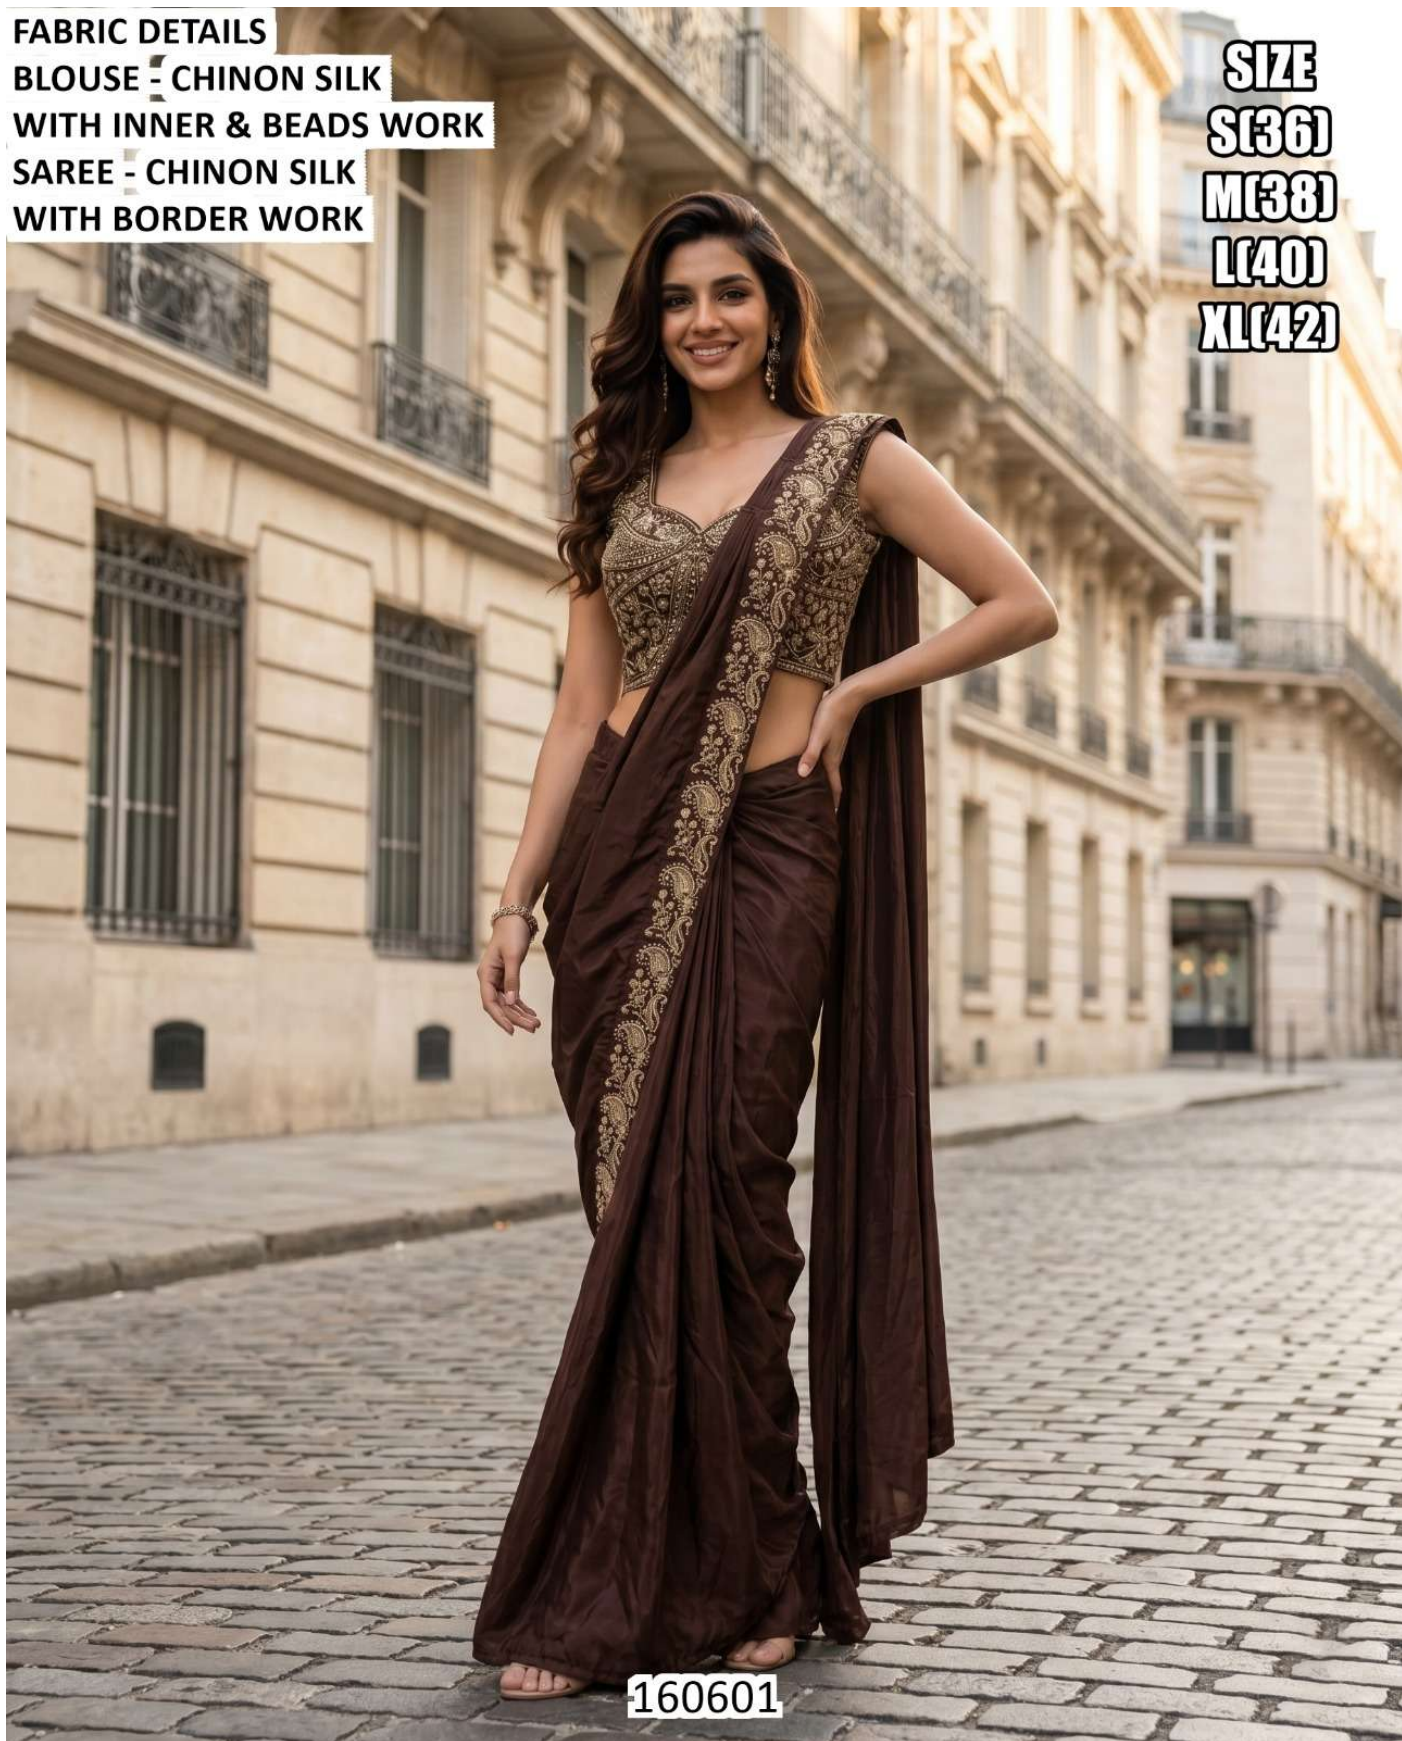

FABRIC DETAILS

**BLOUSE - CHINON SILK
WITH INNER & BEADS WORK**
**SAREE - CHINON SILK
WITH BORDER WORK**

SIZE
S(36)
M(38)
L(40)
XL(42)

160601