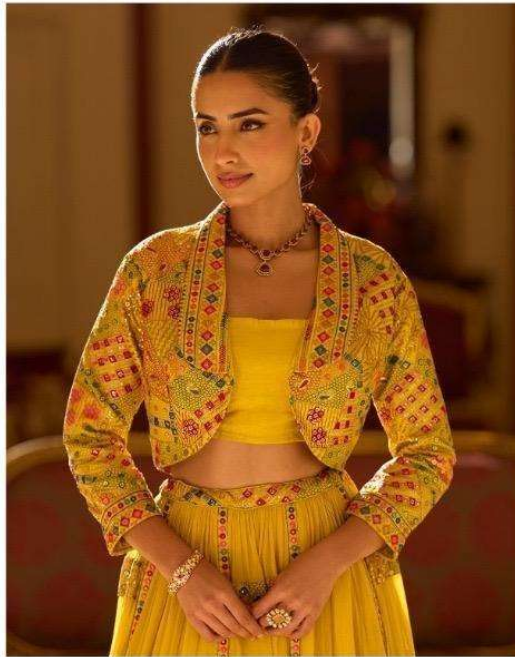

SAYURI[®]
Designer

KAMINI

immense royalty

10143 / Feel like you've stepped straight put a regal empire!

SAYURI[®]
Designer

SAYURI[®]
Designer

the fairytale

10142 / A fairytale of emotions, opinions, choices, thoughts, actions and chronicles.

SAYURI[®]
Designer

10142 / A fairytale of emotions, opinions, choices, thoughts, actions and chronicles.

the fairytale

SAYURI[®]
Designer

10143 / Feel like you've stepped straight put a regal empire! immense royalty