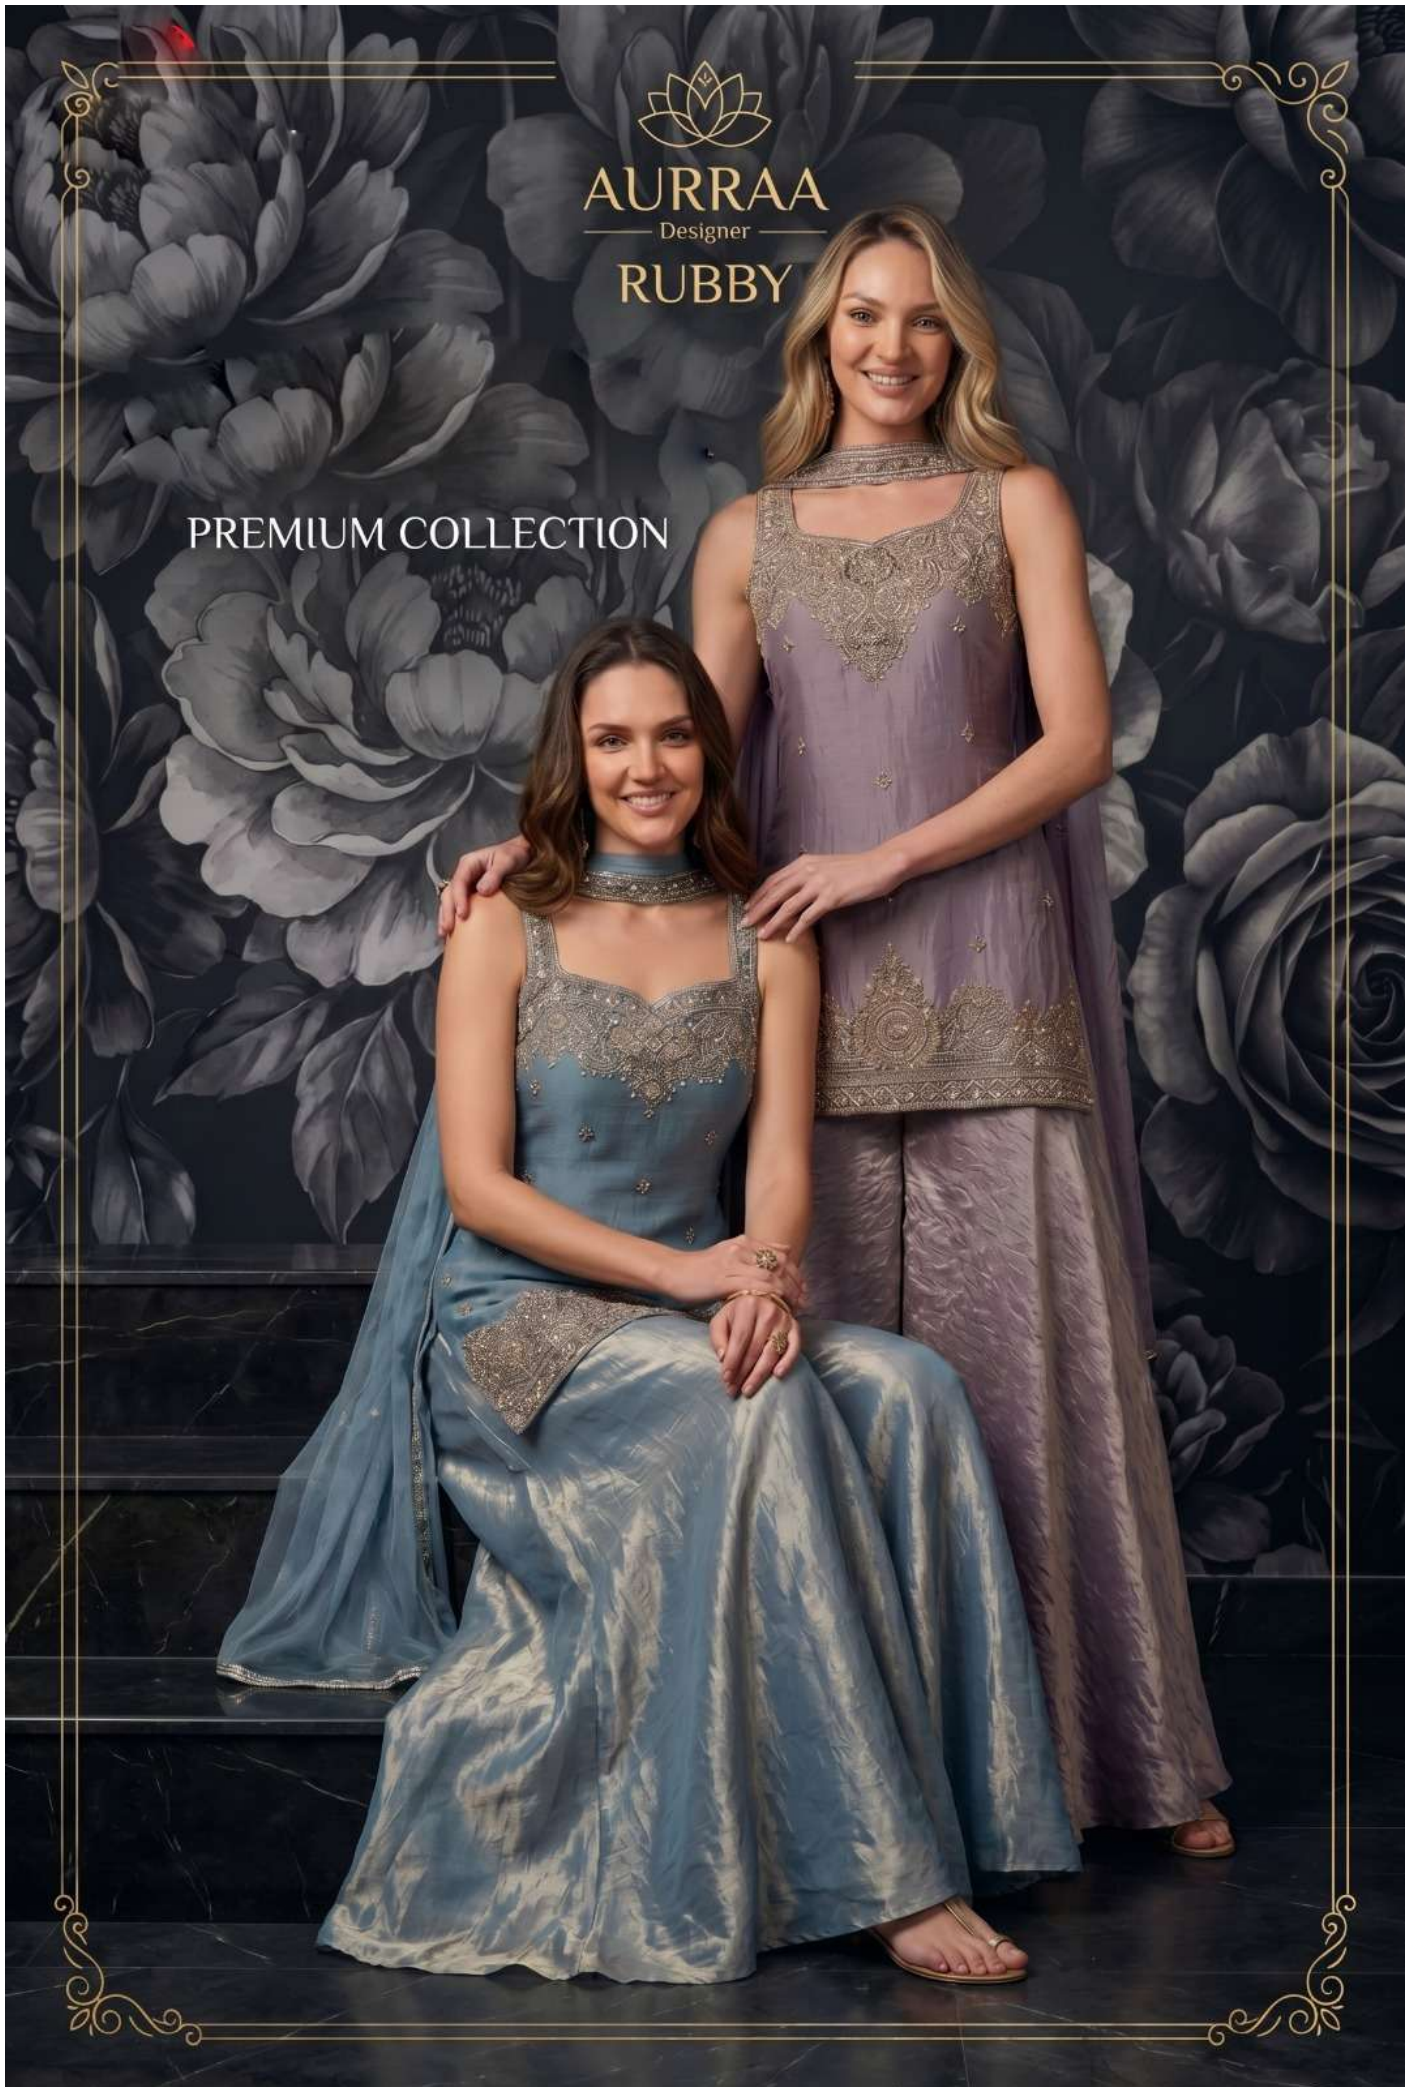

AURRAA

Designer

RUBBY

PREMIUM COLLECTION