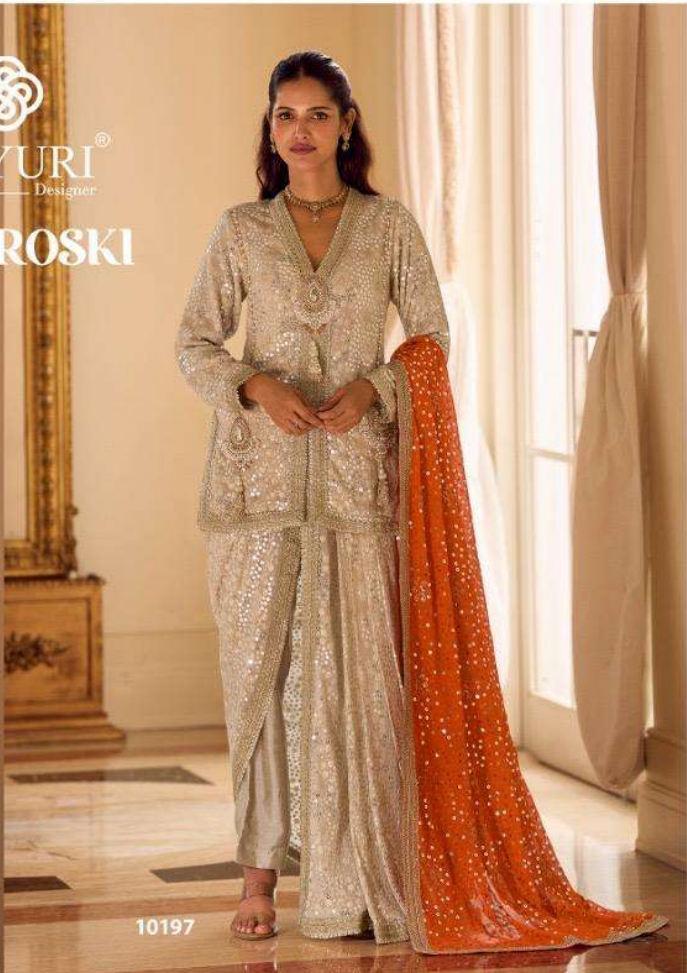

Designed to radiate

Experience the beauty of ethnic artistry in this intricately embellished outfit.

◆ Born to shine

Designed to radiate

Experience the beauty of ethnic artistry in this intricately embellished outfit.

10196

10197

SAYURI[®]
Designer
SWAROSKI

10198

10199

Destined to sparkle

◆ 10199

SAYURI[®]
Designer