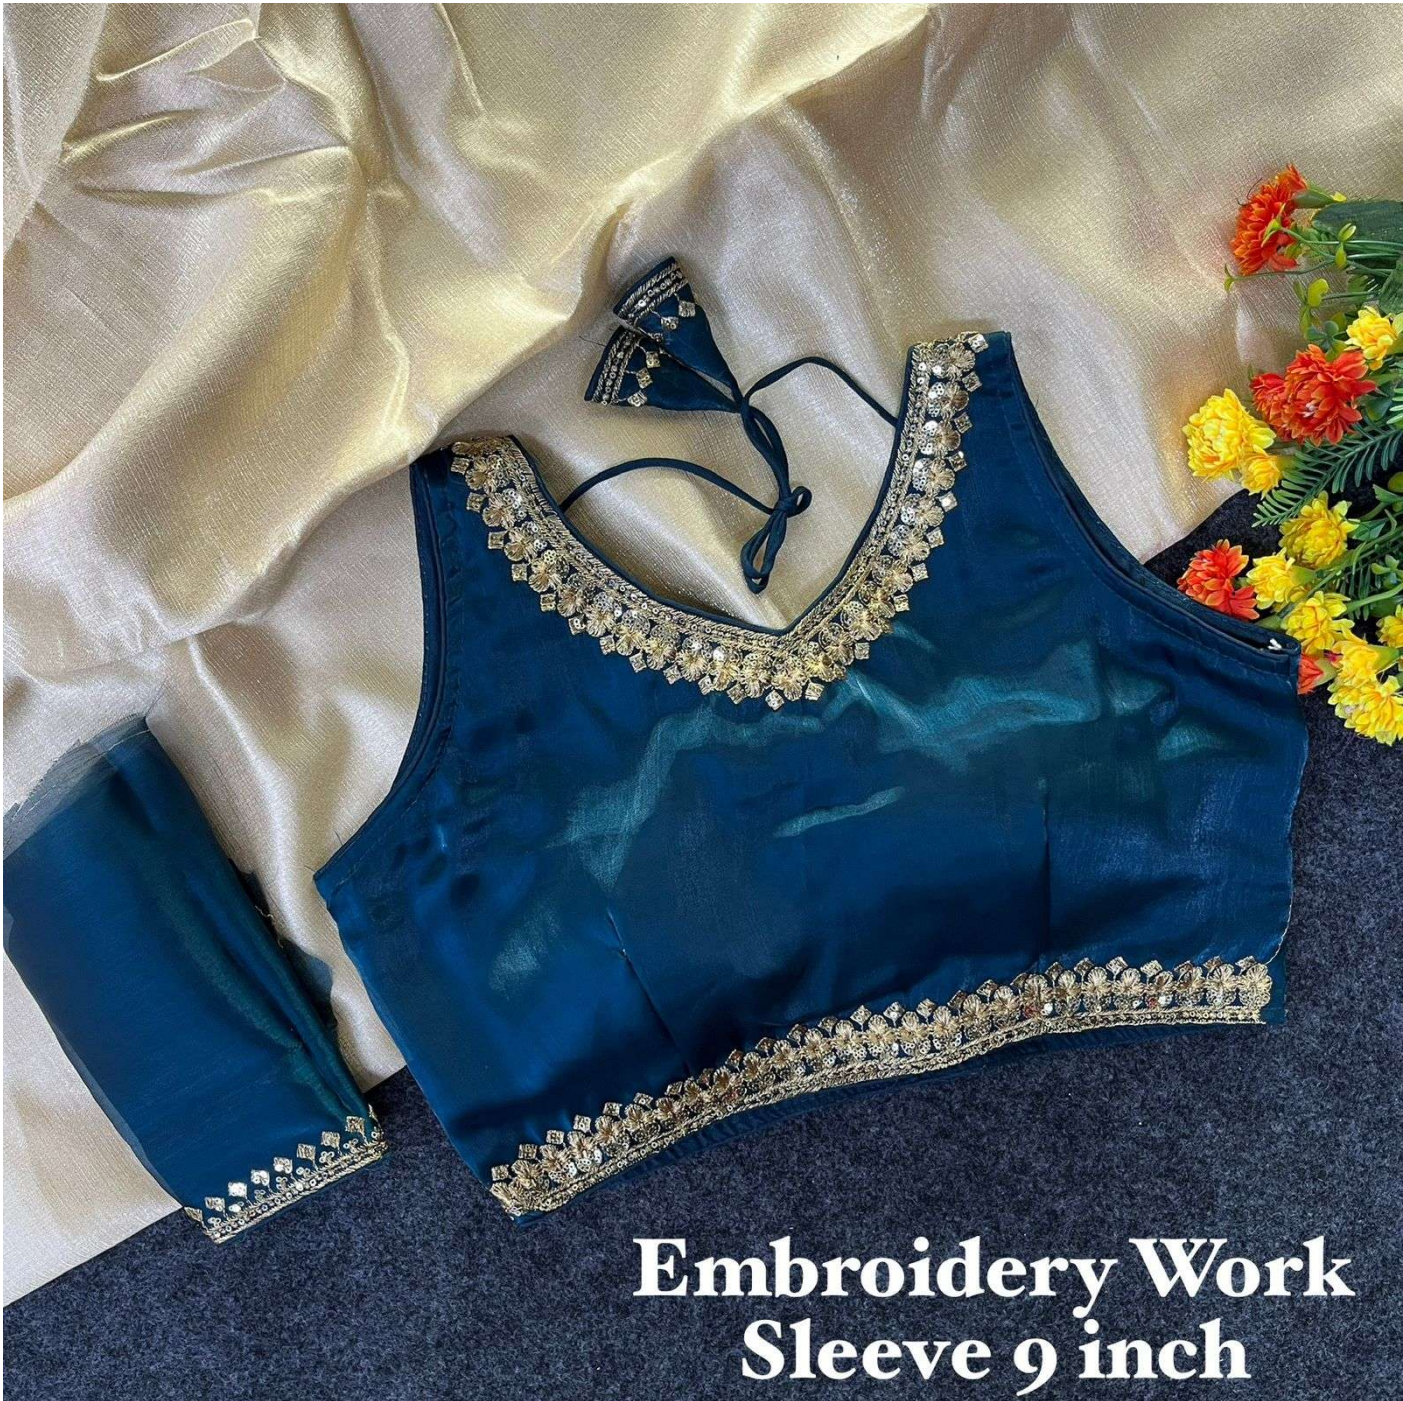

Rani

Rani

Sky

Mustard  
Gold

**Embroidery Work  
Sleeve 9 inch**

Morpeach

White

Red

Chiku

Purple

Green

Yellow

Navy Blue

Black

Maroon

Levender