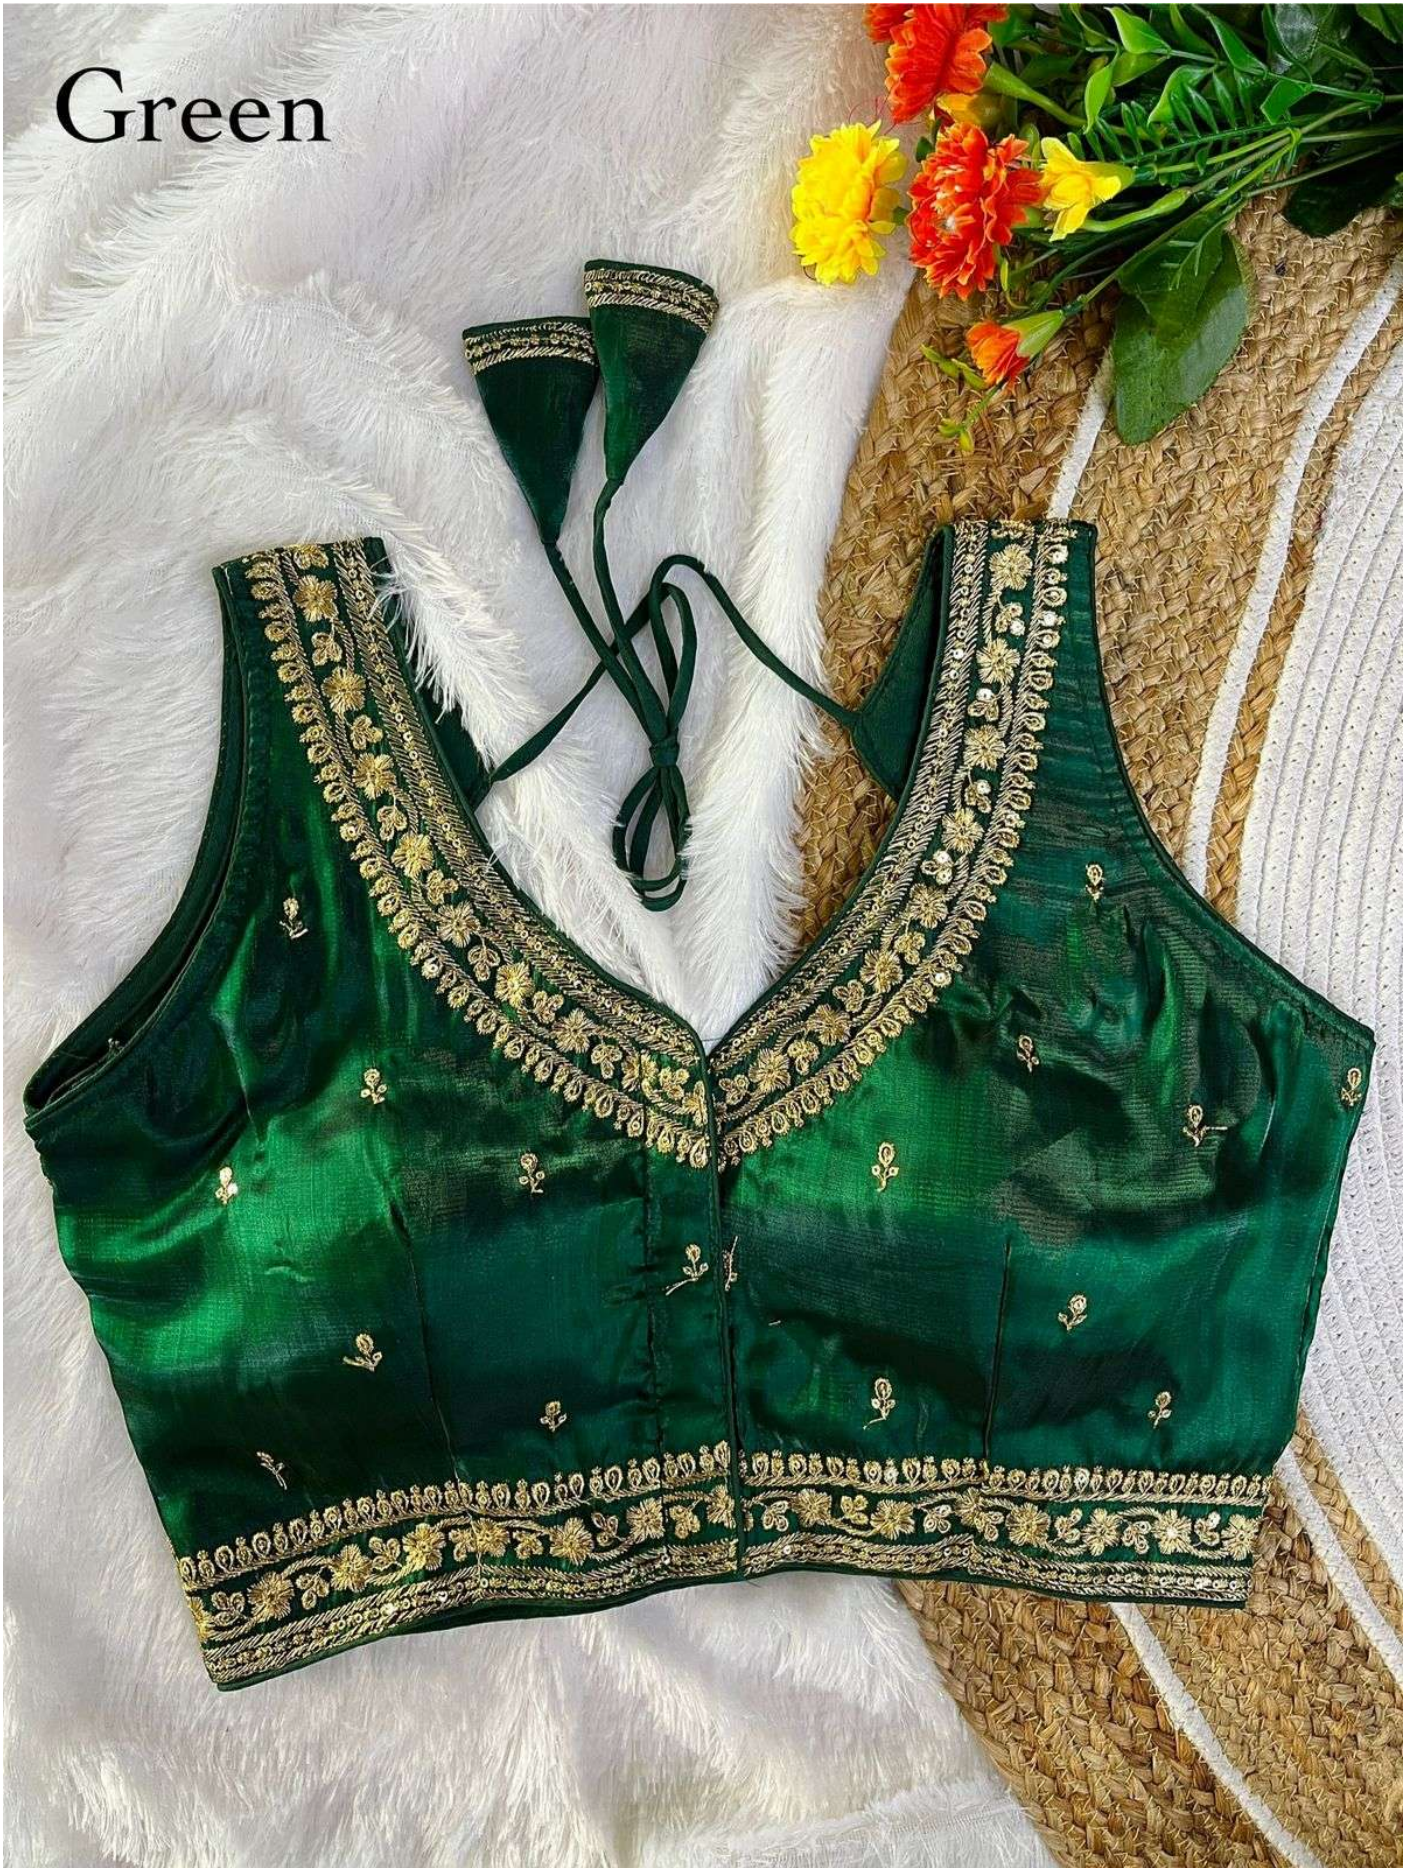

# Mustard Gold

Z.C Shree

Green

# Chiku Gold

Rani

Wine

Navy Blue

Maroon

White

Purple

# Back View

Black

Red

Yellow