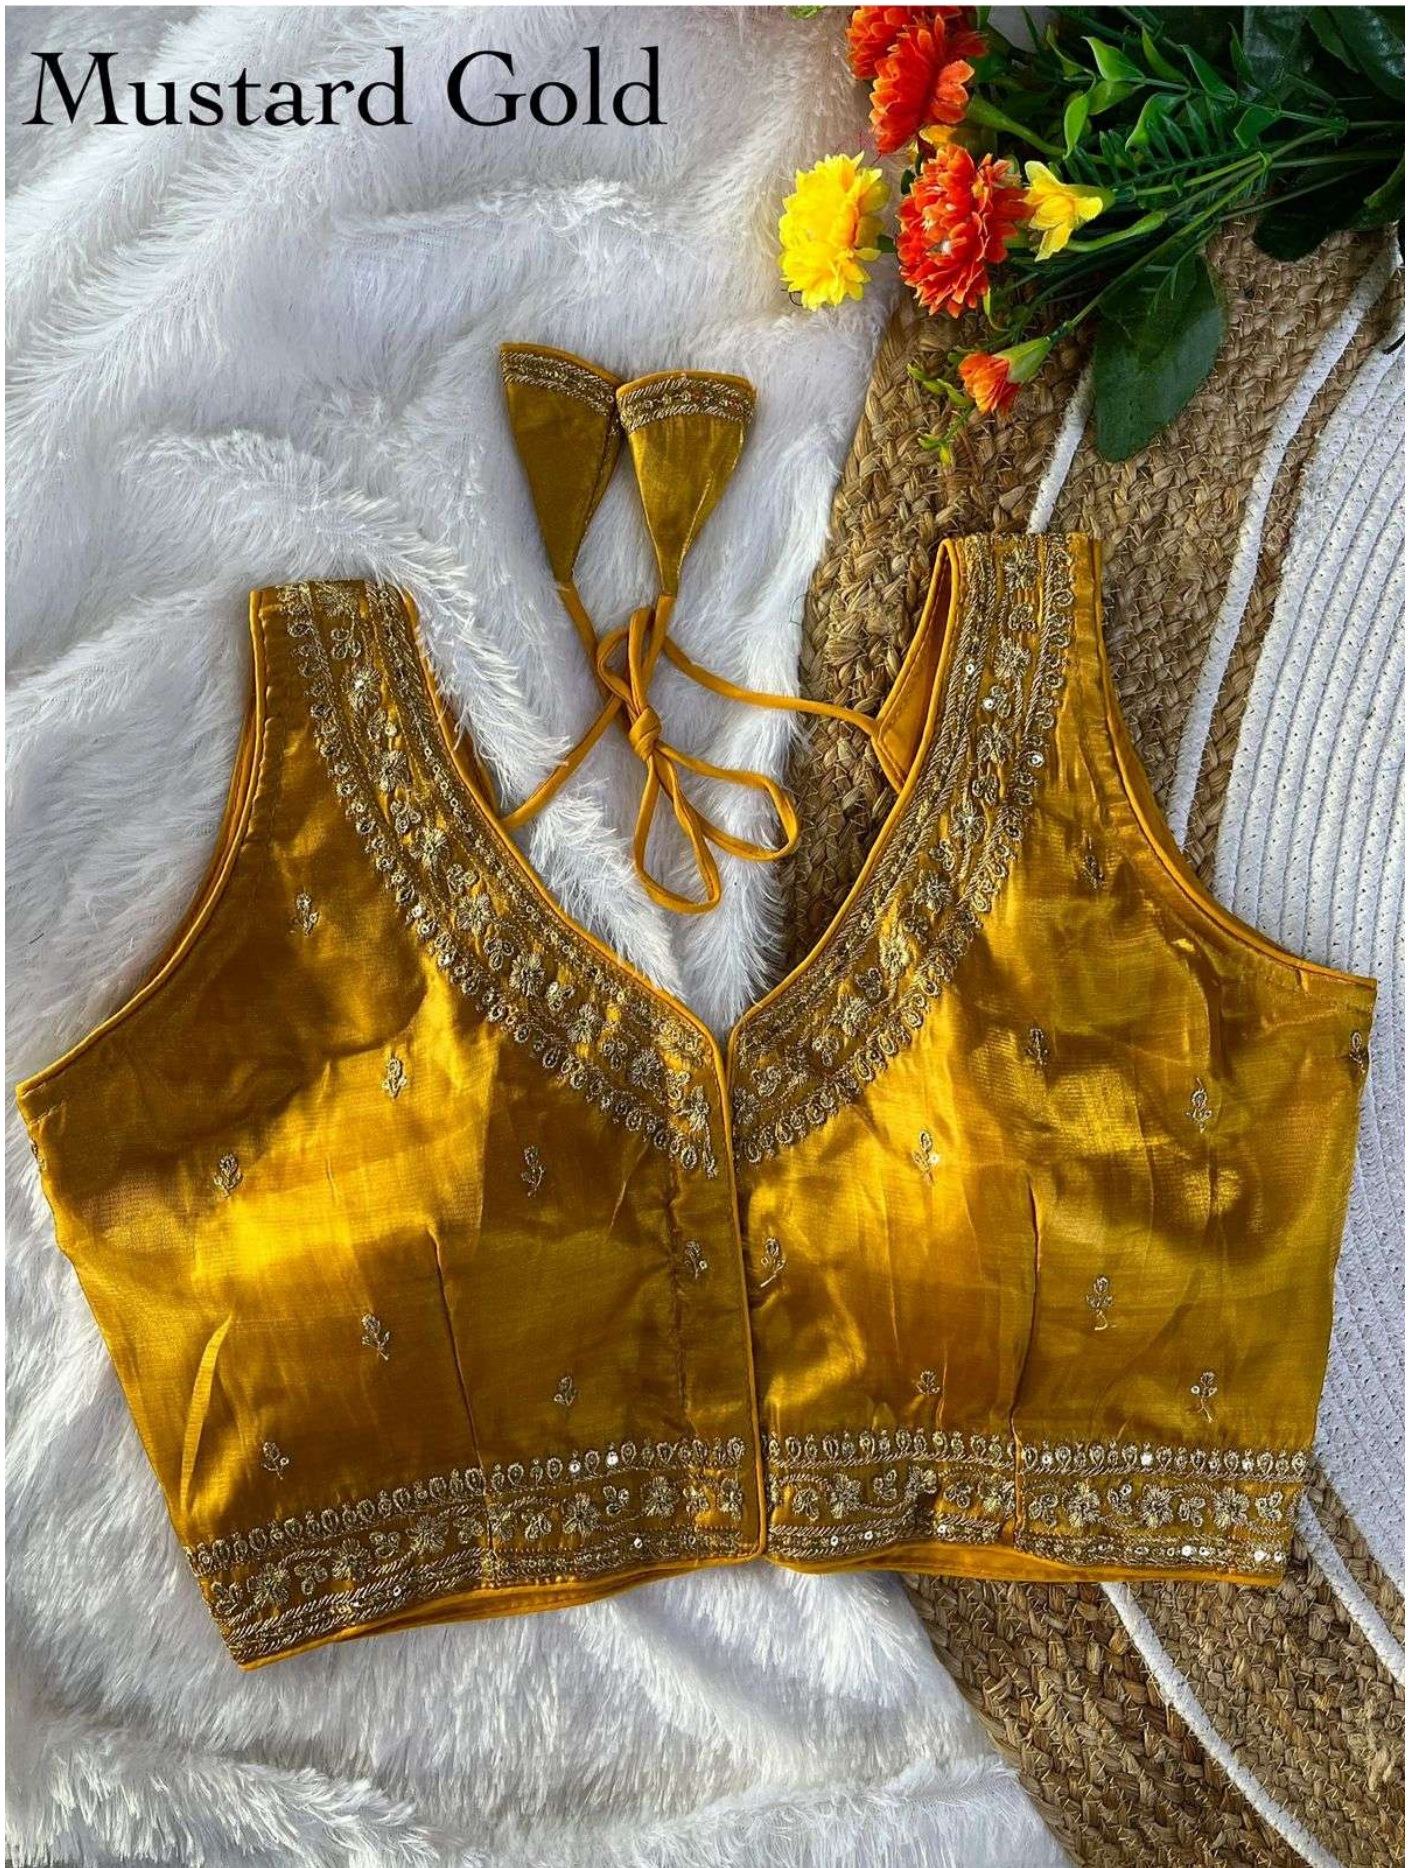

# Mustard Gold

Z.C Shree

Green

# Chiku Gold

Rani

Wine

Navy Blue

Maroon

White

Purple