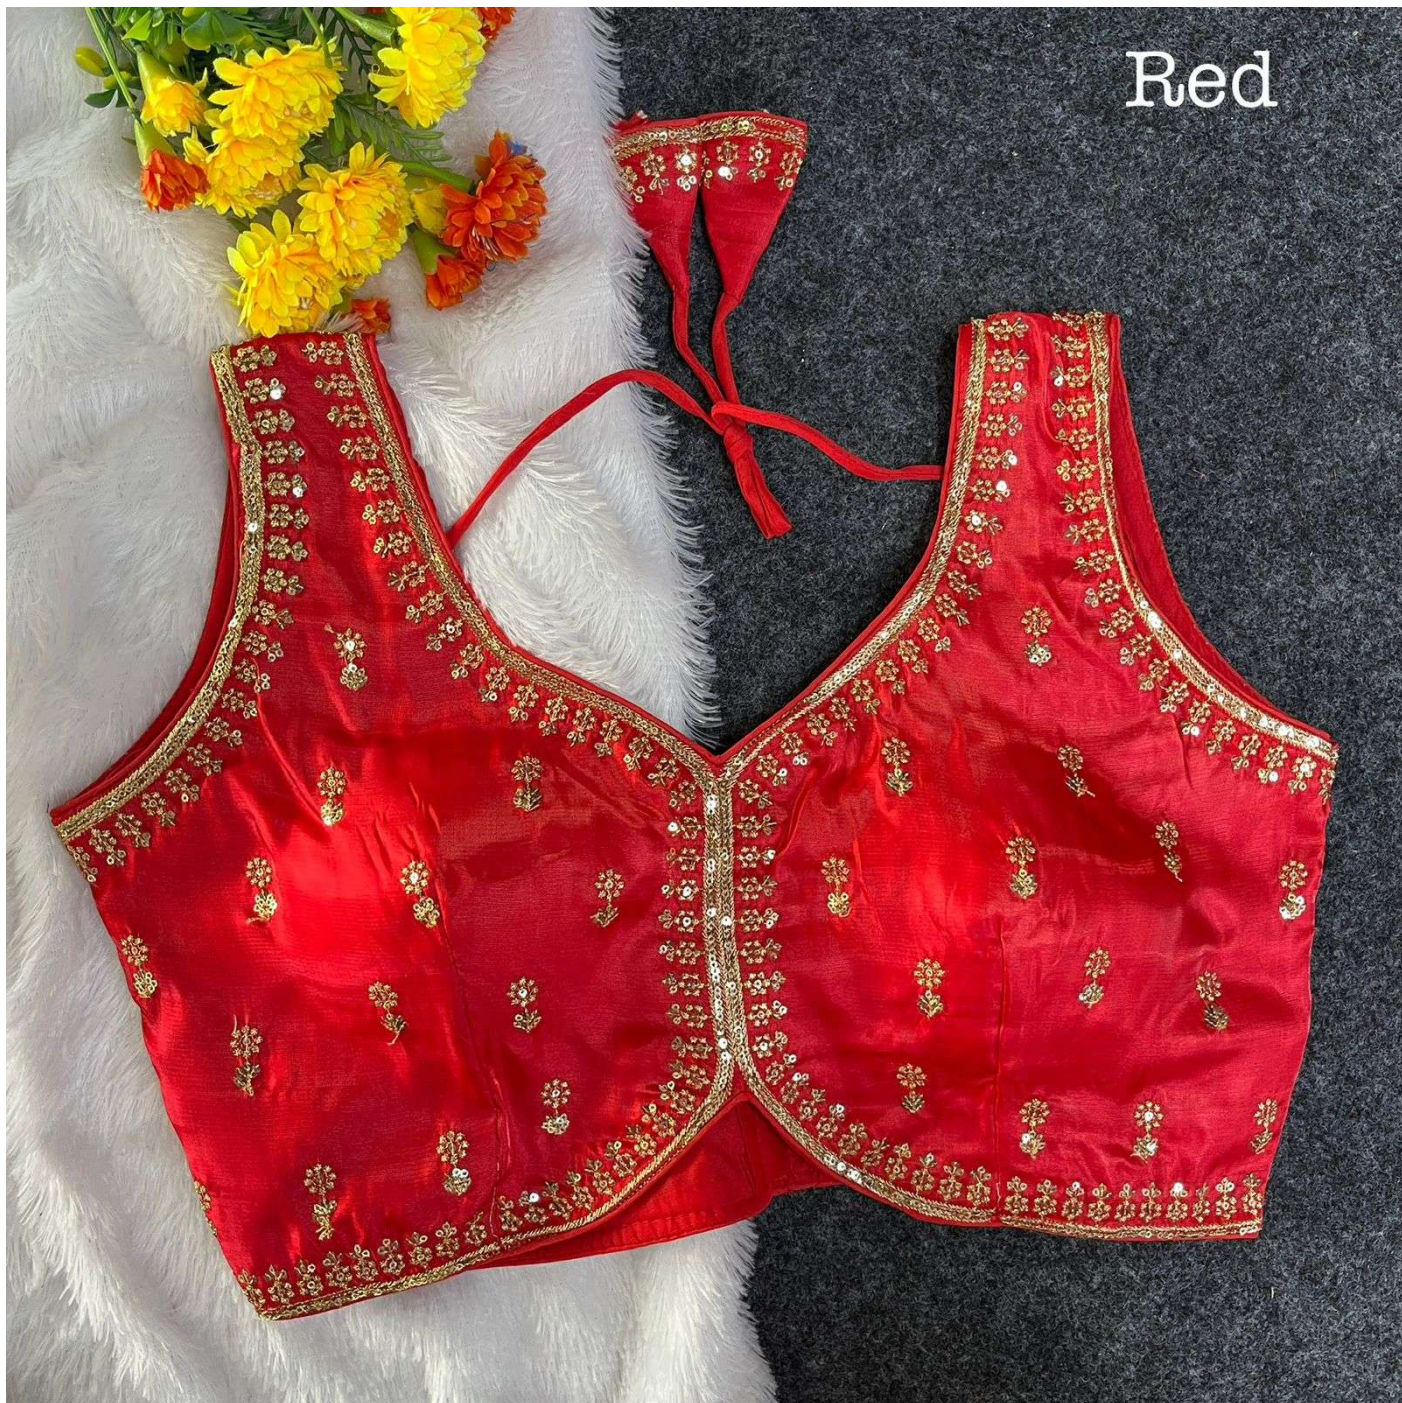

Back view

Back view

Morpeach

Chiku

Mustard Gold

Purple

Maroon

Rani

White

Wine

Red

Yellow

Navy Blue

# Z.C A Cut

Levender

Sky

Onion

With 10, Inch  
Work Sleeve

Black

Green