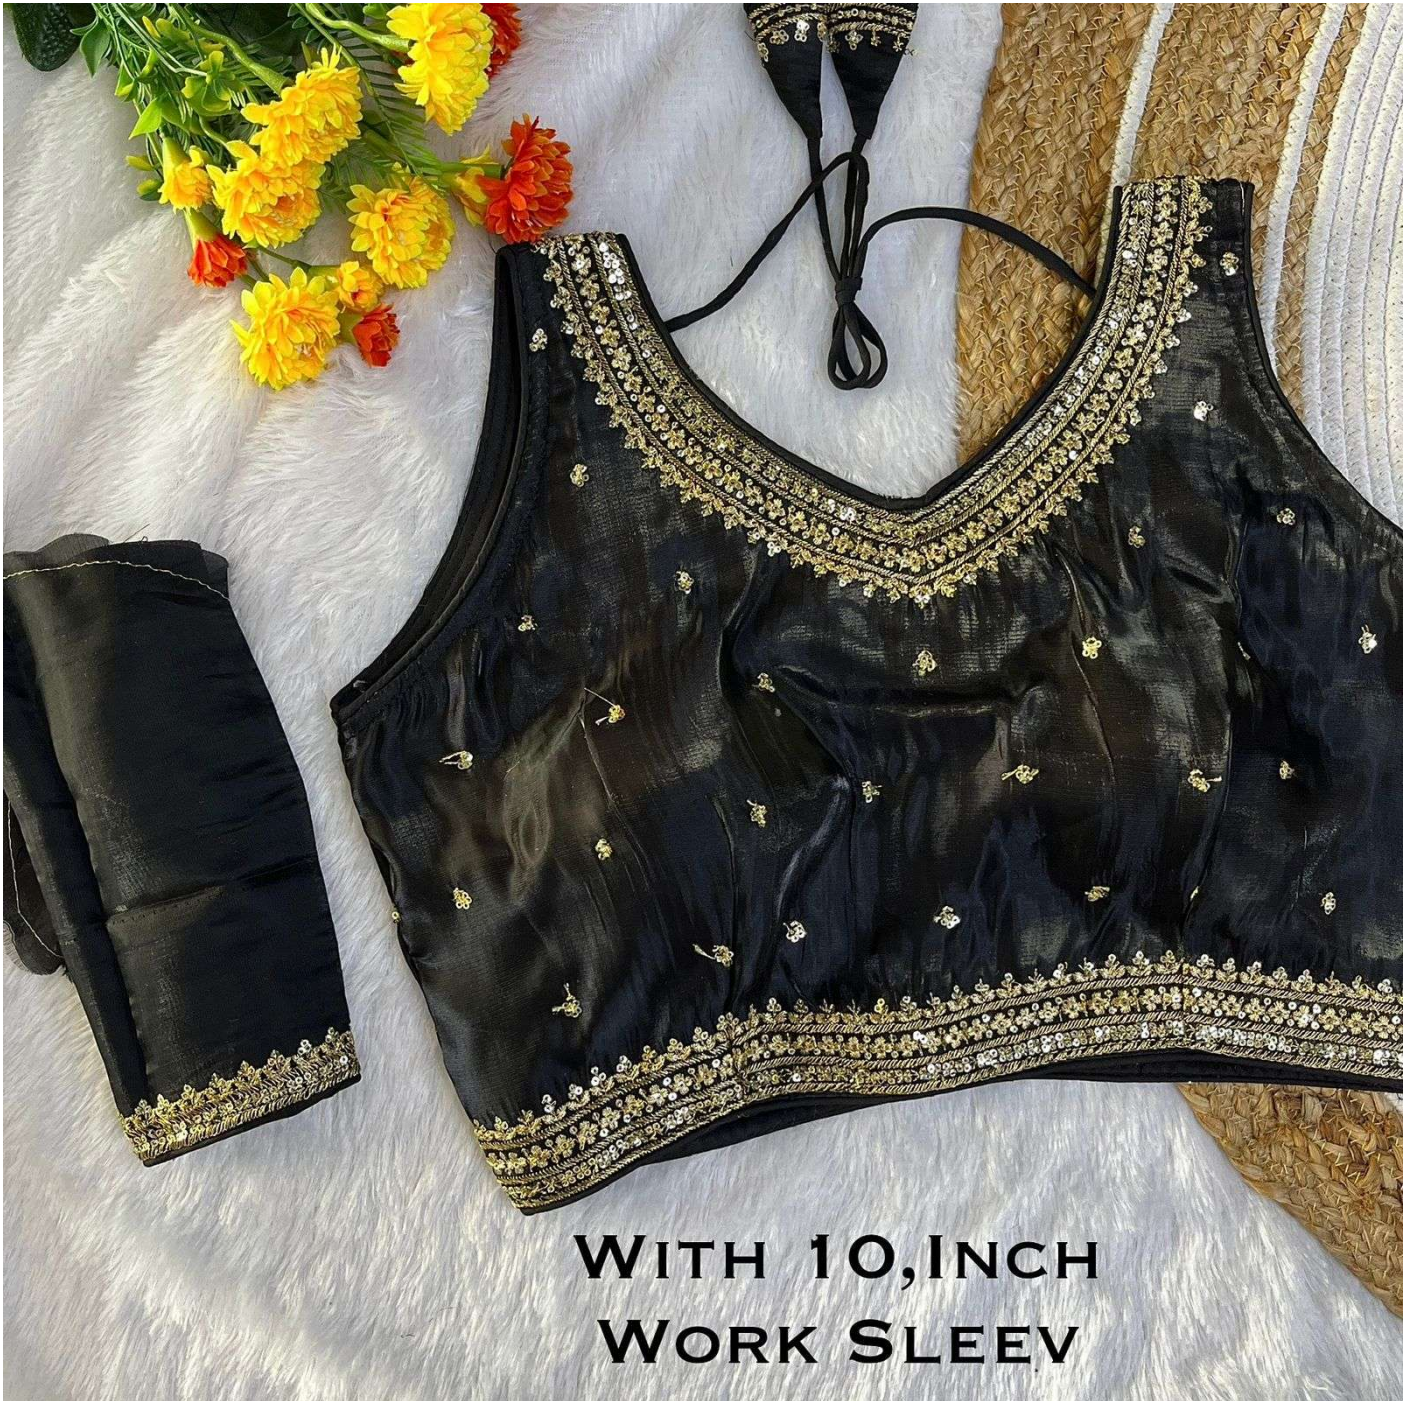

PURPLE

**WITH 10, INCH  
WORK SLEEVE**

**BLACK**

PURPLE

**BACK VIEW**

ONION

**MAROON**

**SKY**