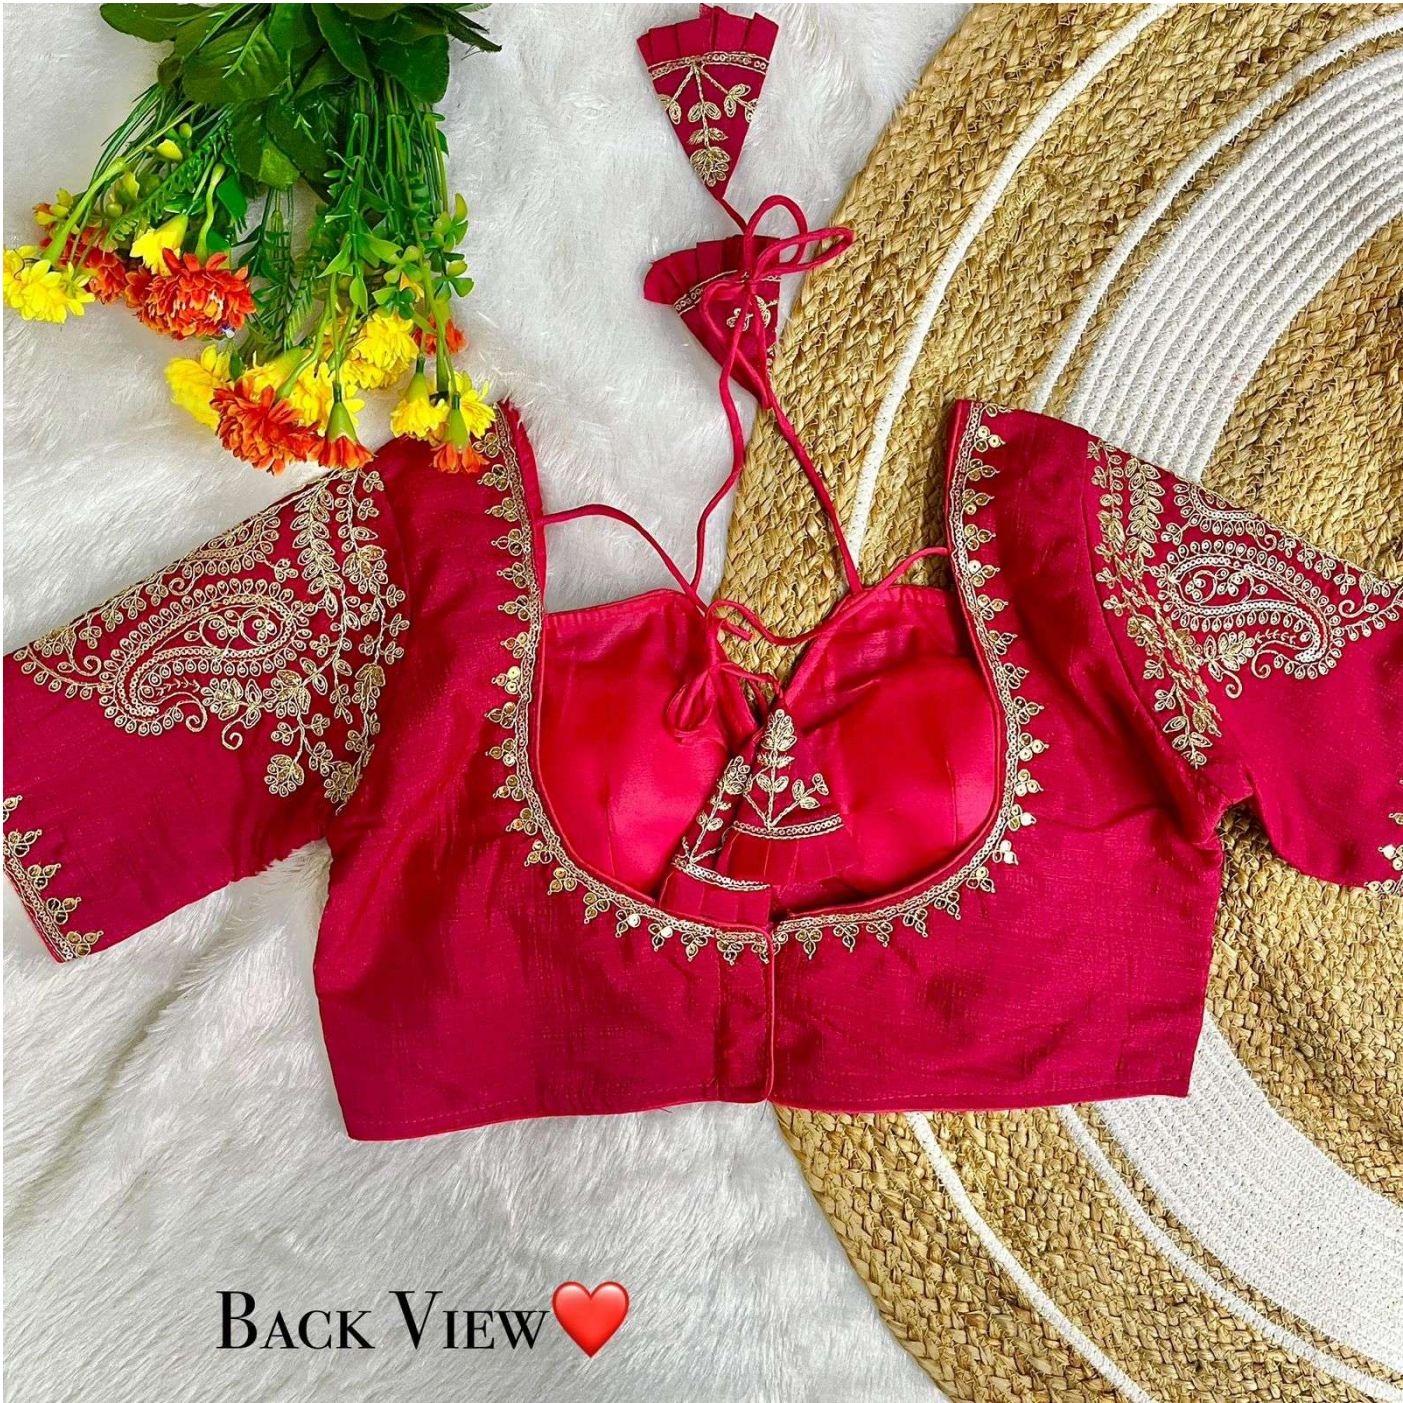

BOTTAL GREEN 

WHITE ❤️

WINE ❤️

NAVY BLUE ❤️

BOTTAL GREEN 

LEVENDER 

BACK VIEW 

RED 

**Black** ❤️

MAROON ❤️

RANI PINK 

SKY 

PURPLE ❤️

CHIKU 

ONION 

MEHENDI 