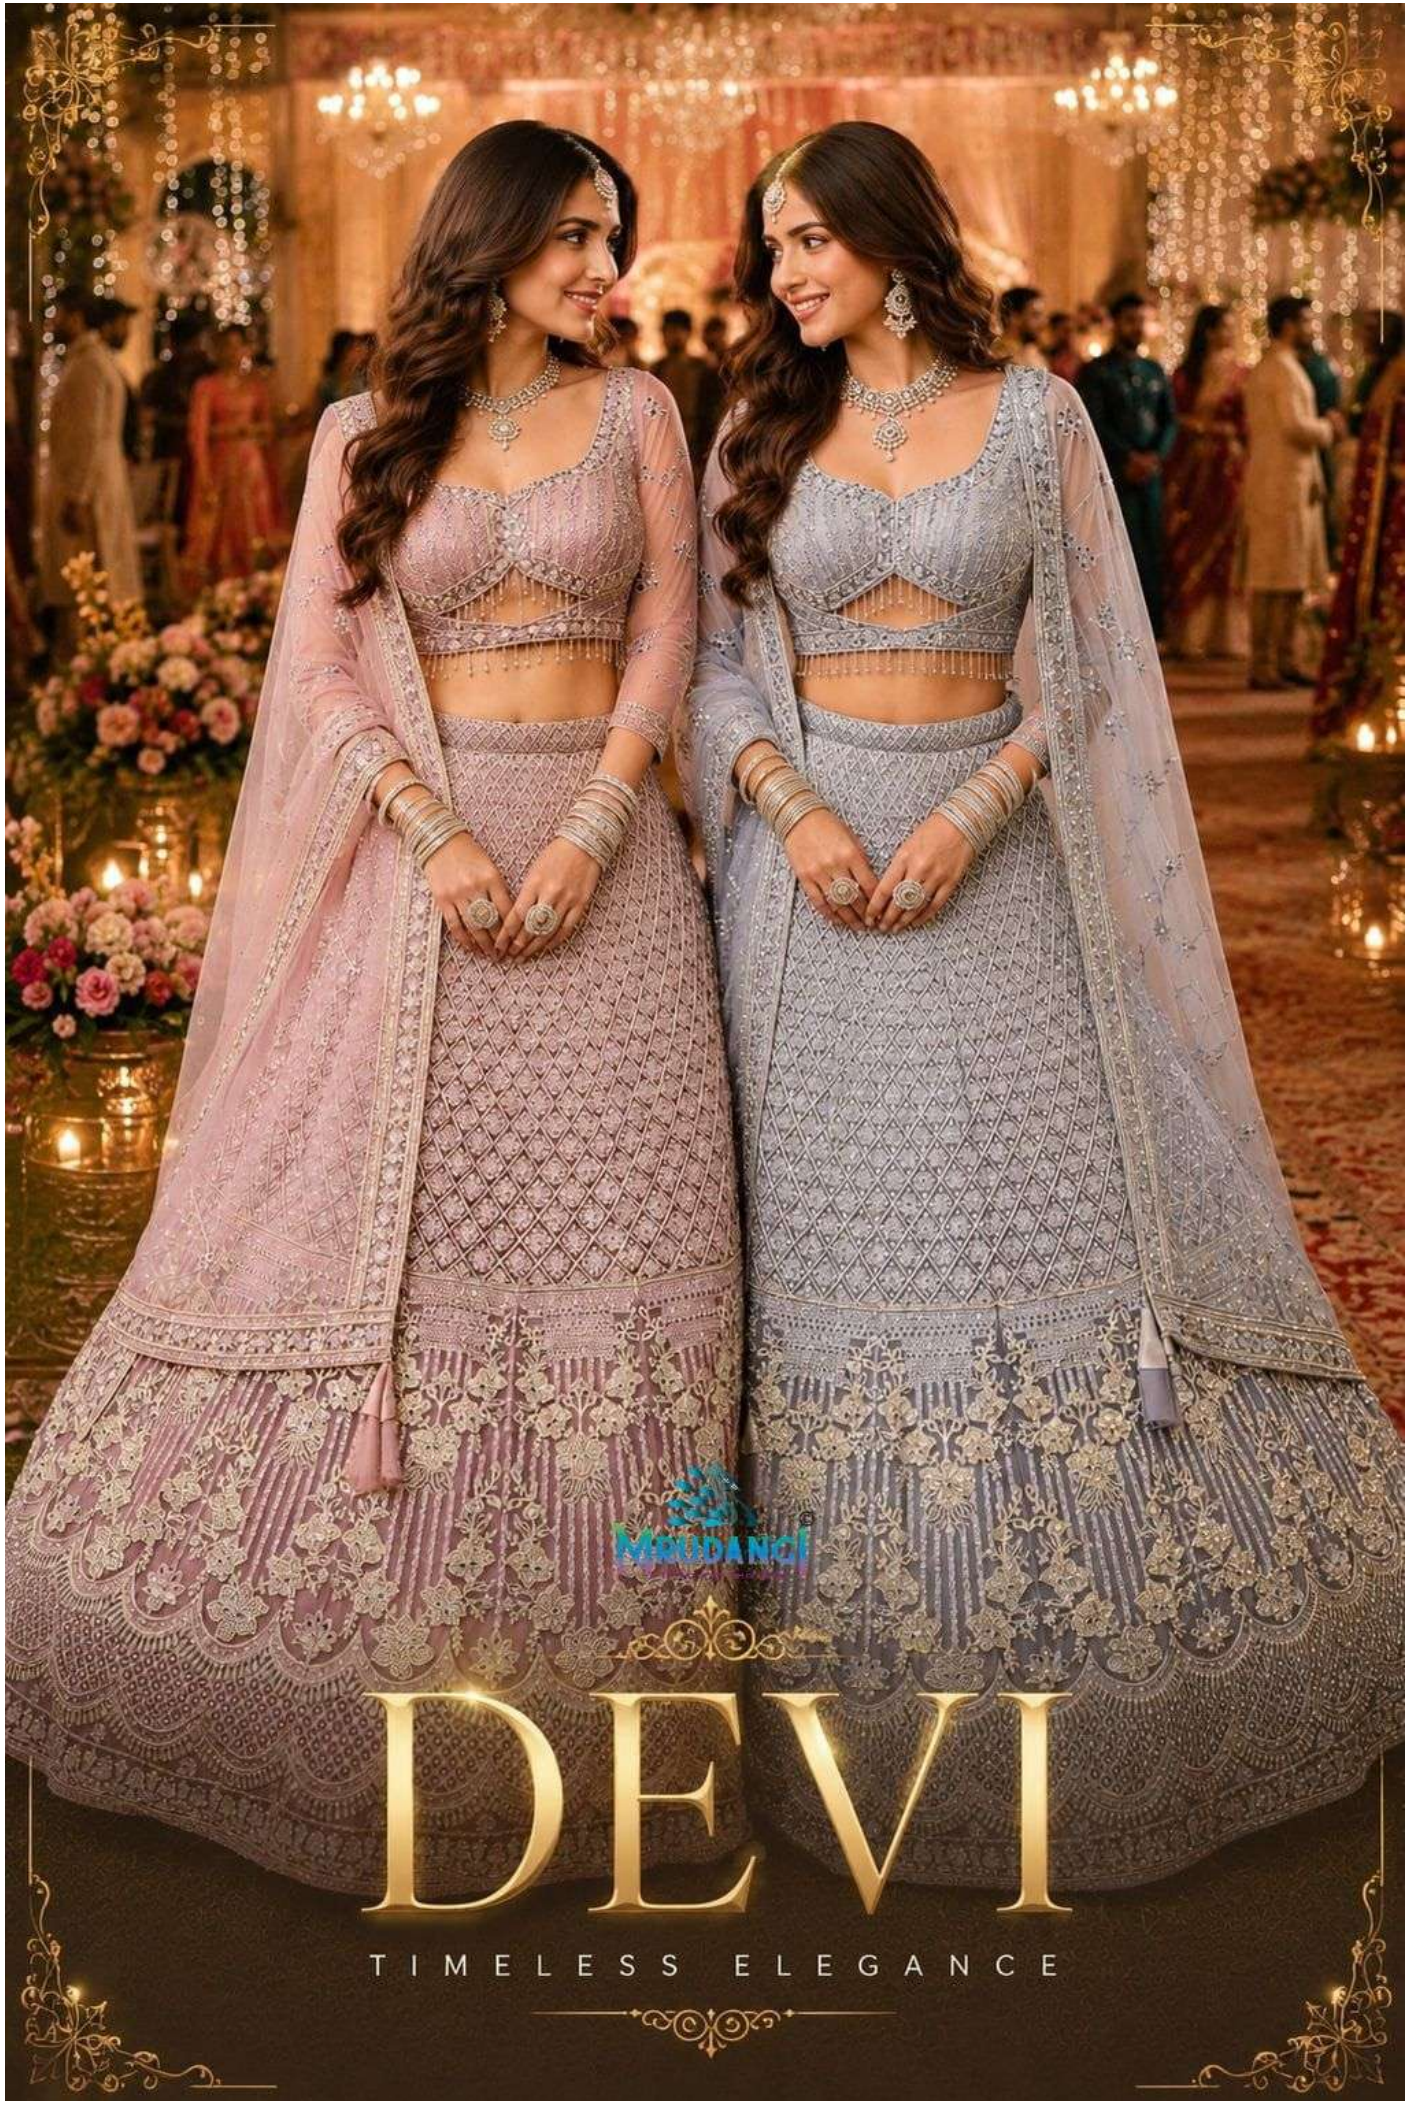

MRUDANCI

DEVI

T I M E L E S S   E L E G A N C E