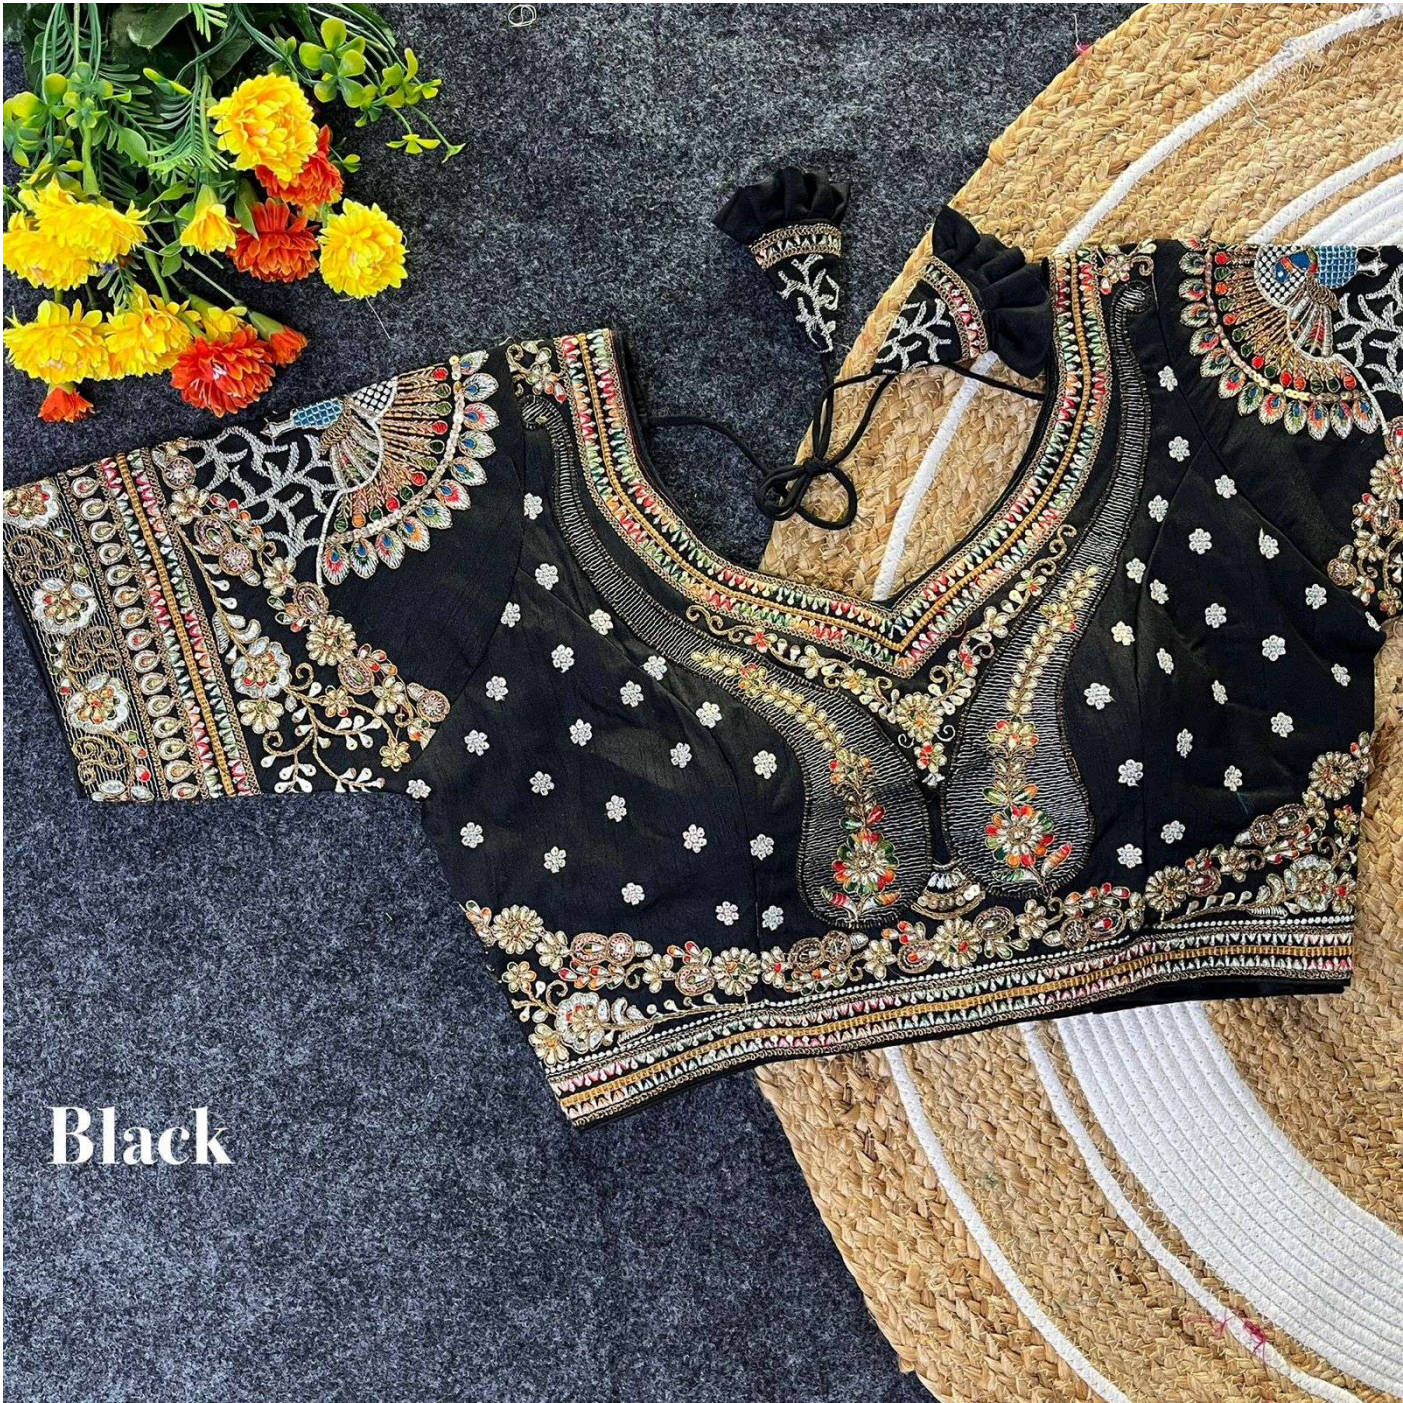

Maroon

Maroon

Red

Rani

Back View

# Double Peacock-2

Wine

Chiku

Black

Green

White