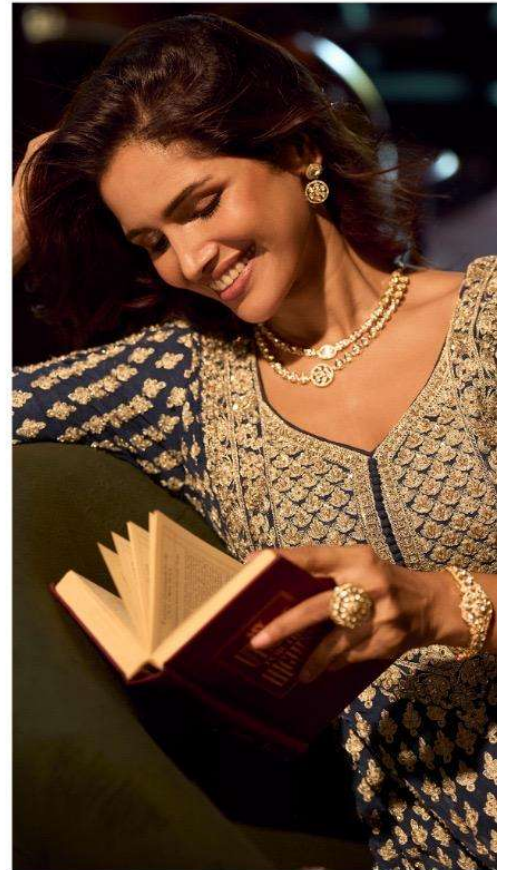

Born For
THE SPOTLIGHT