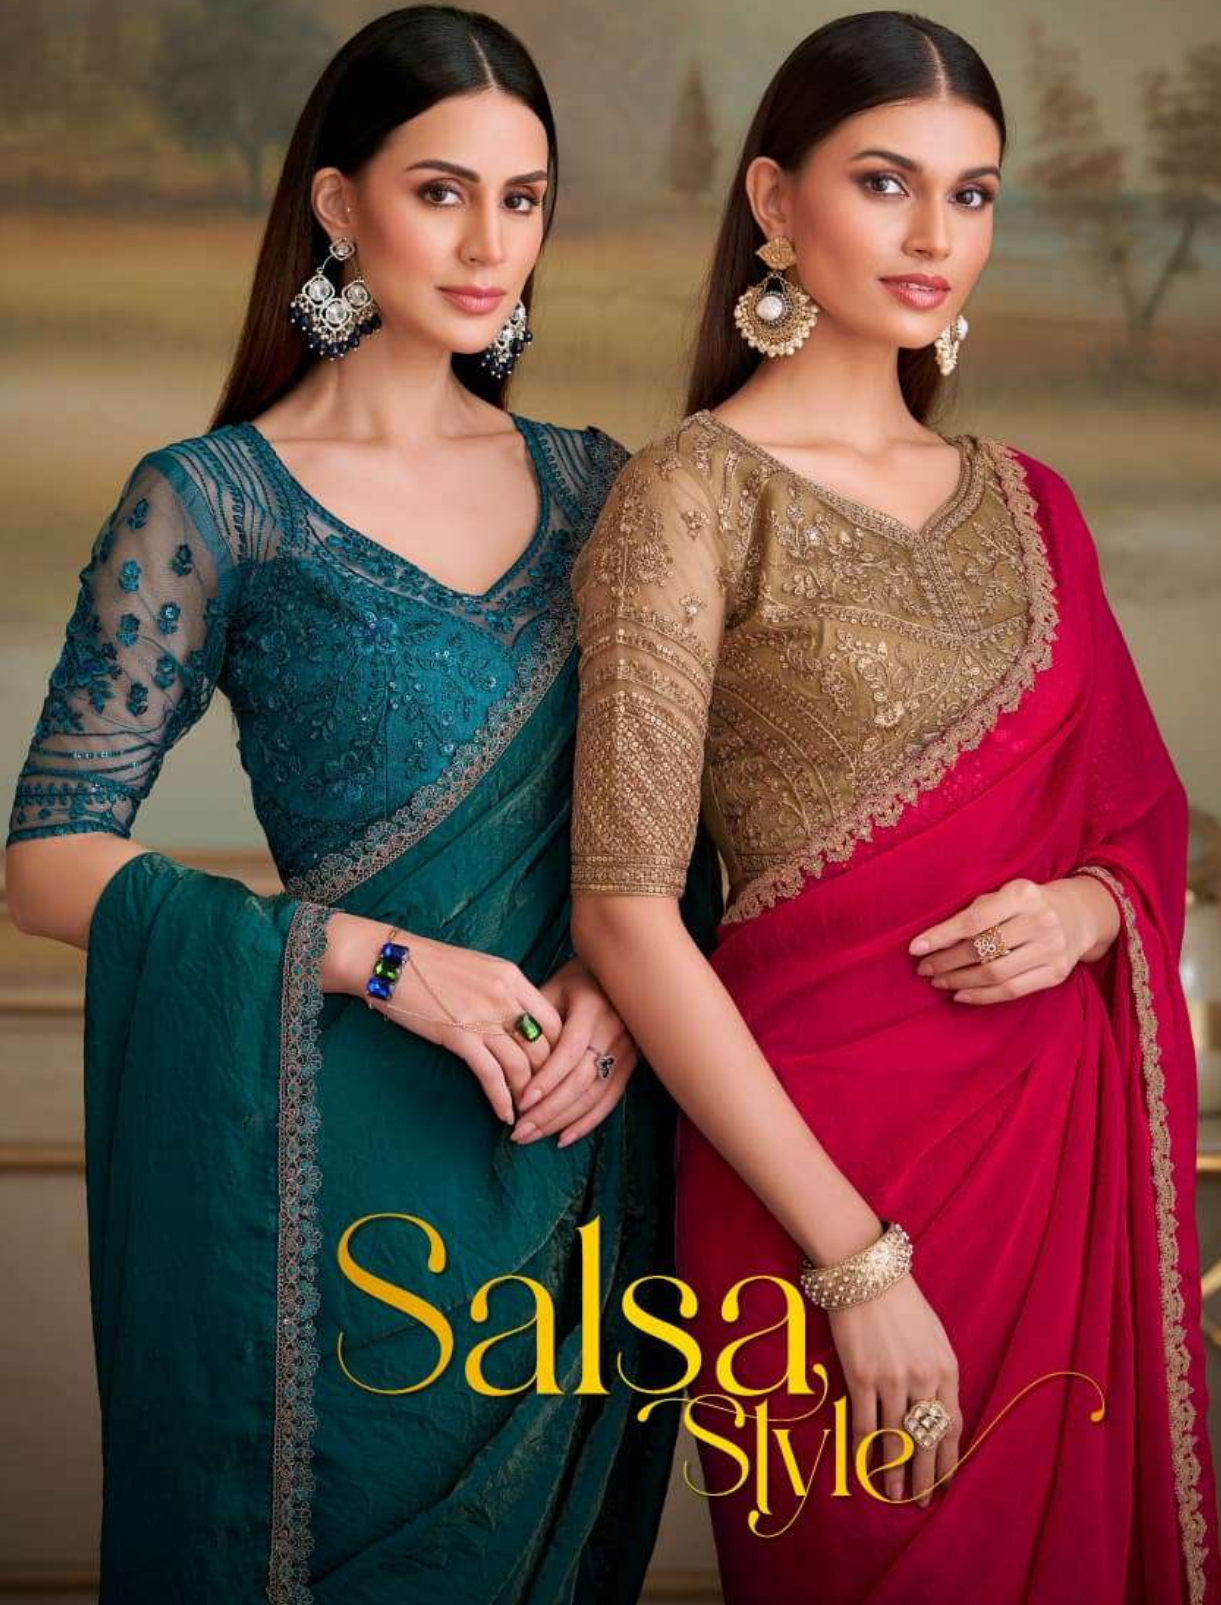

Salsa
Style