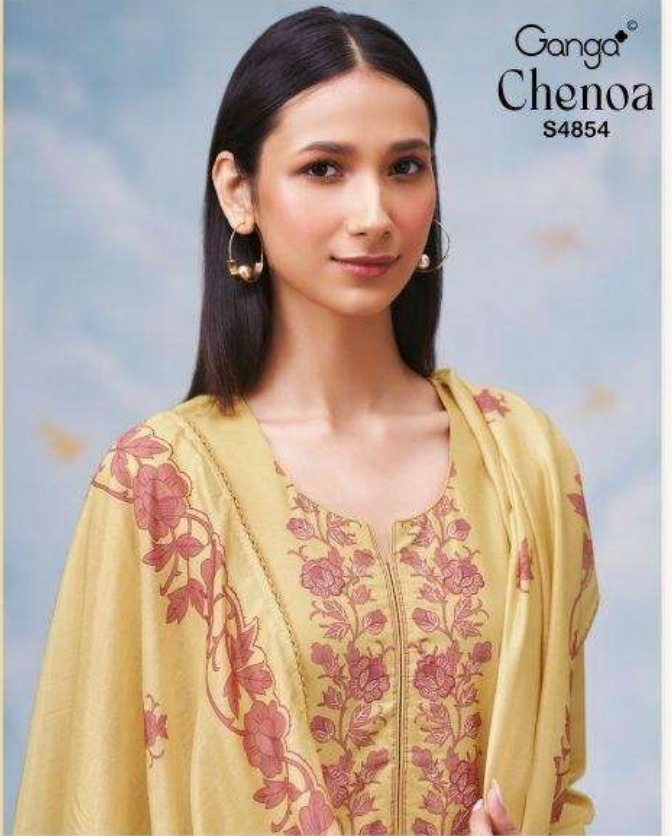

Ganga[®]
Chenoa
S4854

Ganga[®]

S4854-C

Ganga[®]
Chenoa
S4854

Ganga[®]
S4854-D

Ganga®

Ganga®
Chenoa
S4854

Chenoa
S4854

DESCRIPTION

~TOP~

PREMIUM COTTON PRINTED WITH HAND EMBROIDERY,
STONE WORK, CROCHET LACE BORDER ON
DAMAN & SLEEVES.

~BOTTOM~

PREMIUM COTTON SOLID COLOR.

~DUPATTA~

PREMIUM PURE BEMBERG LAWN PRINTED WITH
CROCHET LACE BORDER.