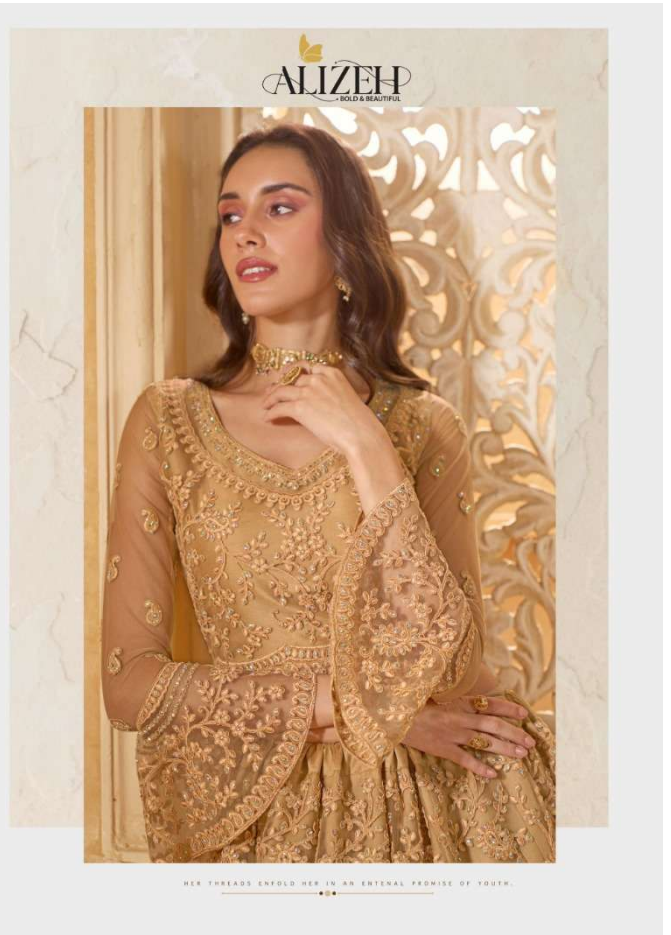

THE
White
BRIDE
VOL-2

DESCRIPTION:

FABRIC DESCRIPTION:

LEHENGA & CHOLI FABRIC- NET WITH SILK INNER

DUPATTA FABRIC - NET

- ❖ ALL LEHENGAS WITH 3 MTRS FLAIR, CANSAN & CANVAS ATTACHED
- ❖ WORK DESCRIPTION- CORDING & THREAD WORK WITH STONE WORK ALL OVER
- ❖ BLOUSE LENGTH- 16", BLOUSE WIDTH- 44" (CAN BE STITCHED UP TO 46" BUST)
 - ❖ LEHENGA LENGTH- 44" , LEHENGA WAIST- 44"

//1082-E//

ALIZEH
BOLD & BEAUTIFUL

HER THREADS ENFOLD HER IN AN ETERNAL PROMISE OF YOUTH.

Face Of the Year HER FACE ADORNES EVERY TELEVISION SCREEN ACROSS THE COUNTRY, AND INDEED THE WORLD.

Opulent Charm

THERE LIVED A KING WHO THOUGHT HE HAD ALL THE RICHES OF THE LAND.