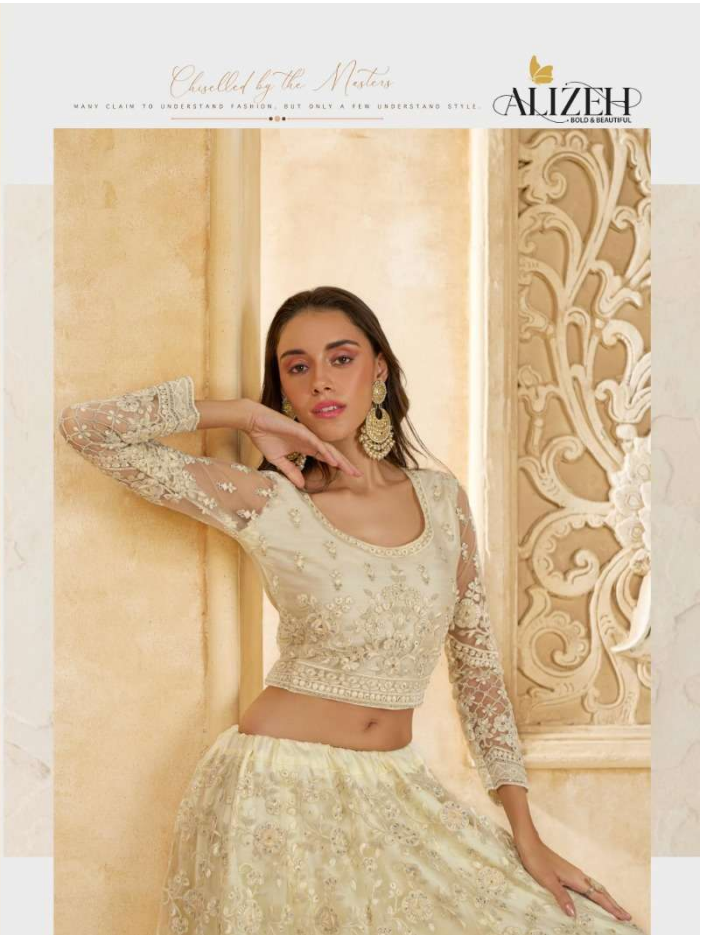

//1083-D//

//1083-E//

//1084-D//

//1084-E//

//1083-D//

Chiselled by the Masters
MANY CLAIM TO UNDERSTAND FASHION, BUT ONLY A FEW UNDERSTAND STYLE.

ALIZEH
BOLD & BEAUTIFUL

ALIZEE
BOLD & BEAUTIFUL

THE
White
BRIDE
VOL-2

DESCRIPTION:

FABRIC DESCRIPTION:

LEHENGA & CHOLI FABRIC- NET WITH SILK INNER

DUPATTA FABRIC - NET

- ❖ ALL LEHENGAS WITH 3 MTRS FLAIR, CANSAN & CANVAS ATTACHED
- ❖ WORK DESCRIPTION- CORDING & THREAD WORK WITH STONE WORK ALL OVER
- ❖ BLOUSE LENGTH- 16", BLOUSE WIDTH- 44" (CAN BE STITCHED UP TO 46" BUST)
 - ❖ LEHENGA LENGTH- 44" , LEHENGA WAIST- 44"

//1082-E//

ALIZEH
BOLD & BEAUTIFUL

HER THREADS ENFOLD HER IN AN ETERNAL PROMISE OF YOUTH.

Face Of the Year HER FACE ADORNES EVERY TELEVISION SCREEN ACROSS THE COUNTRY, AND INDEED THE WORLD.

Opulent Charm

THERE LIVED A KING WHO THOUGHT HE HAD ALL THE RICHES OF THE LAND.