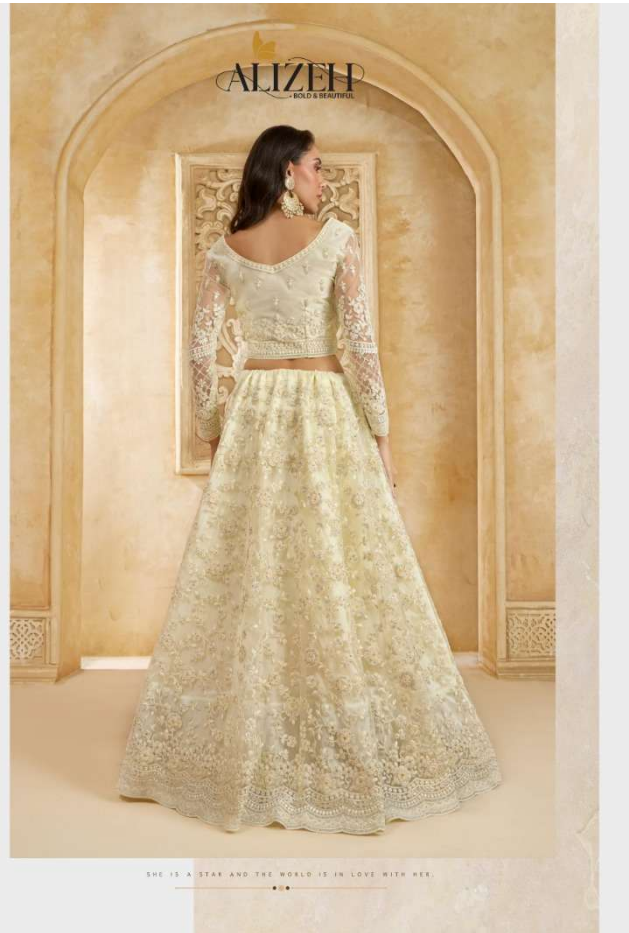

//1075-E//

ALIZEH
BOLD & BEAUTIFUL

BUT SHE SMILES. UNBOTHERED, SHE HAS MASTERED THE ART OF ETERNAL BEAUTY

//1083-E//

ALIZE
SALWAR SUIT

Eternal Magic

FABRICATION: STYLISH, WINTER, ELEGANT, COMFORT

//1083-E//

THE
White
BRIDE
VOL-2

DESCRIPTION:

FABRIC DESCRIPTION:

LEHENGA & CHOLI FABRIC- NET WITH SILK INNER

DUPATTA FABRIC - NET

- ❖ ALL LEHENGAS WITH 3 MTRS FLAIR, CANSAN & CANVAS ATTACHED
- ❖ WORK DESCRIPTION- CORDING & THREAD WORK WITH STONE WORK ALL OVER
- ❖ BLOUSE LENGTH- 16", BLOUSE WIDTH- 44" (CAN BE STITCHED UP TO 46" BUST)
 - ❖ LEHENGA LENGTH- 44" , LEHENGA WAIST- 44"