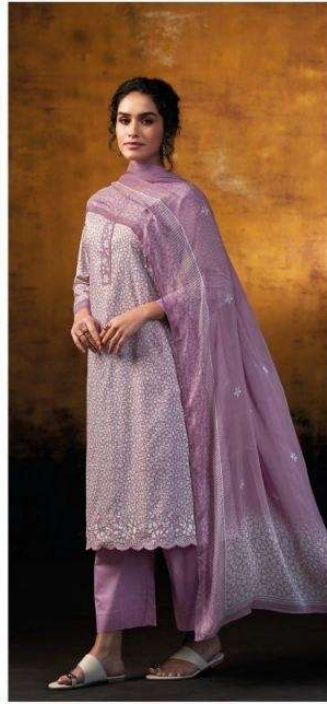

S4811-B

Ganga®
Ramya
S4811- A/B/C/D