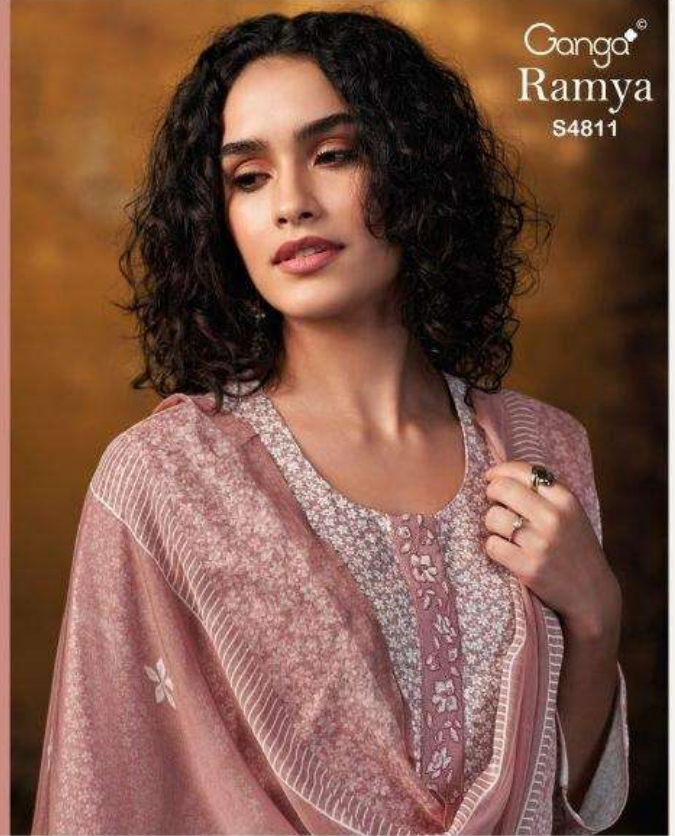

Ganga[®]

S4811-A

Ganga[®]

S4811-A

Ganga[®]

S4811-A

Ganga®

Ganga®
Ramya
S4811

Ramya
S4811

—DESCRIPTION—

~TOP~

PREMIUM COTTON PRINTED WITH EMBROIDERY,
CUT WORK, EMBROIDERY LACE ON NECK.

~BOTTOM~

PREMIUM COTTON SOLID COLOR

~DUPATTA~

PREMIUM PURE CHIFFON PRINTED.