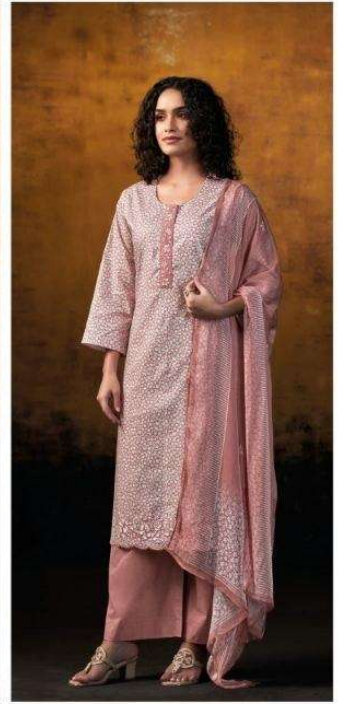

S4811-D

Ganga®
Ramya
S4811- A/B/C/D