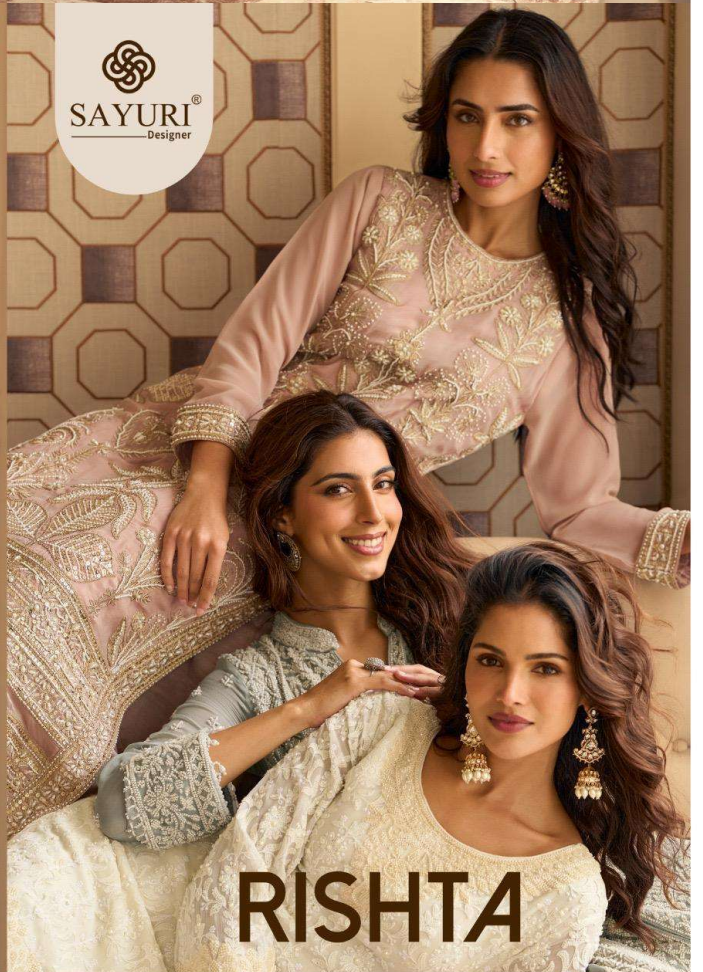

let your charm
spread the magic
while you
dress up and flaunt!

10163

SAYURI[®]
Designer

Full of
**“Tradition
yet stylish”**

glamour is the expression of confidence;
let your attitude speak!

10165

10163

10164

10165

SAYURI®
Designer

RISHTA

MJESTIC APPEAL

be the head turner princess adorning
aqua royal attire.

Trendy “*style edition*”

SAYURI[®]
— Designer

REIMAGINING CELEBRATIONS