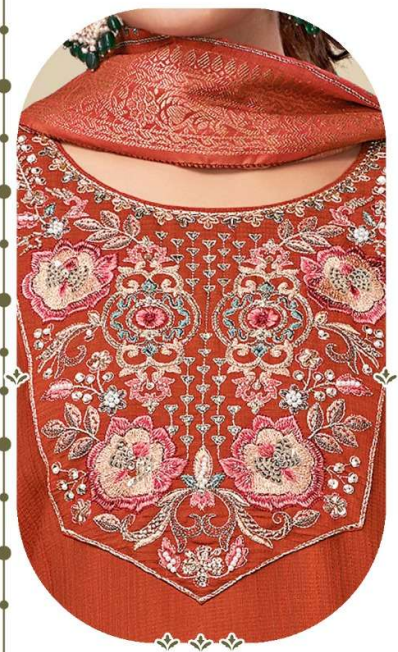

**SINHAN**  
FASHION MADE FOR QUEEN  
**D.NO.125**

**READYMADE SET**  
KURTI + PENT + DUPPTA  
• 3PSC •

**SINHAN**  
FASHION MADE FOR QUEEN  
**D.NO.125**

**READYMADE SET**  
KURTI + PENT + DUPPTA  
• 3PSC •