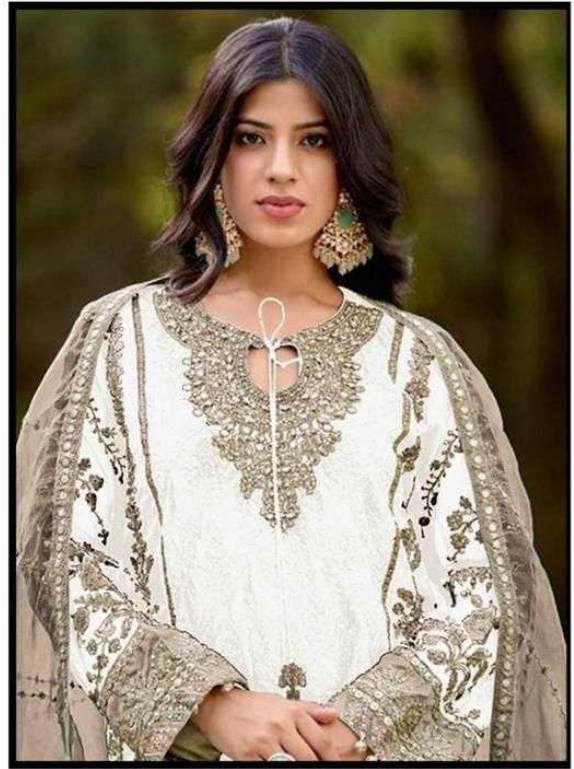

**TOP - JIMI CHU HEAVY EMBROIDERED
WITH HANDWORK**

PLAZO - JIMI CHU WITH EMB LACE

DUPATTA - NET HEAVY EMBROIDERED WITH LACE

142 F 1

BilqisTM
By Bilqis Sultana
PAKISTANI CONCEPT

**READYMADE COLLECTION
PLAZO
L-XL-XXL-XXXL**