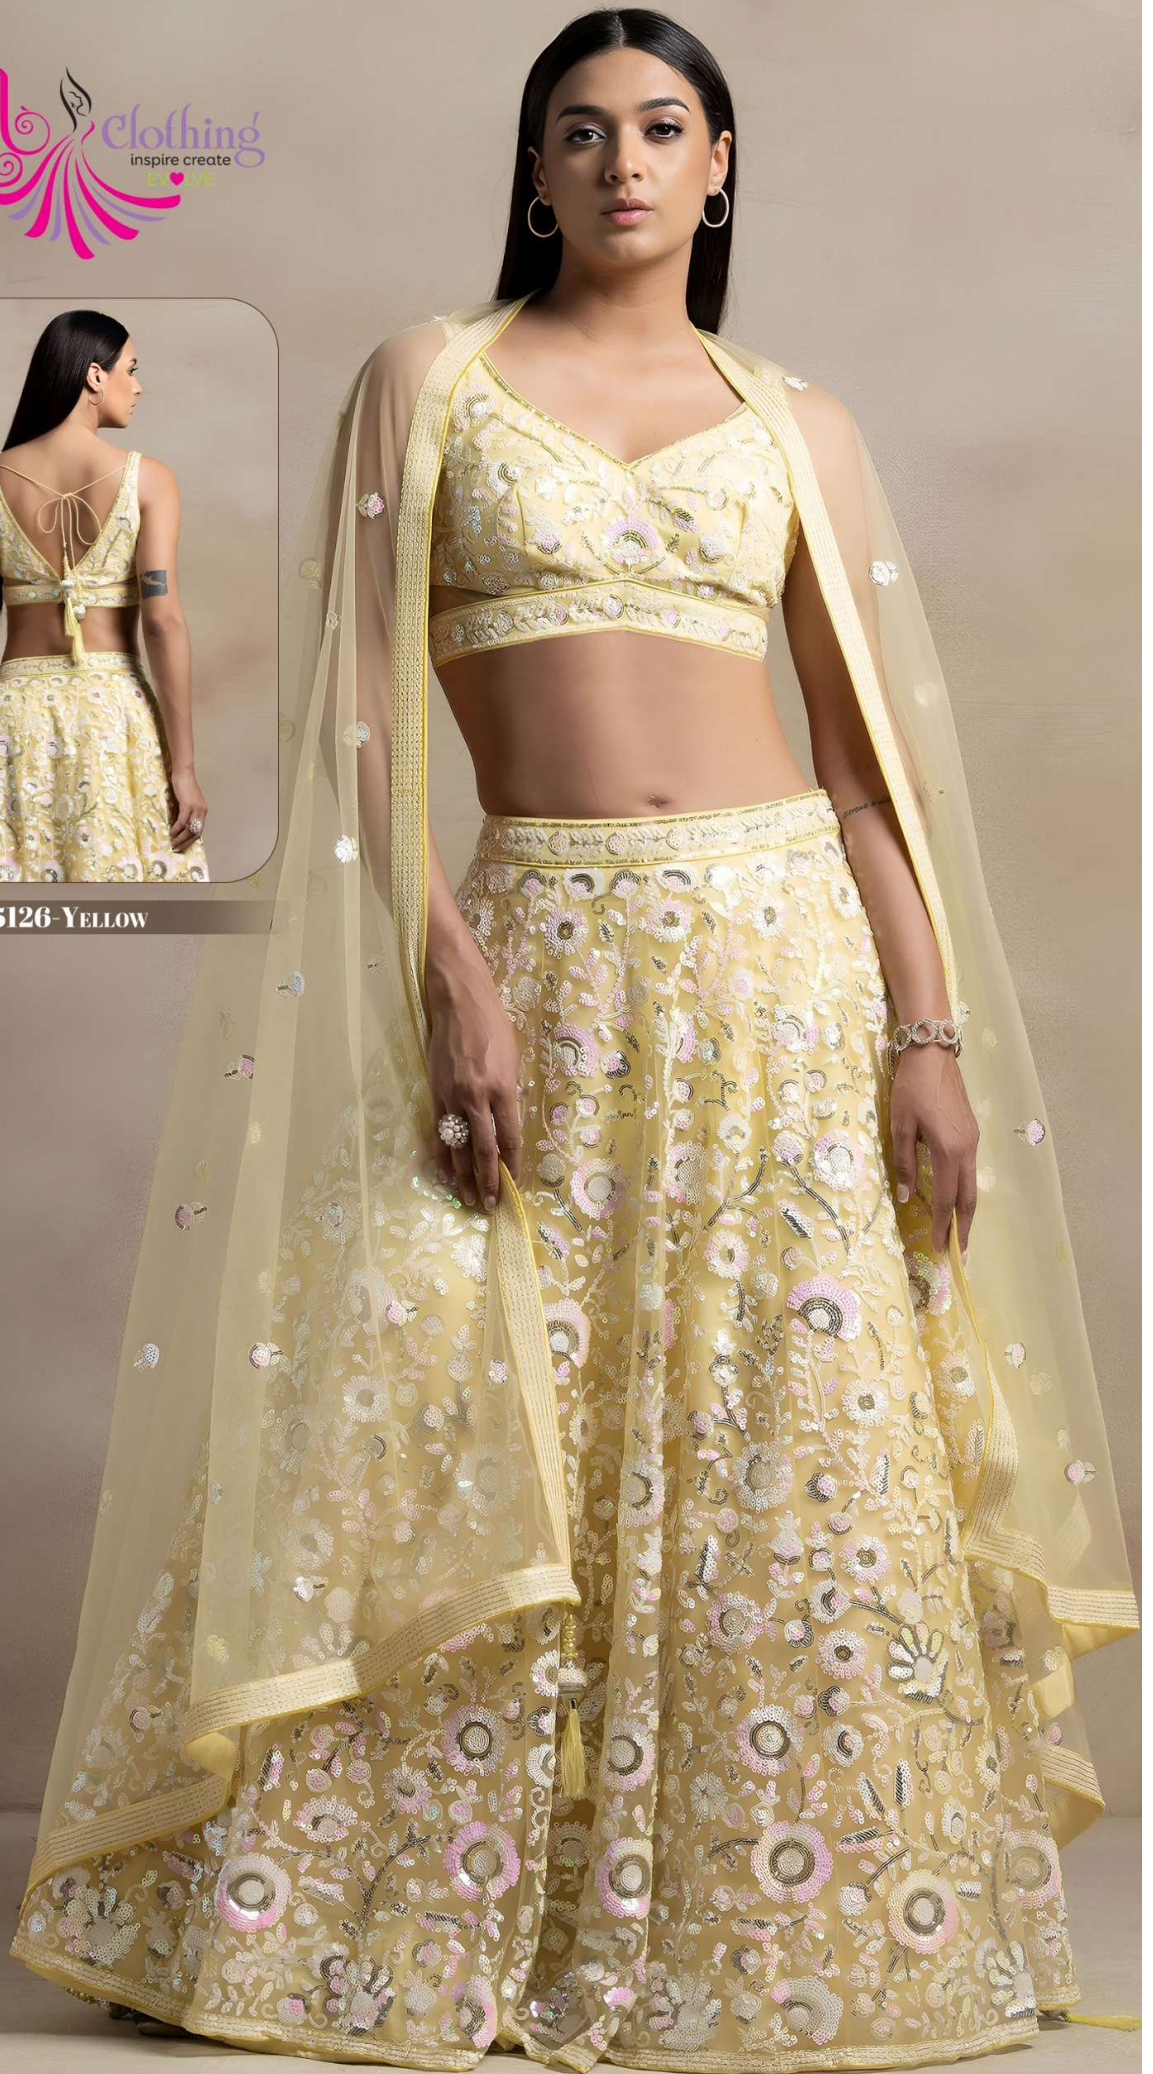

**Zeelo clothing**  
inspire create  
E LOVE

**5126-LAVENDER**

## VOL-35 by ZEEL CLOTHING

SKU/CODE	MAIN COLOR	BLOUSE FABRIC	LEHENGA FABRIC	DUPATTA FABRIC	BLOUSE SIZE (UNSTITCHED)	LEHENGA SIZE (SEMI-STITCHED)	WORK TYPE	PRICE (EXCLUDING GST AND SHIPPING )
5126-Blue	BLUE	SOFT NET	SOFT NET	SOFT NET	BLOUSE UP TO 42 (UNSTITCHED)	LEHENGA WAIST AND LENGTH UP TO 42	Thread and Multiple Sequins Embroidery Work	3000/- (FLAT)
5126-Lavender	LAVENDER	SOFT NET	SOFT NET	SOFT NET	BLOUSE UP TO 42 (UNSTITCHED)	LEHENGA WAIST AND LENGTH UP TO 42	Thread and Multiple Sequins Embroidery Work	3000/- (FLAT)
5126-Pink	PINK	SOFT NET	SOFT NET	SOFT NET	BLOUSE UP TO 42 (UNSTITCHED)	LEHENGA WAIST AND LENGTH UP TO 42	Thread and Multiple Sequins Embroidery Work	3000/- (FLAT)
5126-Yellow	YELLOW	SOFT NET	SOFT NET	SOFT NET	BLOUSE UP TO 42 (UNSTITCHED)	LEHENGA WAIST AND LENGTH UP TO 42	Thread and Multiple Sequins Embroidery Work	3000/- (FLAT)

**Zeel Clothing**  
inspire create  
love

**5126-PINK**

5126-YELLOW

5126-YELLOW

**5126-LAVENDER**

5126-BLUE

**VOL-35**