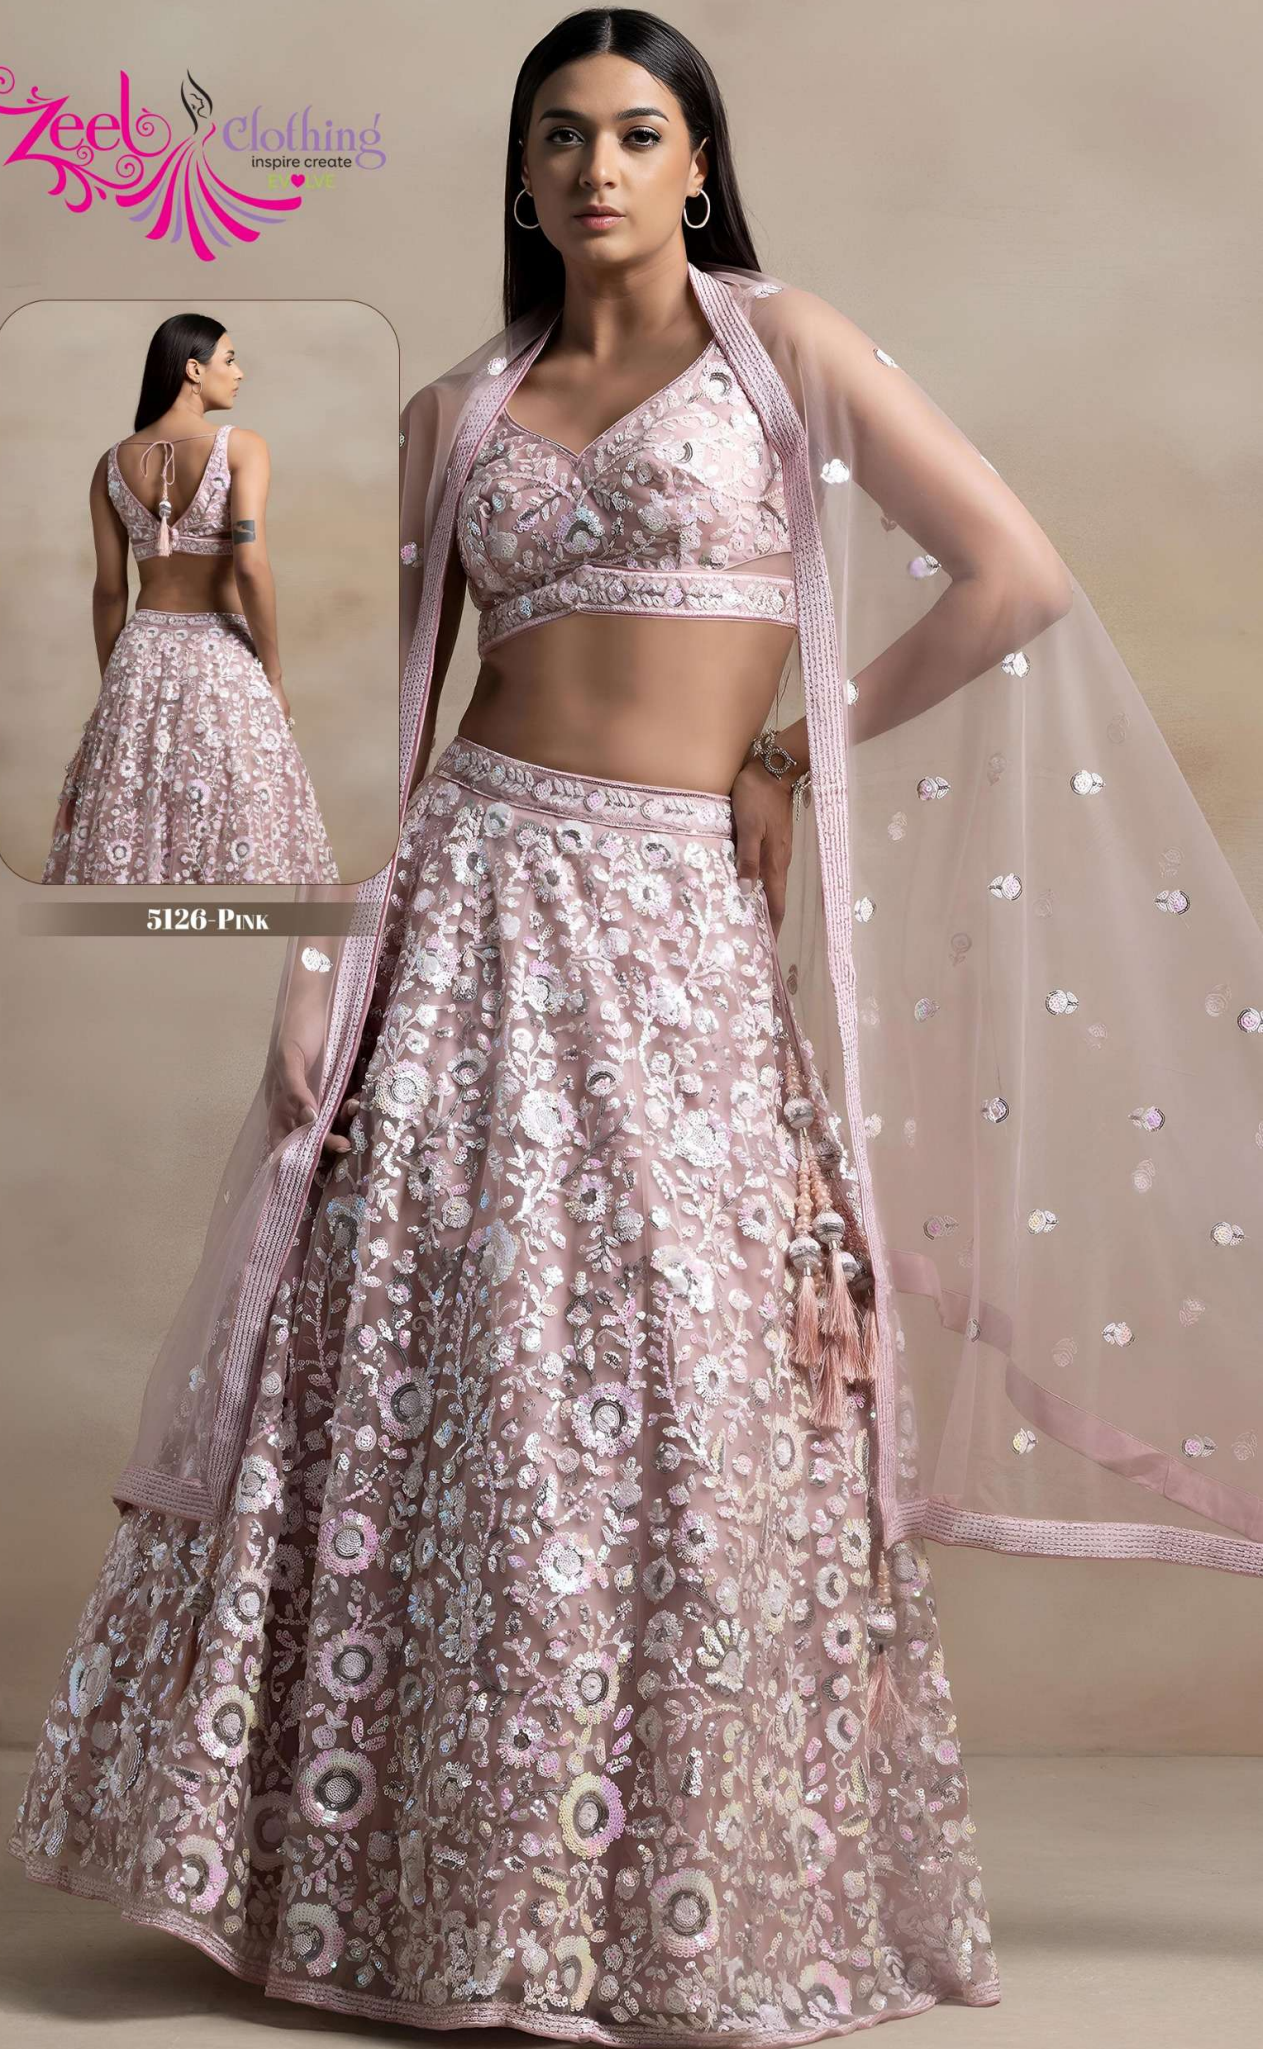

Zeel Clothing
inspire create
love

5126-PINK