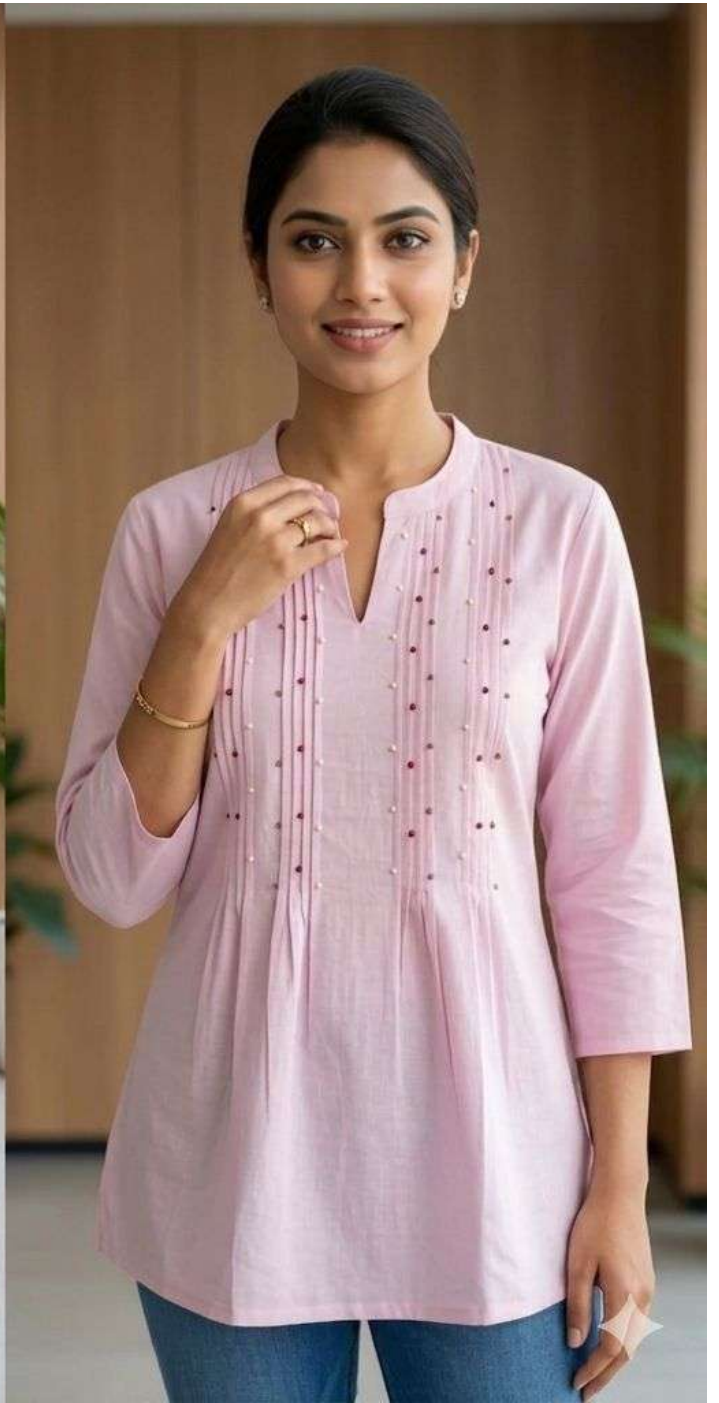

**Pure Cotton Flex  
Tunic Top  
With pintex work  
Size: S(38) to XXL(46)  
Length: 30" inche**

**Pure Cotton Flex**

**Tunic Top**

**With pintex work**

**Size: S(38) to XXL(46)**

**Length: 30" inche**

**Pure Cotton Flex  
Tunic Top  
With pintex work  
Size: S(38) to XXL(46)  
Length: 30" inche**

**Pure Cotton Flex  
Tunic Top  
With pintex work  
Size: S(38) to XXL(46)  
Length: 30" inch**

**Pure Cotton Flex  
Tunic Top  
With pintex work  
Size: S(38) to XXL(46)  
Length: 30'' inche**