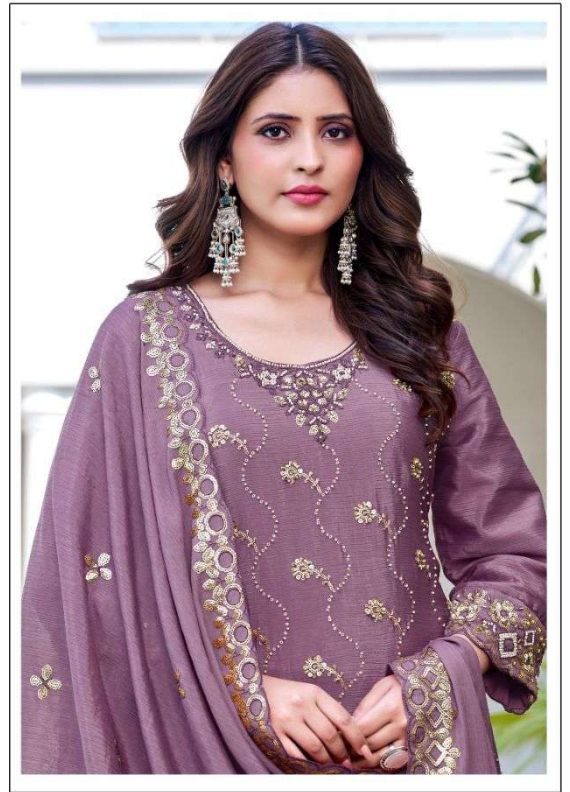

BilqisTM
By Bilqis Sultana
PAKISTANI CONCEPT

**READYMADE COLLECTION
PLAZO**

XL- XXL-XXXL

TOP - CHINON HEAVY BEADS EMBROIDERED

PLAZO - CHINON BEADS EMBROIDERED

DUPATTA - CHINON HEAVY EMBROIDERED

267 C

**READYMADE COLLECTION
PLAZO
XL- XXL-XXXL**

**TOP - CHINON HEAVY BEADS EMBROIDERED
PLAZO - CHINON BEADS EMBROIDERED
DUPATTA - CHINON HEAVY EMBROIDERED**

267 B

BilqisTM
By Bilqis Sultana
PAKISTANI CONCEPT

**READYMADE COLLECTION
PLAZO
XL- XXL-XXXL**