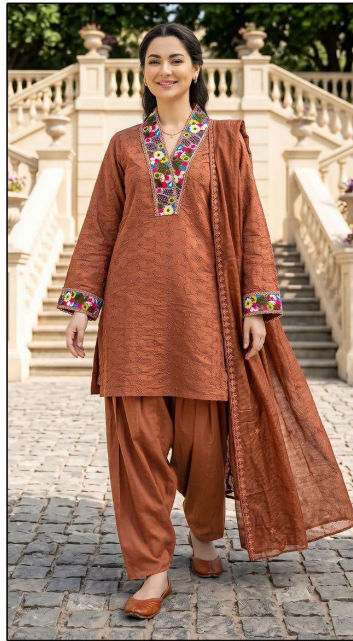

Shree[©]
FABS

SR-2509-C

CELEBRITY
CHOICE

READY MADE
COTTON COLLECTION
(FARSHI BOTTOM)

SR-2509-B

CELEBRITY
CHOICE

READY MADE
COTTON COLLECTION
(FARSHI BOTTOM)

SR-2509

SR-2509-B

CELEBRITY
CHOICE

READY MADE
COTTON COLLECTION
(FARSHI BOTTOM)

SR-2509-C

SR-2509-D

SR-2509-D

CELEBRITY
CHOICE

READY MADE
COTTON COLLECTION
(FARSHI BOTTOM)

SR-2509

CELEBRITY
CHOICE

READY MADE
COTTON COLLECTION
(FARSHI BOTTOM)