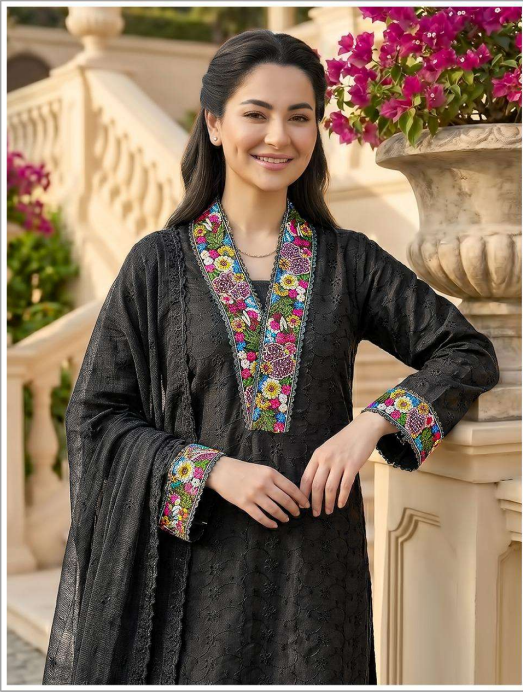

Shree[©]
FABS

SR-2509-C

CELEBRITY
CHOICE

READY MADE
COTTON COLLECTION
(FARSHI BOTTOM)

SR-2509-B

CELEBRITY
CHOICE

READY MADE
COTTON COLLECTION
(FARSHI BOTTOM)

SR-2509

SR-2509-B

CELEBRITY
CHOICE

READY MADE
COTTON COLLECTION
(FARSHI BOTTOM)

SR-2509-C

SR-2509-D

SR-2509-D

CELEBRITY
CHOICE

READY MADE
COTTON COLLECTION
(FARSHI BOTTOM)

SR-2509

CELEBRITY
CHOICE

READY MADE
COTTON COLLECTION
(FARSHI BOTTOM)