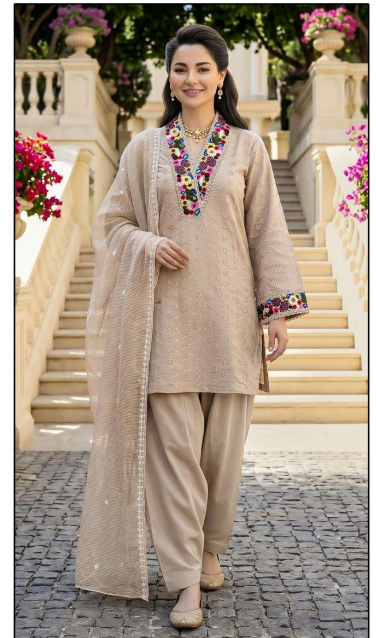

Shree[©]
FABS

SR-2509-C

CELEBRITY
CHOICE

READY MADE
COTTON COLLECTION
(FARSHI BOTTOM)

SR-2509-B

CELEBRITY
CHOICE

READY MADE
COTTON COLLECTION
(FARSHI BOTTOM)

SR-2509

SR-2509-B

CELEBRITY
CHOICE

READY MADE
COTTON COLLECTION
(FARSHI BOTTOM)

SR-2509-C

SR-2509-D

SR-2509-D

CELEBRITY
CHOICE

READY MADE
COTTON COLLECTION
(FARSHI BOTTOM)

SR-2509

CELEBRITY
CHOICE

READY MADE
COTTON COLLECTION
(FARSHI BOTTOM)