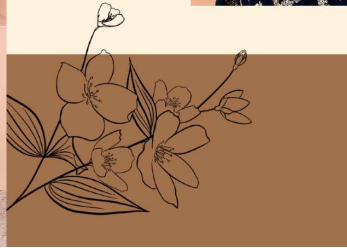

## VOL-33 by ZEEL CLOTHING

SKU/CODE	MAIN COLOR	BLOUSE FABRIC	LEHENGA FABRIC	DUPATTA FABRIC	BLOUSE SIZE (UNSTITCHED)	LEHENGA SIZE (SEMI-STITCHED)	WORK TYPE	PRICE (EXCLUDING GST (5%) AND SHIPPING )
7094-Black	BLACK	Georgette	Georgette	Soft Net	BLOUSE UP TO 42 (UNSTITCHED)	LEHENGA WAIST AND LENGTH UP TO 42	Zari and Sequins Embroidery Work	1800/- (FLAT)
7094-Blue	BLUE	Georgette	Georgette	Soft Net	BLOUSE UP TO 42 (UNSTITCHED)	LEHENGA WAIST AND LENGTH UP TO 42	Zari and Sequins Embroidery Work	1800/- (FLAT)
7094-Green	GREEN	Georgette	Georgette	Soft Net	BLOUSE UP TO 42 (UNSTITCHED)	LEHENGA WAIST AND LENGTH UP TO 42	Zari and Sequins Embroidery Work	1800/- (FLAT)
7094-Maroon	MAROON	Georgette	Georgette	Soft Net	BLOUSE UP TO 42 (UNSTITCHED)	LEHENGA WAIST AND LENGTH UP TO 42	Zari and Sequins Embroidery Work	1800/- (FLAT)
7094-Purple	PURPLE	Georgette	Georgette	Soft Net	BLOUSE UP TO 42 (UNSTITCHED)	LEHENGA WAIST AND LENGTH UP TO 42	Zari and Sequins Embroidery Work	1800/- (FLAT)

TOTAL DESIGNS : 5pcs / TOTAL AMOUNT RS : 9,000/- / AVERAGE RATE Rs 1,800/-

ALL RATES ARE FLAT NO DISCOUNT AND EXCLUDING OF GST(5%) AND SHIPPING

**7094-BLUE**

**7094-GREEN**

**7094-MAROON**

**Zeelo Clothing**  
inspire create  
EVOLVE