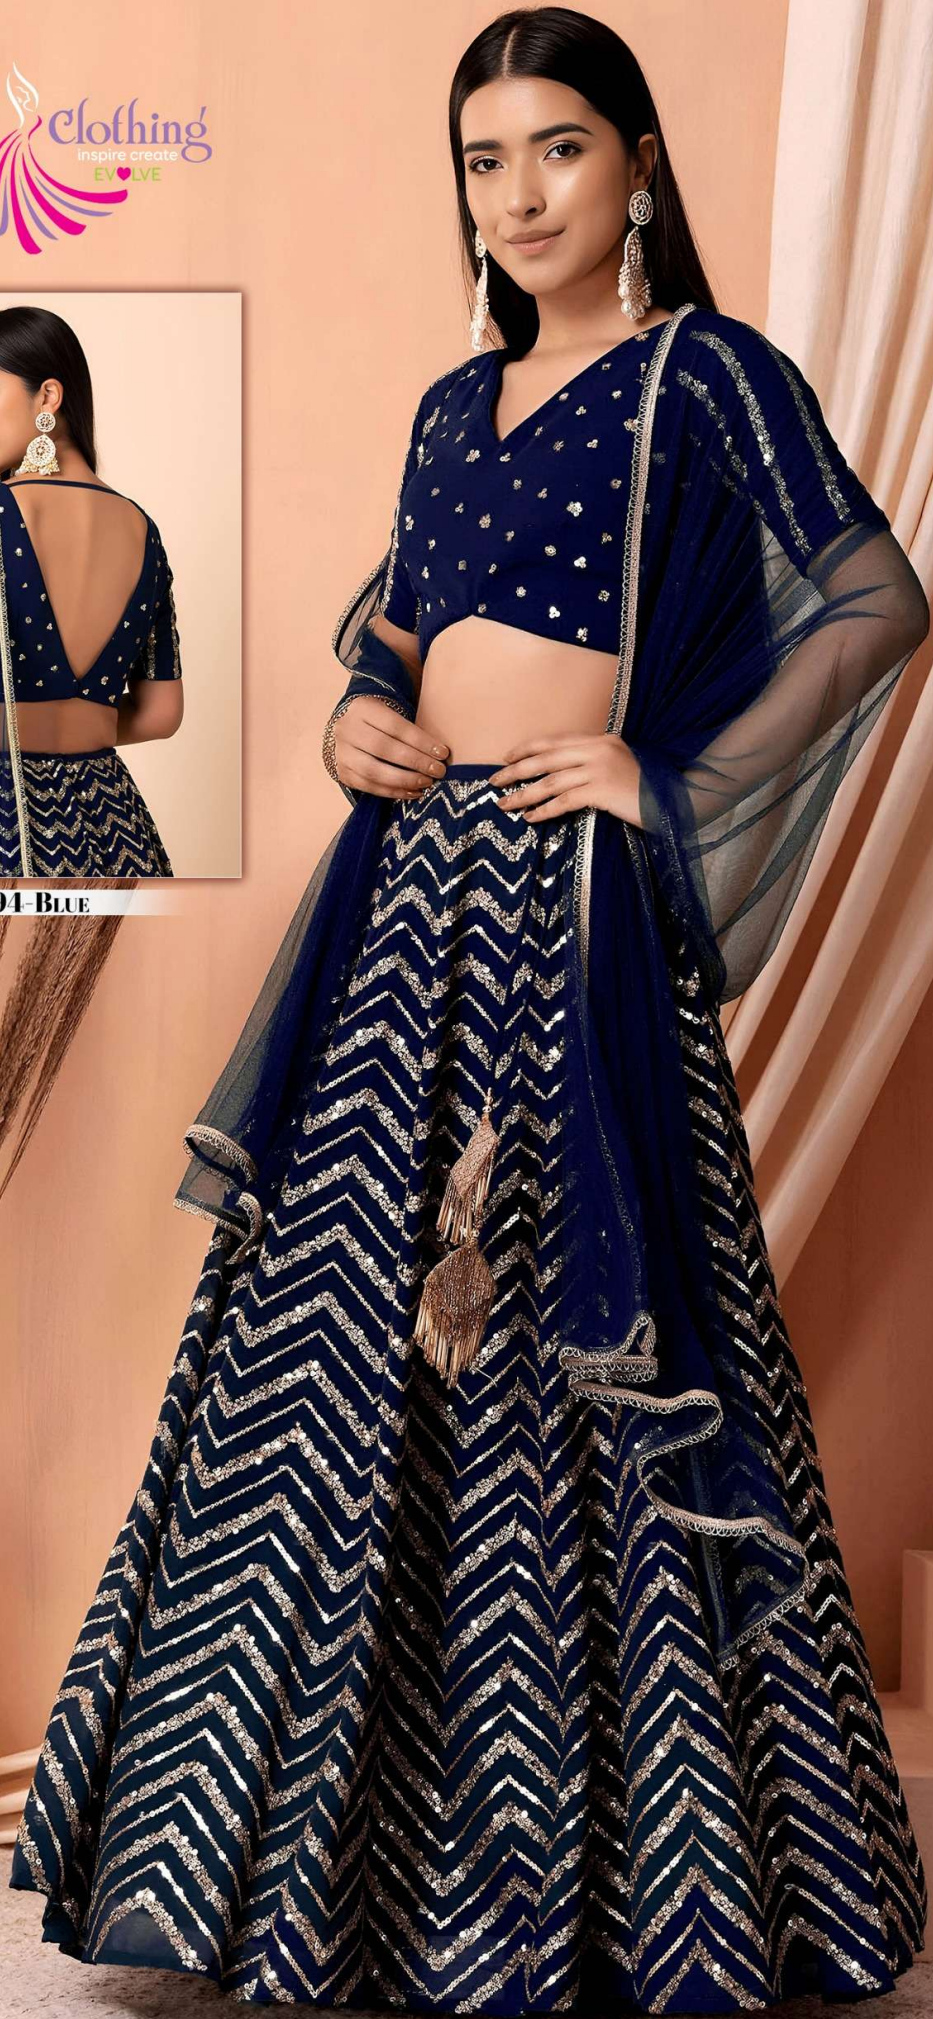

**Zeelo Clothing**  
inspire create  
EVOLVE

**7094-BLUE**

**7094-PURPLE**

**Zeelo Clothing**  
inspire create  
EVOLVE

**7094-BLUE**

**Zeelo Clothing**  
inspire create  
EVOLVE

**7094-MAROON**

**7094-BLACK**

**7094-BLUE**

**7094-GREEN**

**7094-PURPLE**

**7094-MAROON**

# **VOL-33**

**Zeelo Clothing**  
inspire create  
EVOLVE

**7094-BLACK**

**7094-PURPLE**

**Zeelo Clothing**  
inspire create  
EVOLVE

**7094-GREEN**

**7094-BLACK**