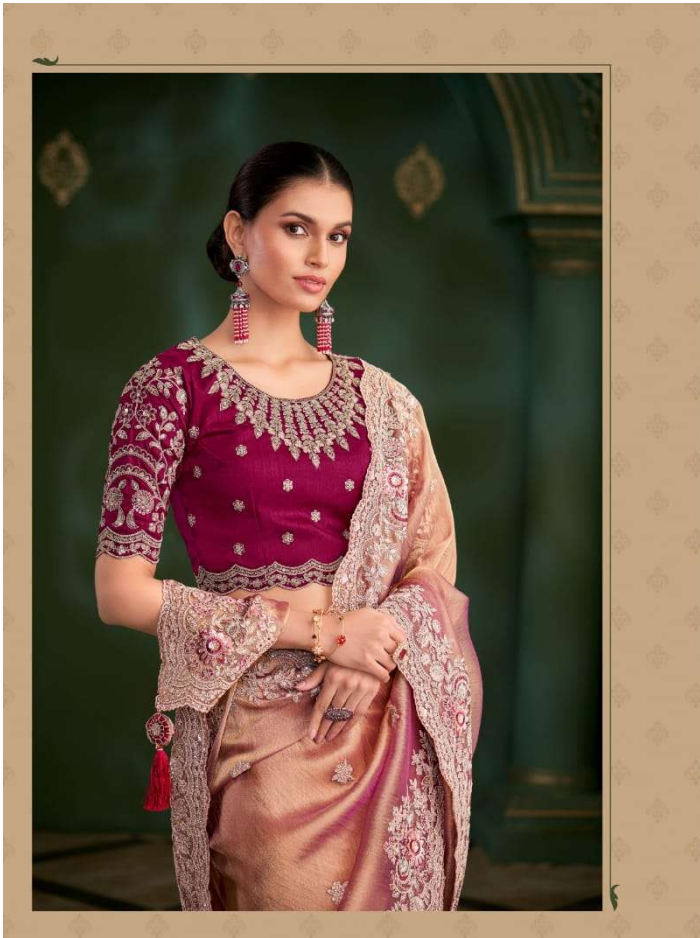

TFH
THE FASHION HUB

TFH
THE FASHION HUB

SARVARATNA-HIT

D.No.	Rate (IN RS.)	CUT. (approx.)	Fabric Details (UNSTICHD WORK BORDER & BLOUSE)
		(approx.)	(Unstiched Blouse)
SRV-201-A	2950/-	6.30 mts.	Red Shining Silk Georgette Saree & Georgette Work Blouse
SRV-201-B	2950/-	6.30 mts.	Red Shining Silk Georgette Saree & Georgette Work Blouse
SRV-205-A	3105/-	6.30 mts.	Powder White Georgette Silk Saree & Tussar Silk Blouse
SRV-205-B	3105/-	6.30 mts.	Powder White Georgette Silk Saree & Tussar Silk Blouse
SRV-206-A	3472/-	6.30 mts.	Peach Tissue Georgette Silk Saree & Velvet Silk Blouse
SRV-206-B	3472/-	6.30 mts.	Peach Tissue Georgette Silk Saree & Velvet Silk Blouse
SRV-207-A	3172/-	6.30 mts.	Sky Blue Pure Viscose Georgette Silk Saree & Tussar Silk Blouse
SRV-207-B	3172/-	6.30 mts.	Sky Blue Pure Viscose Georgette Silk Saree & Tussar Silk Blouse
SRV-211-A	3472/-	6.30 mts.	Chikoo Sartin Georgette Silk Saree & Tussar Silk Blouse
SRV-211-B	3472/-	6.30 mts.	Chikoo Sartin Georgette Silk Saree & Tussar Silk Blouse
SRV-212-A	3172/-	6.30 mts.	Peach Colour Orange Georgette Saree & Tussar Silk Blouse
SRV-212-B	3172/-	6.30 mts.	Peach Colour Orange Georgette Saree & Tussar Silk Blouse
12 Pcs			
TOTAL AMOUNT	38686/-		
AVG.PRICE(a pprox.)	3223.83/-		
(5% G.ST. APPLICABLE)			
NOTE:-			
1). RETURN GOODS SHALL NOT BE ACCEPTED.			
2). SETWISE ORDER ONLY.			

SRV-206 B

SRV-211 B

SRV-212 A

SRV-212 B

TFH
THE FASHION HUB

SRV-211 A

TFH
THE FASHION HUB

SRV-206 A