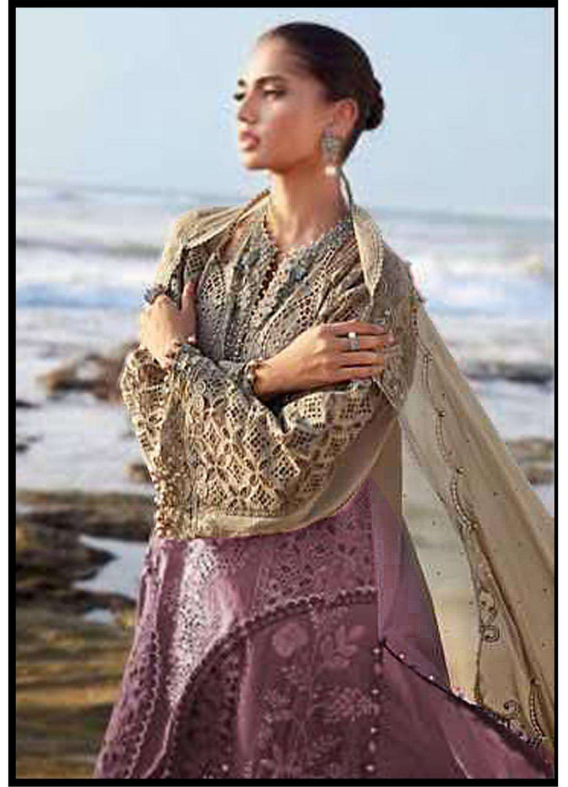

ELAN^{TM}
STUDIO

MARIA.B.

Premium Embroidered 25-2

TOP -LAWN COTTON HEAVY EMBROIDERED WITH PEARLS

BOTTOM - LAWN COTTON

DUPATTA - MAL COTTON EMBROIDERED

E - 26 D