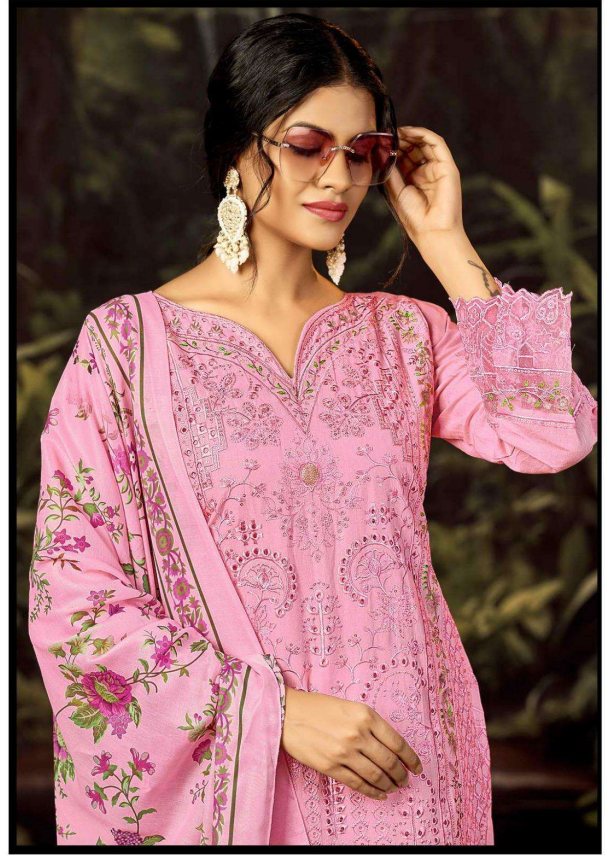

ELAN^{TM}
STUDIO

READYMADE COLLECTION

XL-XXL

**TOP - CAMBRIC LAWN COTTON HEAVY EMBROIDERED
WITH HANDWORK**

BOTTOM - CAMBRIC LAWN COTTON

DUPATTA - COTTON DIGITAL PRINTED WITH GPO LACE

E - 28 A