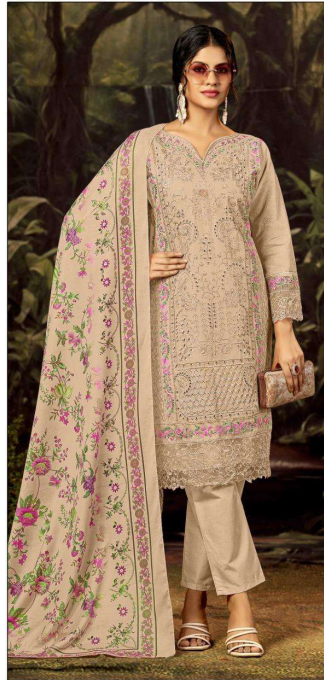

**E - 28 A**

ELAN™  
STUDIO

READYMADE COLLECTION  
XL-XXL

TOP - CAMBRIC LAWN COTTON HEAVY EMBROIDERED  
WITH HANDWORK  
BOTTOM - CAMBRIC LAWN COTTON  
DUPATTA - COTTON DIGITAL PRINTED WITH GPO LACE

E -28 A