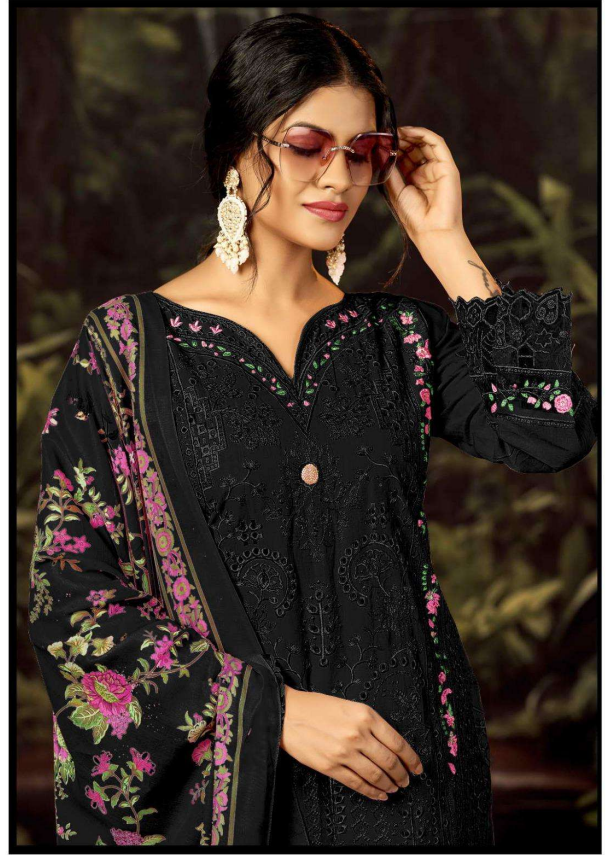

ELAN^{TM}
STUDIO

READYMADE COLLECTION

XL-XXL

TOP - CAMBRIC LAWN COTTON HEAVY EMBROIDERED
WITH HANDWORK

BOTTOM - CAMBRIC LAWN COTTON

DUPATTA - COTTON DIGITAL PRINTED WITH GPO LACE

E - 28 C