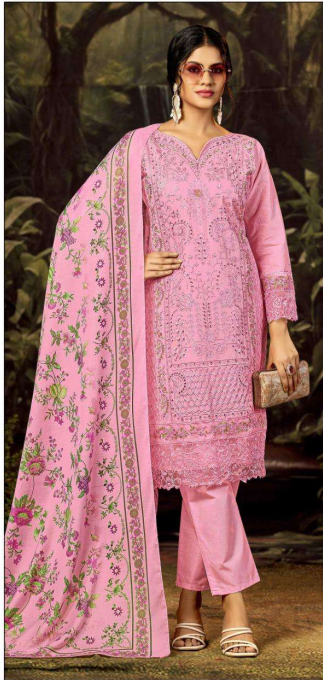

**E - 28 A**

ELAN™  
STUDIO

READYMADE COLLECTION  
XL-XXL

TOP - CAMBRIC LAWN COTTON HEAVY EMBROIDERED  
WITH HANDWORK  
BOTTOM - CAMBRIC LAWN COTTON  
DUPATTA - COTTON DIGITAL PRINTED WITH GPO LACE

E -28 A