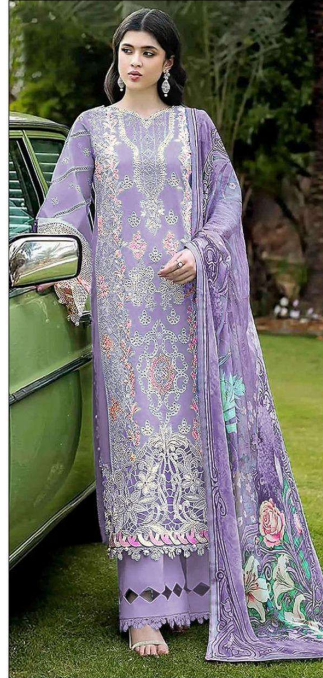

READYMADE COLLECTION

XL- XXL

TOP - CAMBRIC COTTON HEAVY EMBROIDERED  
PLAZO - CAMBRIC COTTON  
DUPATTA - COTTON DIGITAL PRINTED

B - 277 A

B - 277 B

B - 277 C

B - 277 D

**Bilqis™**  
By Beqaji Sult's  
PAKISTANI CONCEPT

**READYMADE COLLECTION**

**XL-XXL**

**TOP - CAMBRIC COTTON HEAVY EMBROIDERED**

**PLAZO - CAMBRIC COTTON**

**DUPATTA - COTTON DIGITAL PRINTED**

**B-277 C**

**Bilqis™**  
By Belqis Sult's  
PAKISTANI CONCEPT

**READYMADE COLLECTION**

**XL-XXL**

**TOP - CAMBRIC COTTON HEAVY EMBROIDERED**

**PLAZO - CAMBRIC COTTON**

**DUPATTA - COTTON DIGITAL PRINTED**

**B-277 D**

**Bilqis**<sup>™</sup>  
By Beqaji Sult's  
PAKISTANI CONCEPT

**READYMADE COLLECTION**