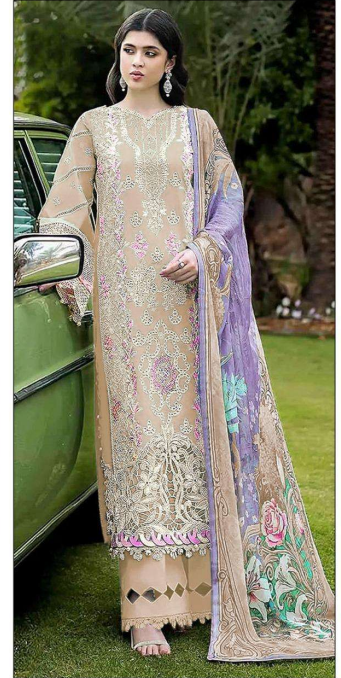

READYMADE COLLECTION

XL- XXL

TOP - CAMBRIC COTTON HEAVY EMBROIDERED  
PLAZO - CAMBRIC COTTON  
DUPATTA - COTTON DIGITAL PRINTED

B - 277 A

B - 277 B

B - 277 C

B - 277 D

**Bilqis™**  
By Beqaji Sult's  
PAKISTANI CONCEPT

**READYMADE COLLECTION**

**XL-XXL**

**TOP - CAMBRIC COTTON HEAVY EMBROIDERED**

**PLAZO - CAMBRIC COTTON**

**DUPATTA - COTTON DIGITAL PRINTED**

**B-277 C**

**Bilqis™**  
By Belqis Sult's  
PAKISTANI CONCEPT

**READYMADE COLLECTION**

**XL-XXL**

**TOP - CAMBRIC COTTON HEAVY EMBROIDERED**

**PLAZO - CAMBRIC COTTON**

**DUPATTA - COTTON DIGITAL PRINTED**

**B-277 D**

**Bilqis**<sup>™</sup>  
By Beqaji Sult's  
PAKISTANI CONCEPT

**READYMADE COLLECTION**