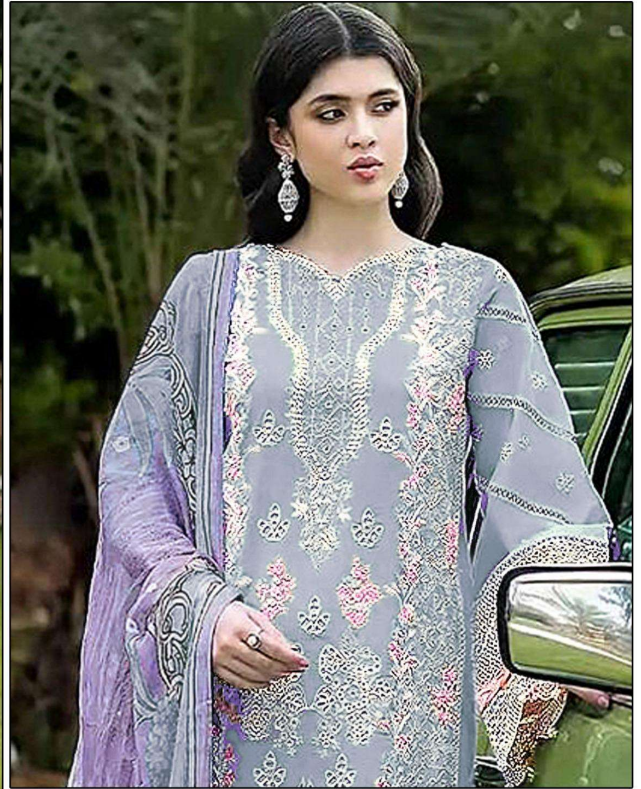

READYMADE COLLECTION

XL- XXL

TOP - CAMBRIC COTTON HEAVY EMBROIDERED  
PLAZO - CAMBRIC COTTON  
DUPATTA - COTTON DIGITAL PRINTED

B - 277 A

B - 277 B

B - 277 C

B - 277 D

**Bilqis™**  
By Beqaji Sult's  
PAKISTANI CONCEPT

**READYMADE COLLECTION**

**XL-XXL**

**TOP - CAMBRIC COTTON HEAVY EMBROIDERED**

**PLAZO - CAMBRIC COTTON**

**DUPATTA - COTTON DIGITAL PRINTED**

**B-277 C**

**Bilqis™**  
By Belqis Sult's  
PAKISTANI CONCEPT

**READYMADE COLLECTION**

**XL-XXL**

**TOP - CAMBRIC COTTON HEAVY EMBROIDERED**

**PLAZO - CAMBRIC COTTON**

**DUPATTA - COTTON DIGITAL PRINTED**

**B-277 D**

**Bilqis**<sup>™</sup>  
By Beqaji Sult's  
PAKISTANI CONCEPT

**READYMADE COLLECTION**

**XL-XXL**

**TOP - CAMBRIC COTTON HEAVY EMBROIDERED**

**PLAZO - CAMBRIC COTTON**

**DUPATTA - COTTON DIGITAL PRINTED**

**B-277 B**