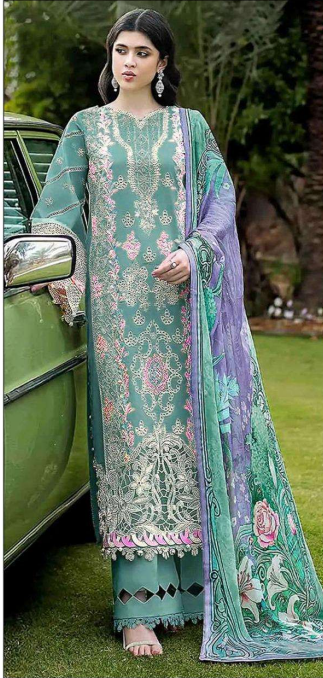

READYMADE COLLECTION

XL- XXL

TOP - CAMBRIC COTTON HEAVY EMBROIDERED  
PLAZO - CAMBRIC COTTON  
DUPATTA - COTTON DIGITAL PRINTED

B - 277 A

B - 277 B

B - 277 C

B - 277 D

**Bilqis™**  
By Beqaji Sult's  
PAKISTANI CONCEPT

**READYMADE COLLECTION**

**XL-XXL**

**TOP - CAMBRIC COTTON HEAVY EMBROIDERED**

**PLAZO - CAMBRIC COTTON**

**DUPATTA - COTTON DIGITAL PRINTED**

**B-277 C**

**Bilqis™**  
By Belqis Sult's  
PAKISTANI CONCEPT

**READYMADE COLLECTION**

**XL-XXL**

**TOP - CAMBRIC COTTON HEAVY EMBROIDERED**

**PLAZO - CAMBRIC COTTON**

**DUPATTA - COTTON DIGITAL PRINTED**

**B-277 D**

**Bilqis**<sup>™</sup>  
By Beqaji Sult's  
PAKISTANI CONCEPT

**READYMADE COLLECTION**

**XL-XXL**

**TOP - CAMBRIC COTTON HEAVY EMBROIDERED**

**PLAZO - CAMBRIC COTTON**

**DUPATTA - COTTON DIGITAL PRINTED**

**B-277 B**