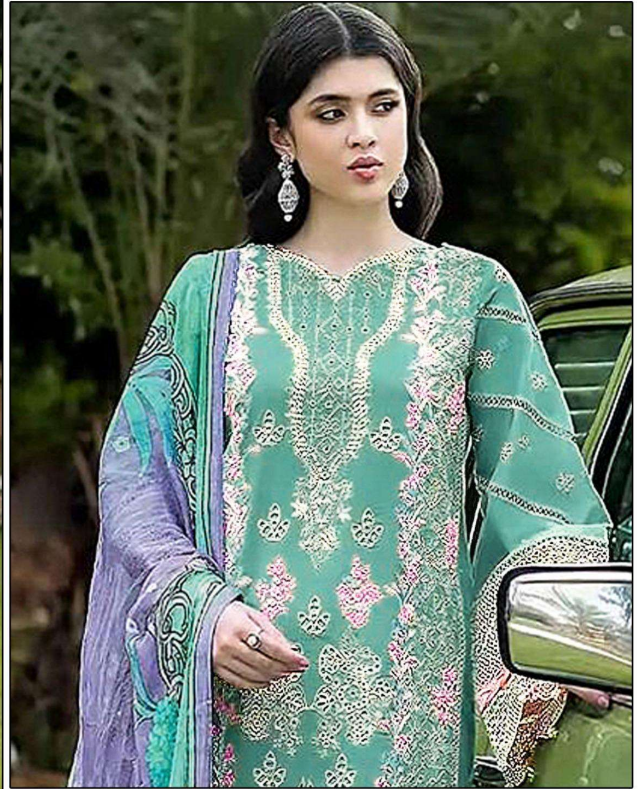

**READYMADE COLLECTION**

**XL-XXL**

**TOP - CAMBRIC COTTON HEAVY EMBROIDERED**

**PLAZO - CAMBRIC COTTON**

**DUPATTA - COTTON DIGITAL PRINTED**

**B-277 C**

**Bilqis™**  
By Belqis Sult's  
PAKISTANI CONCEPT

**READYMADE COLLECTION**

**XL-XXL**

**TOP - CAMBRIC COTTON HEAVY EMBROIDERED**

**PLAZO - CAMBRIC COTTON**

**DUPATTA - COTTON DIGITAL PRINTED**

**B-277 D**

**Bilqis**<sup>™</sup>  
By Beqaji Sult's  
PAKISTANI CONCEPT

**READYMADE COLLECTION**