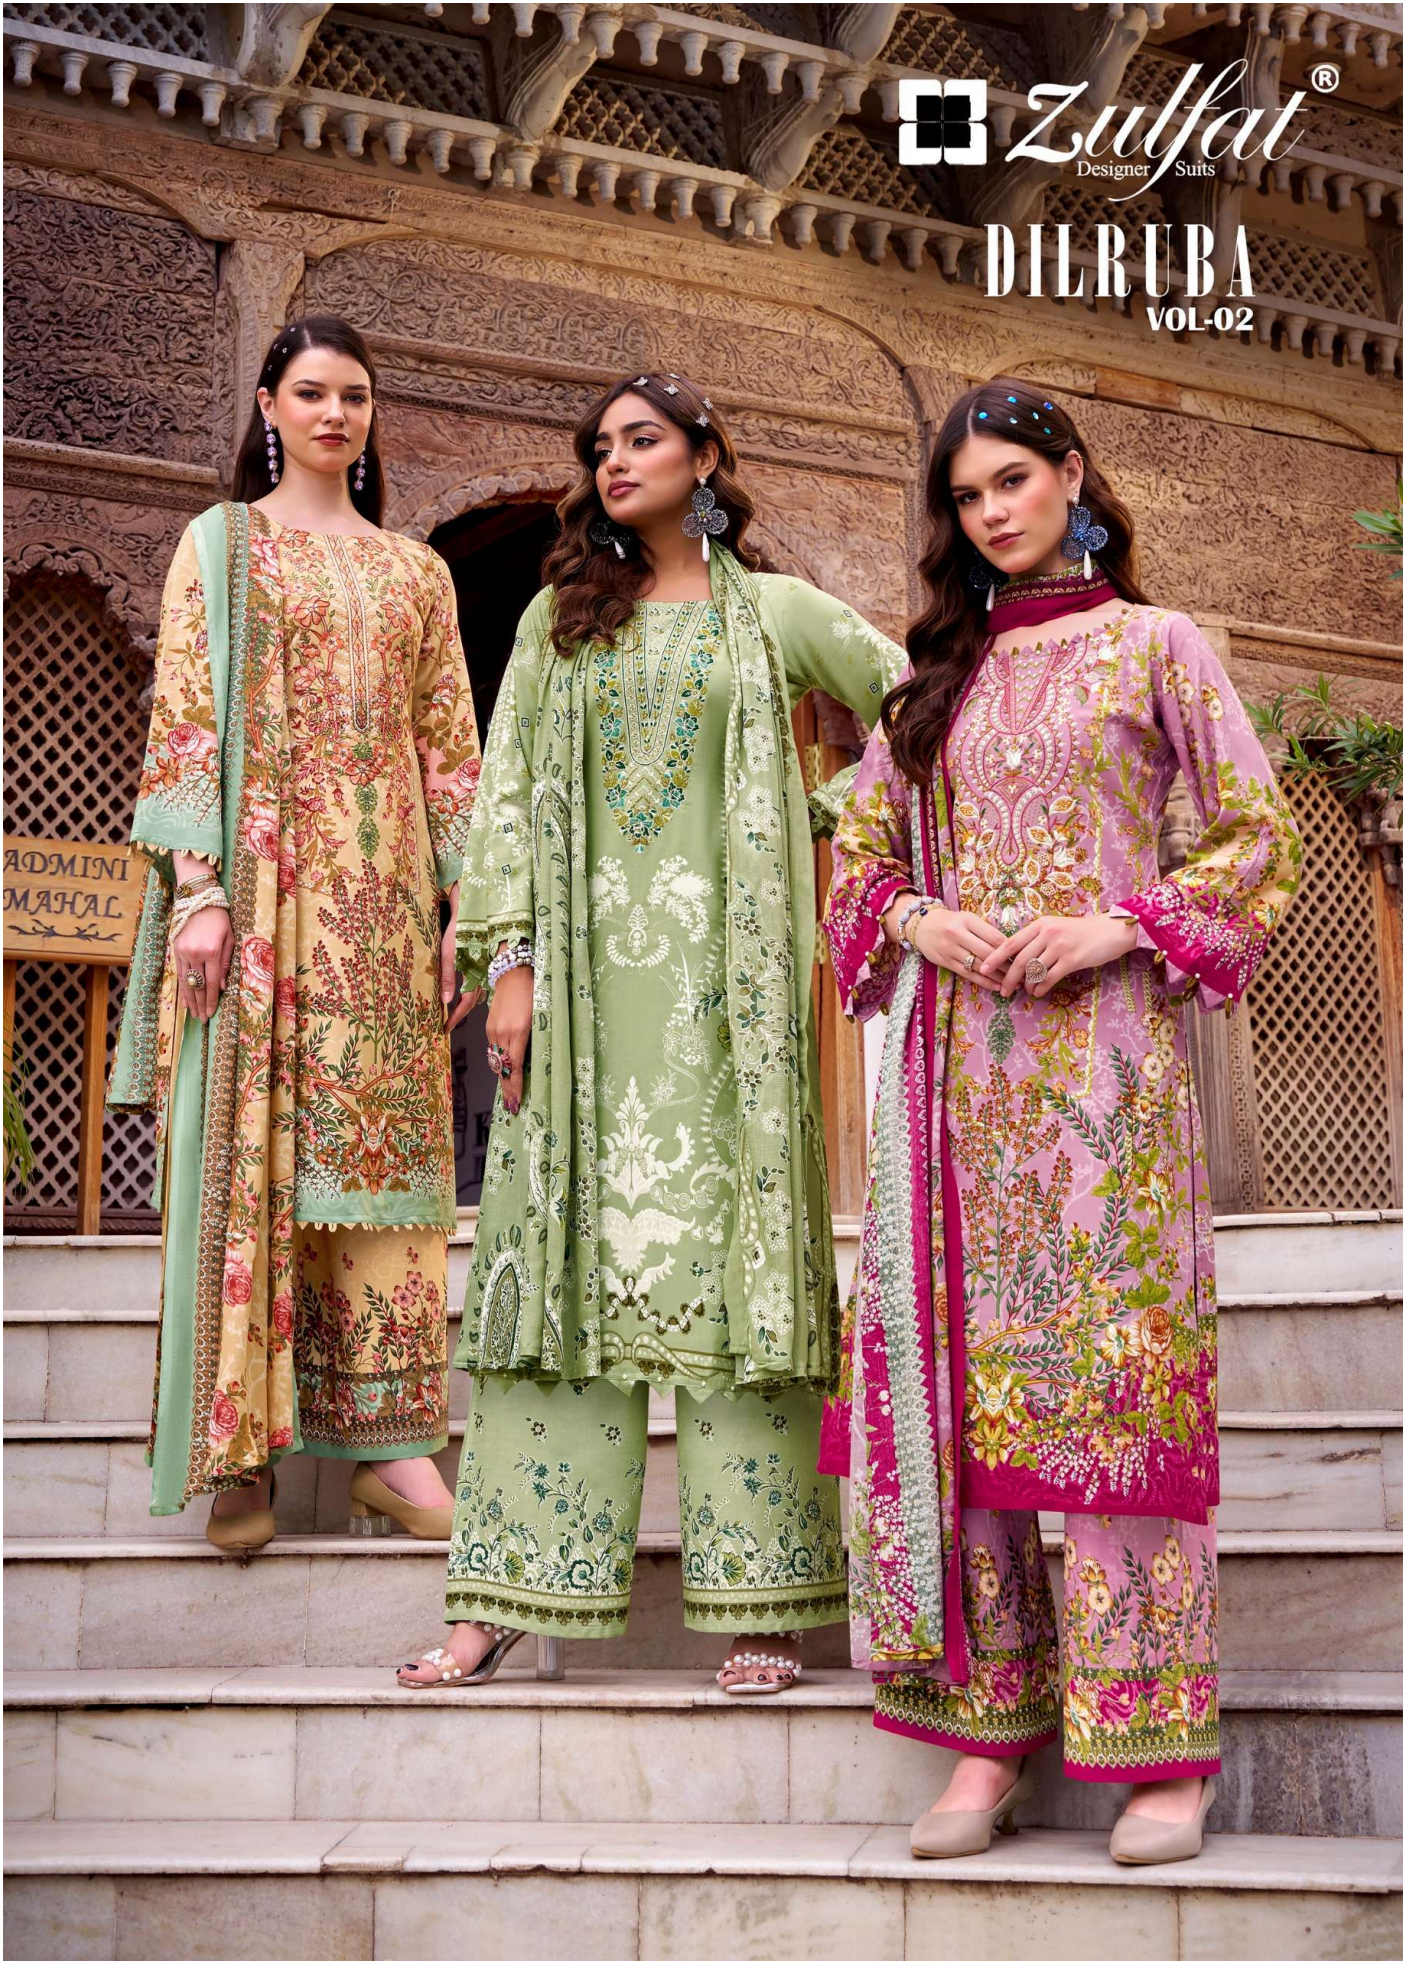

Zulfat®
Designer Suits

DILRUBA
VOL-02