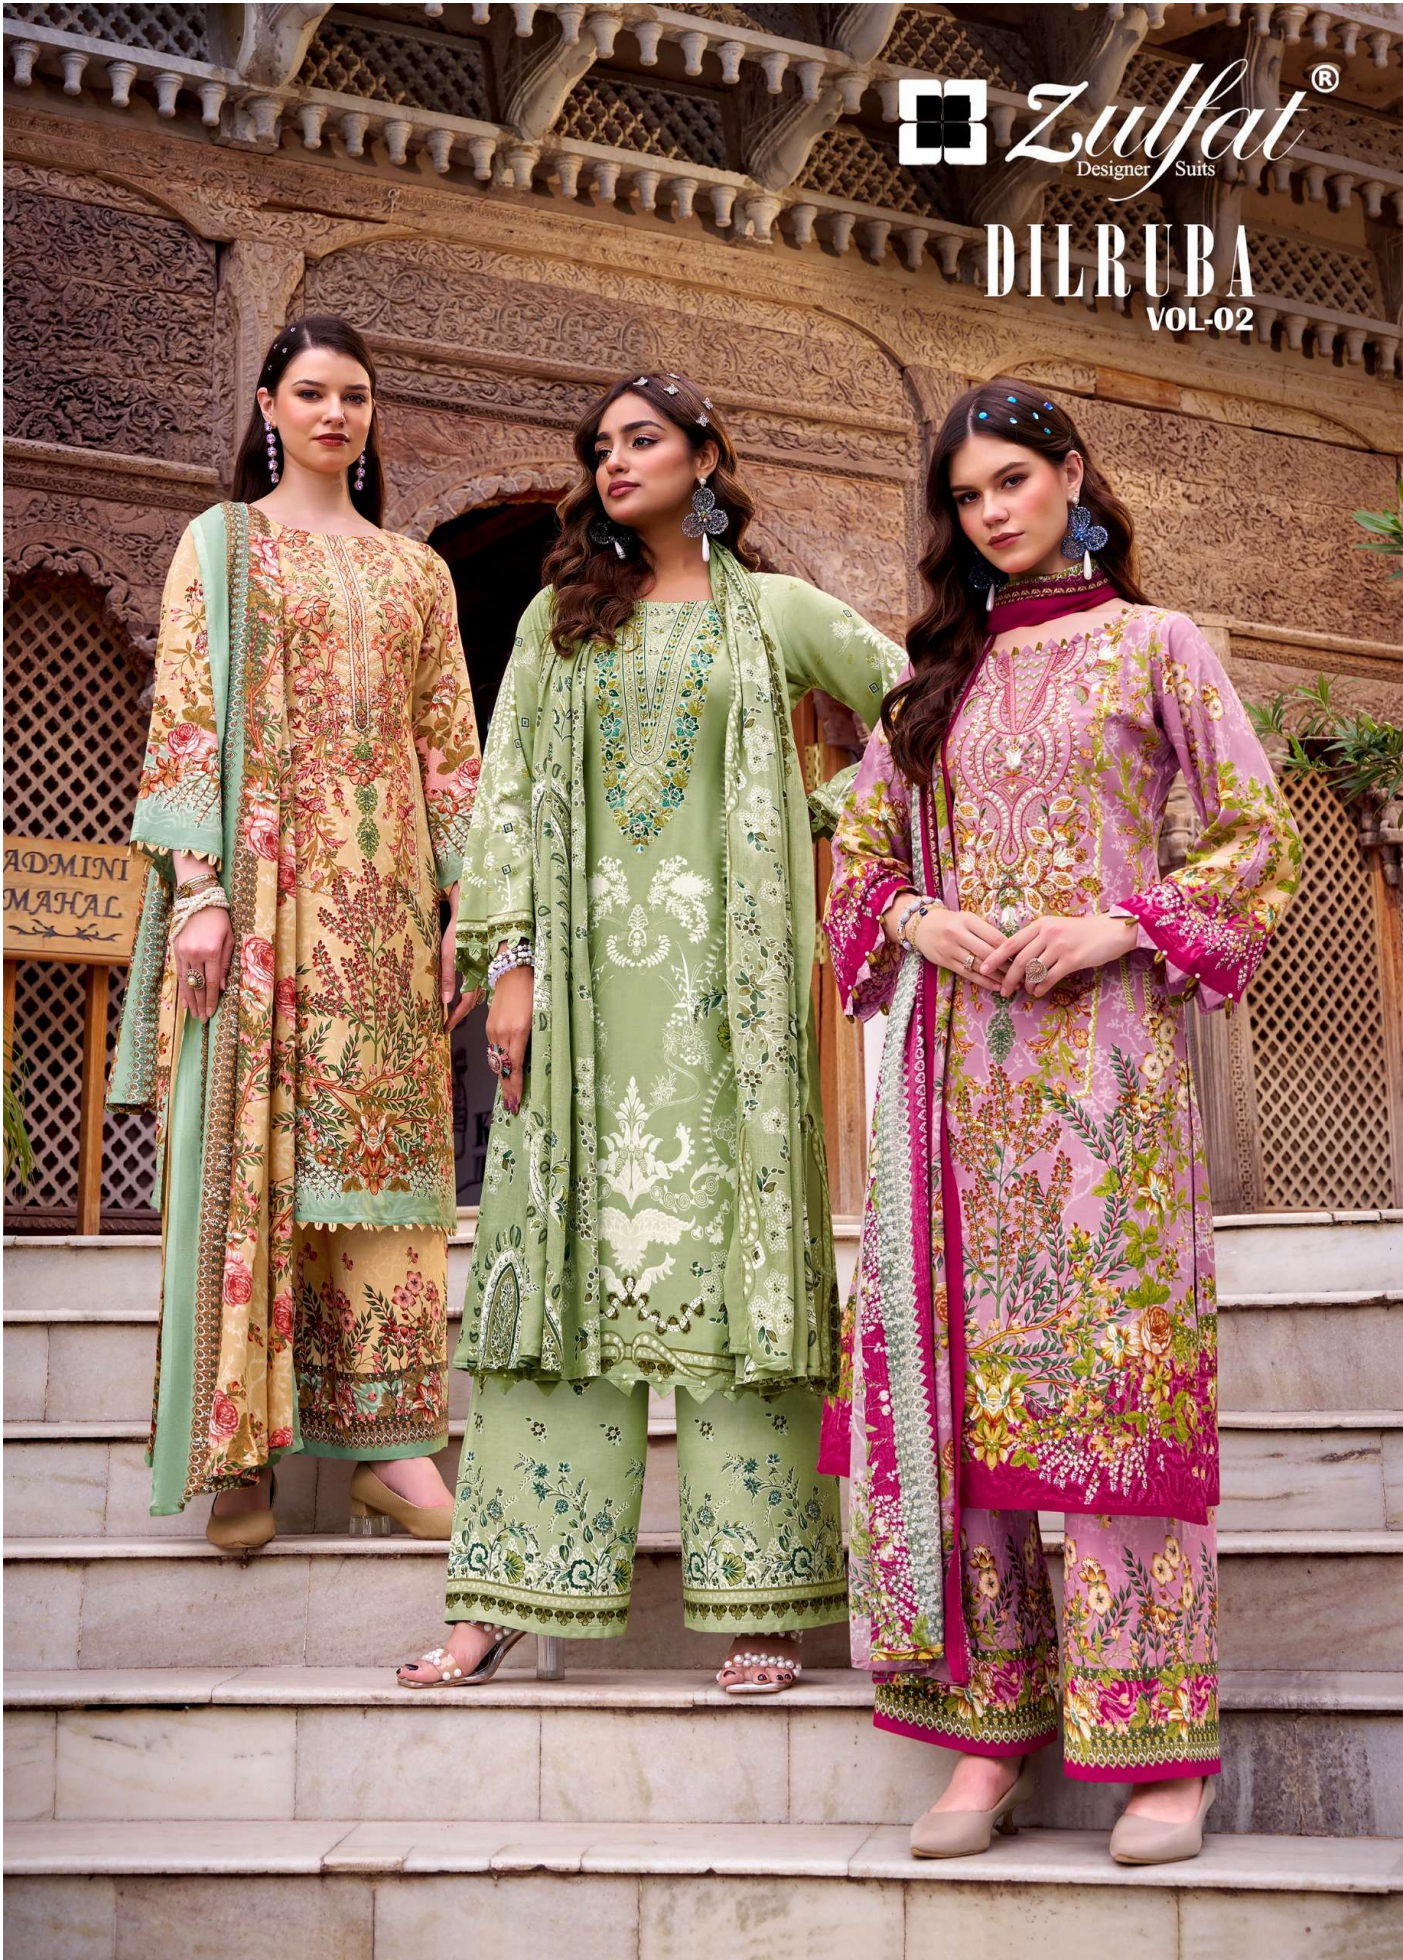

Floral print is an all time favourite as it provides a fun streak that is so attractive.

722-006

Zulfat

 **Zulfat**®  
Designer Suits

**DILRUBA**  
VOL-02

Traditional touch

A sober yet stylish shade of brown that gives you an extraordinary panache.

An attitude to Conguer

Floral print is an all time favourite as it provides a fun streak that is so attractive.

Zulfat

722-007

Classy and fabulous

Brightness of yellow and a contrasting band of flower print are simply stunning.