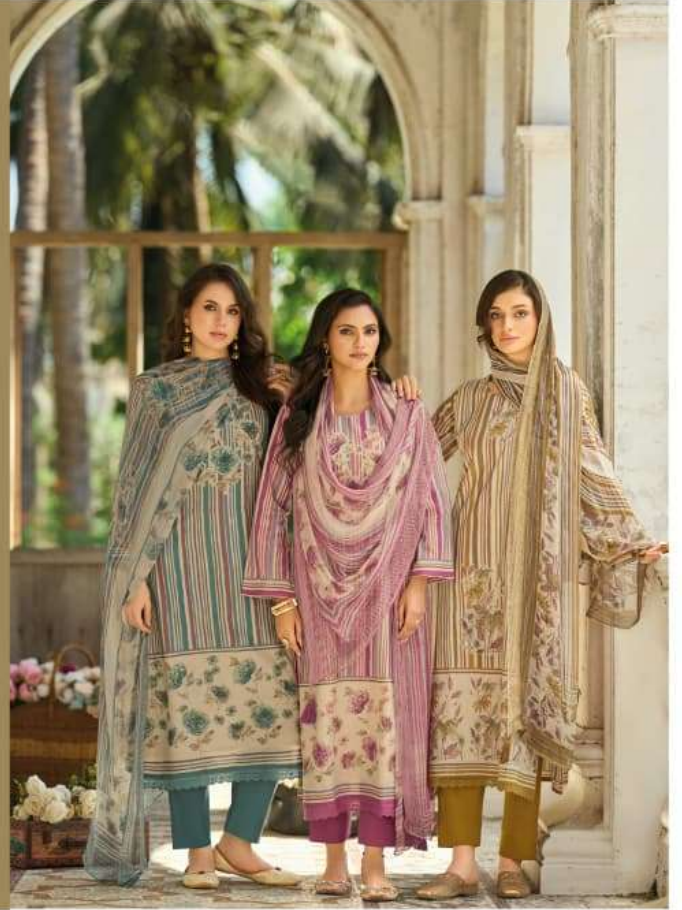

KILORY
Trends
Raahi
PURE BUENA

2546

KILORY
Trends
Raahi
PURE DU PATEA

2546

KILORY
T r e n d s

Raahi
PURE DU PATTA

2543

KILORY
T r e n d s

Raahi
PURE DUPATTA

2541

KILORY
T r e n d s

Raahi
PURE DU PATTA

2542

KILORY
Trends
Raahi
PURE DUPATTA

DESIGN.NO	PRICE	DESCRIPTION
2541	1195/-	<p>~ TOP ~ PURE LAWN COTTON DIGITAL PRINTING WITH EMBROIDERY WORK WITH HANDWORK & COTTON LACES ON DAMAN</p> <p>~ BOTTOM ~ PURE COTTON DYED</p> <p>~ DUPATTA ~ PURE GERMAN CHIFFON DIGITAL PRINTING</p>
2542	1195/-	
2543	1195/-	
2544	1195/-	
2545	1195/-	
2546	1195/-	

HSN CODE : 520832

TOTAL AMOUNT : 7,170/- +GST

TOTAL PIECES : 06

KILORY
TRENDS

KILORY
Trends
Raahi
PURE DUPATTA

KILORY
T r e n d s

Raahi
PURE DU PAKTA

2545

KILORY
Trends

2545

KILORY
TRENDS
2545

KILORY
Trends
Raahi
PURE DUPATTA

FABRIC DETAIL

TOP
PURE LAWN COTTON DIGITAL PRINTING WITH EMBROIDERY
WORK WITH HANDWORK & COTTON LACES ON DAMAN

BOTTOM
PURE COTTON DYED

DUPATTA
PURE GERMAN CHIFFON DIGITAL PRINTING