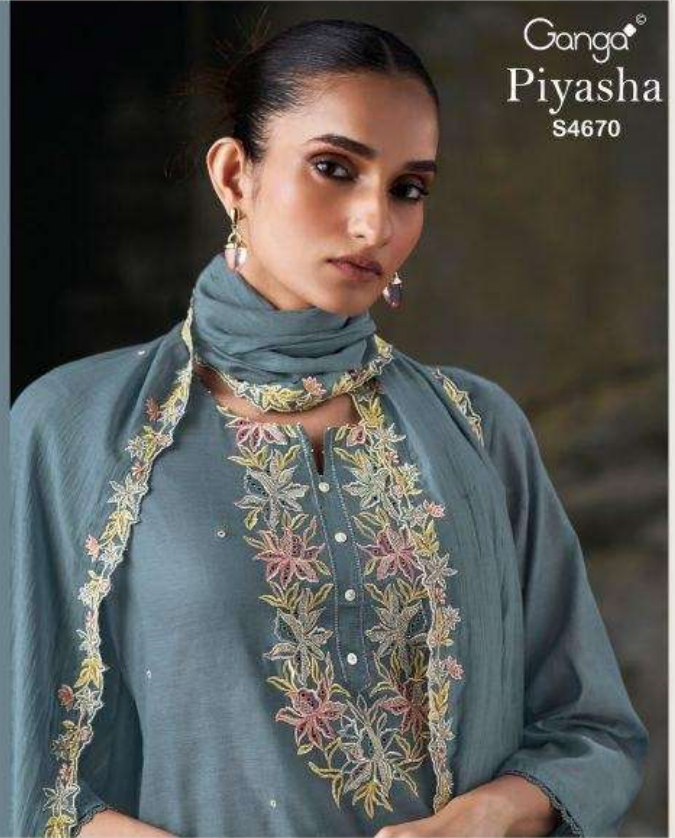

Ganga®

Ganga®
Piyasha
S4670

Piyasha
S4670

—DESCRIPTION—

~TOP~

PREMIUM PURE BEMBERG MUL SOLID COLOR WITH
EMBROIDERY, EMBROIDERY LACE ON
DAMAN & SLEEVES.

~BOTTOM~

PREMIUM COTTON SOLID COLOR

~DUPATTA~

PREMIUM PURE BEMBERG MUL SOLID COLOR WITH
EMBROIDERY, HAND EMBROIDERY.

WHOLESALE PRICE
1995/- EACH+GST(EXTRA)

HSN CODE- 540834

MOQ : 64 PCS

TOTAL SUITS-04