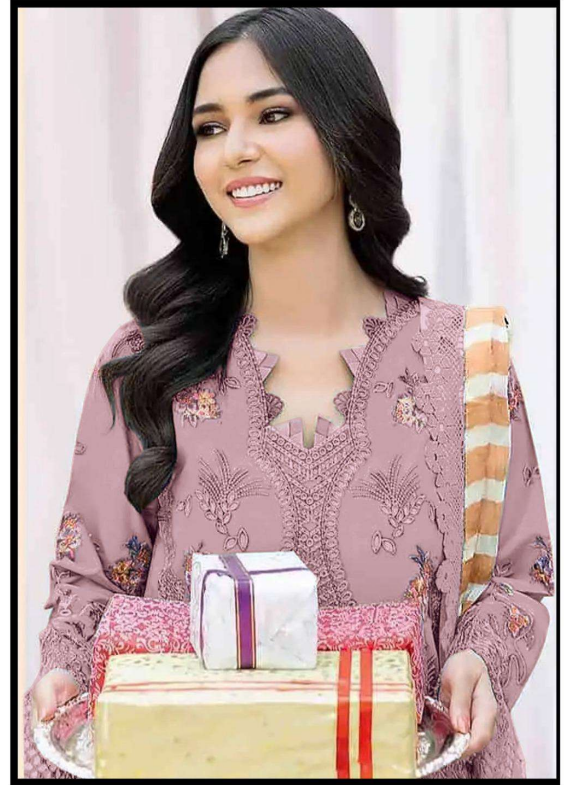

ELAN™
STUDIO

ombr'e

LAWN COLLECTION

TOP - CAMBRIC LAWN COTTON HEAVY EMBROIDERED
BOTTOM - CAMBRIC LAWN COTTON
DUPATTA - COTTON DIGITAL PRINTED

E - 27 C

ELAN™
STUDIO

ombr'e
LAWN COLLECTION

TOP - CAMBRIC LAWN COTTON HEAVY EMBROIDERED
BOTTOM - CAMBRIC LAWN COTTON
DUPATTA - COTTON DIGITAL PRINTED

E - 27 D

ELAN™
STUDIO

ombr'e

LAWN COLLECTION

TOP - CAMBRIC LAWN COTTON HEAVY EMBROIDERED
BOTTOM - CAMBRIC LAWN COTTON
DUPATTA - COTTON DIGITAL PRINTED

E - 27 B

ELANTM
STUDIO

ombr'e
LAWN COLLECTION