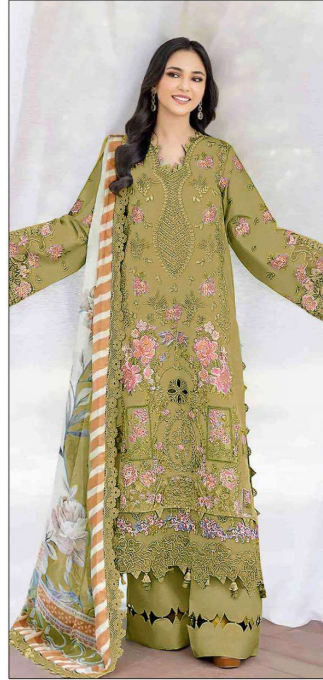

ELAN™
STUDIO

ombr'e

LAWN COLLECTION

TOP - CAMBRIC LAWN COTTON HEAVY EMBROIDERED
BOTTOM - CAMBRIC LAWN COTTON
DUPATTA - COTTON DIGITAL PRINTED

E - 27 C

ELAN™
STUDIO

ombr'e
LAWN COLLECTION

TOP - CAMBRIC LAWN COTTON HEAVY EMBROIDERED
BOTTOM - CAMBRIC LAWN COTTON
DUPATTA - COTTON DIGITAL PRINTED

E - 27 D

ELAN™
STUDIO

ombr'e

LAWN COLLECTION

TOP - CAMBRIC LAWN COTTON HEAVY EMBROIDERED
BOTTOM - CAMBRIC LAWN COTTON
DUPATTA - COTTON DIGITAL PRINTED

E - 27 B

ELANTM
STUDIO

ombr'e
LAWN COLLECTION

TOP - CAMBRIC LAWN COTTON HEAVY EMBROIDERED
BOTTOM - CAMBRIC LAWN COTTON
DUPATTA - COTTON DIGITAL PRINTED

E - 27 A

ELAN™
STUDIO

ombr'e

LAWN COLLECTION

TOP - CAMBRIC LAWN COTTON HEAVY EMBROIDERED

BOTTOM - CAMBRIC LAWN COTTON

DUPATTA - COTTON DIGITAL PRINTED

E - 27 C

E -27 A

E -27 B

E -27 C

E -27 D