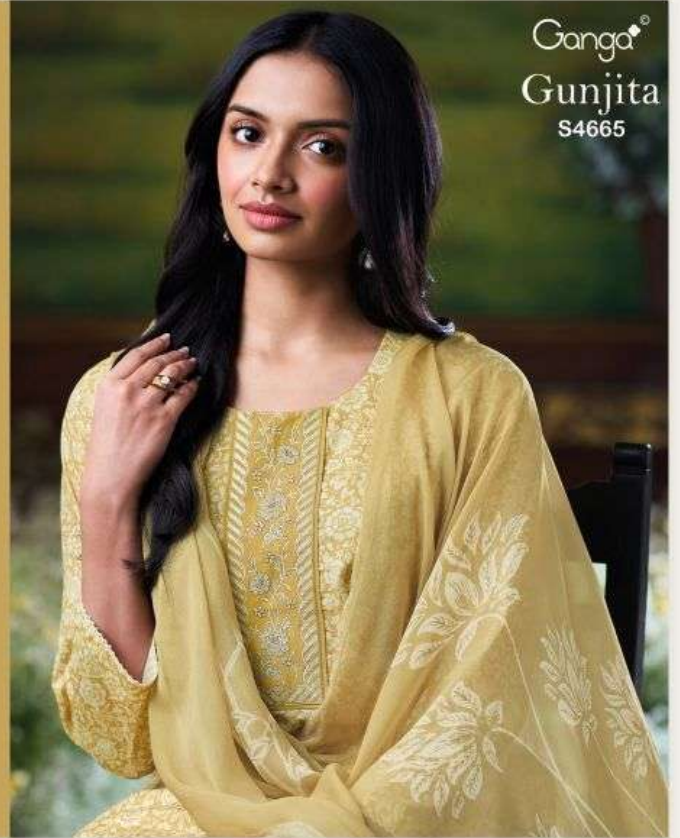

Ganga[®]

S4665-B

Ganga[®]

S4665-B

Ganga[®]
S4665-C

Ganga®

Ganga®
Gunjita
S4665

Gunjita
S4665

—DESCRIPTION—

~TOP~

PREMIUM COTTON PRINTED WITH EMBROIDERY,
NECK PATCH, CROCHET LACE BORDER ON DAMAN.

~BOTTOM~

PREMIUM COTTON SOLID COLOR.

~DUPATTA~

PREMIUM PURE CHIFFON PRINTED.

WHOLESALE PRICE
1355/- EACH+GST(EXTRA)