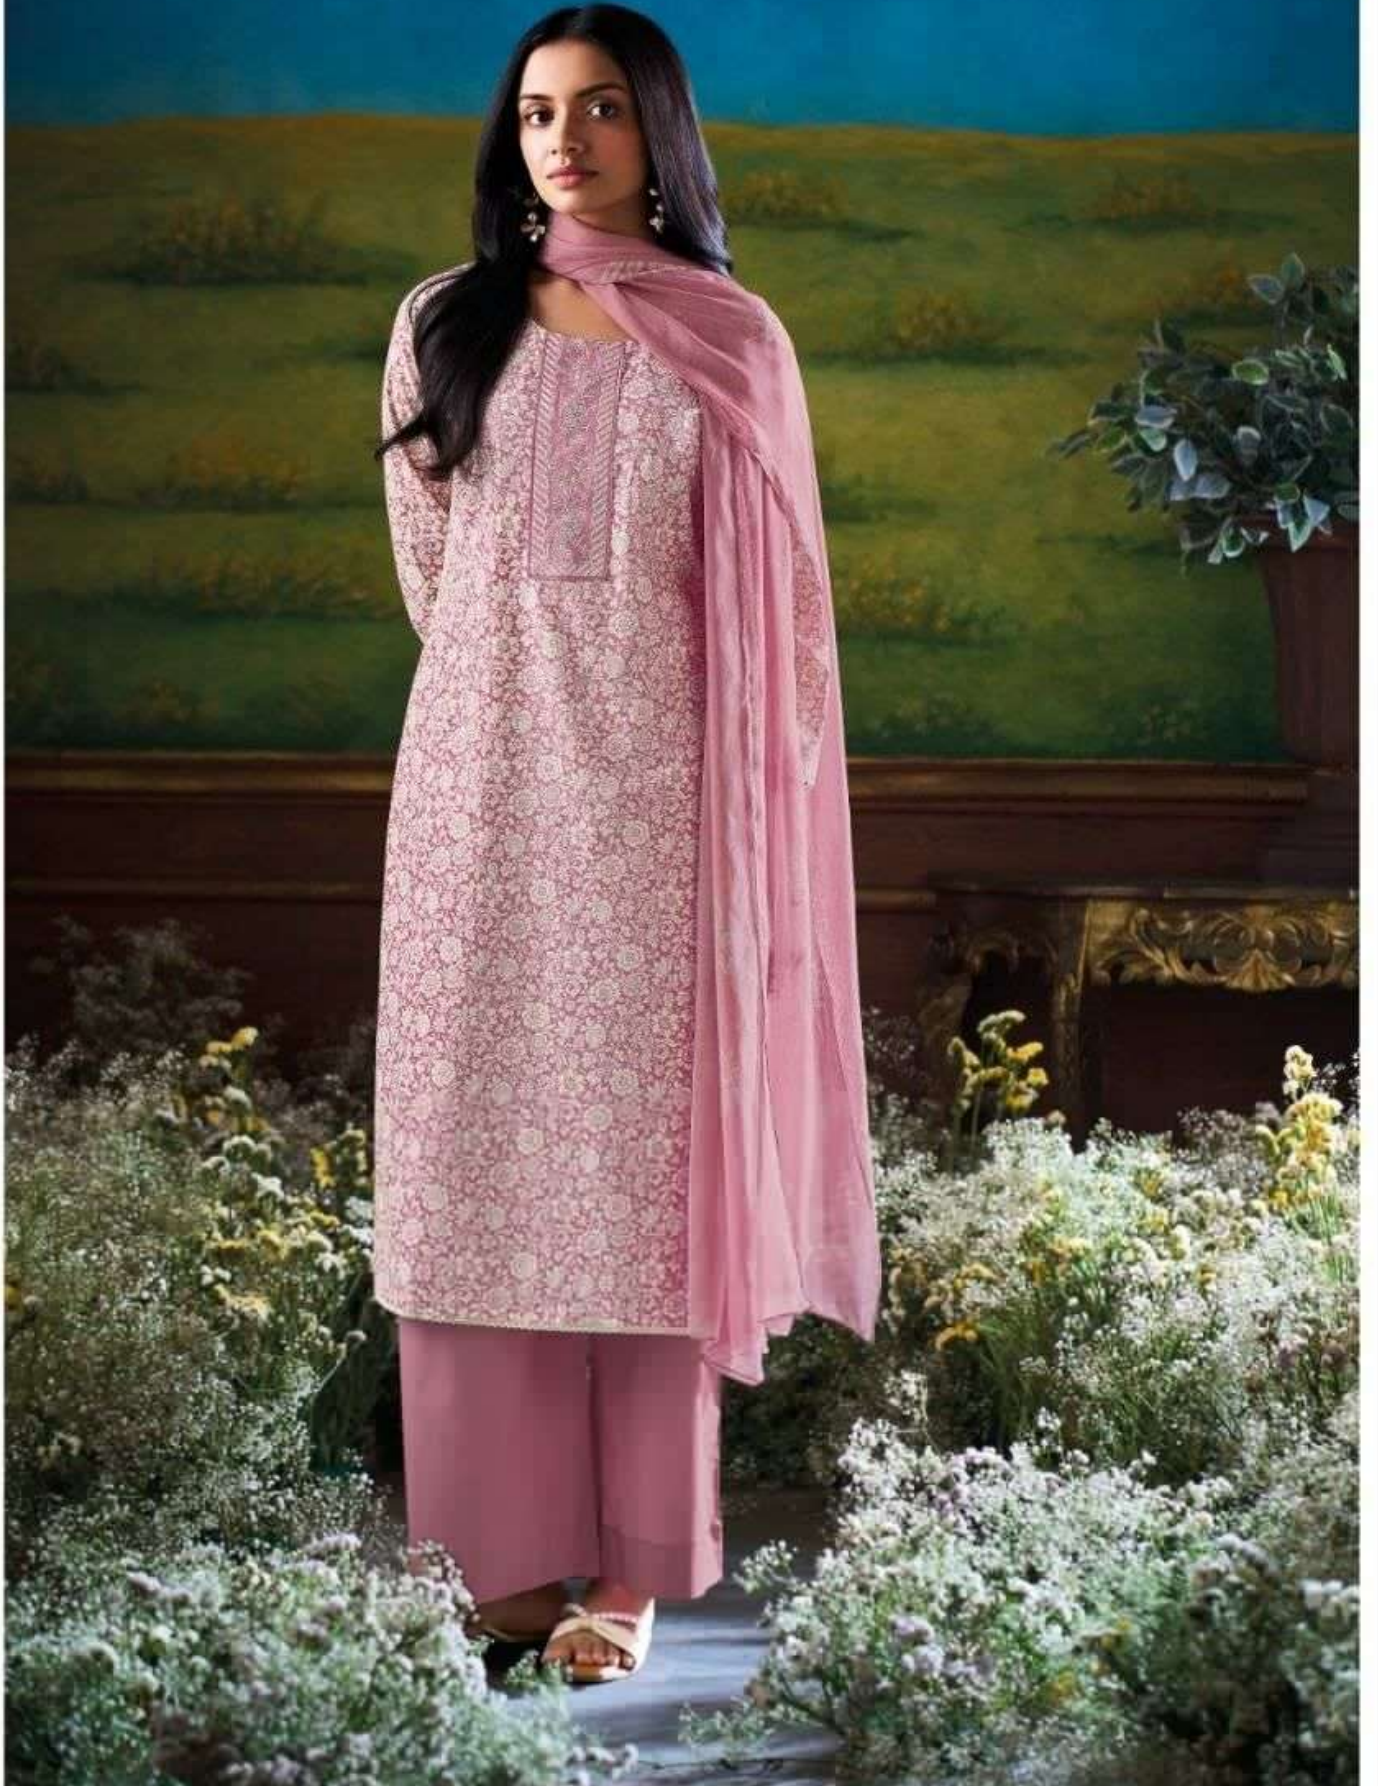

Ganga®

S4665-A